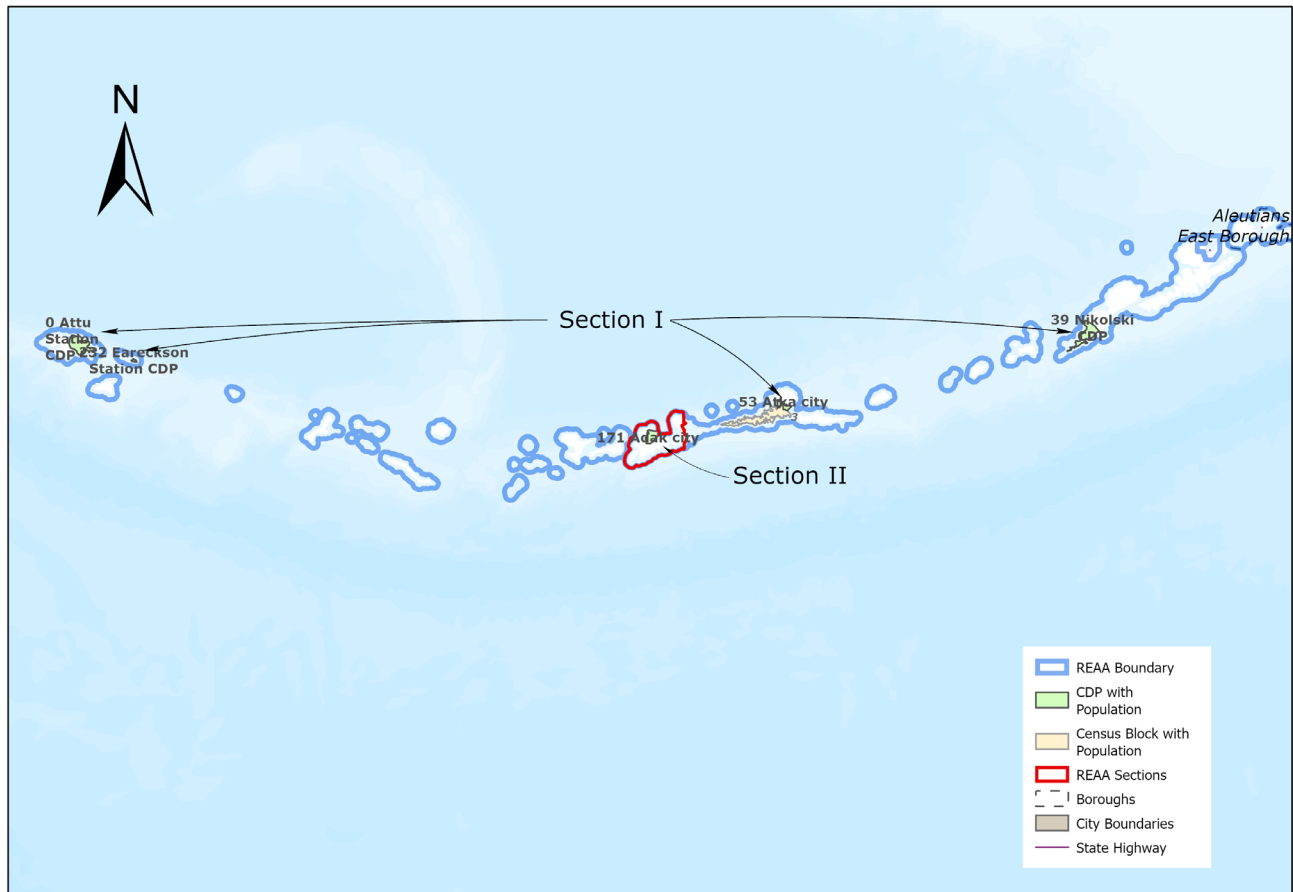

## REAA #8 - Aleutian Region (4)

Nominates by Section, Elects at Large (2 Sections, 5 Seats)	
Section I Seats A, B	Section II Seats C, D, E
Atka (City), Area (W of Atka), Attu Station CDP, Eareckson Station, Nikolski CDP	Adak (City)