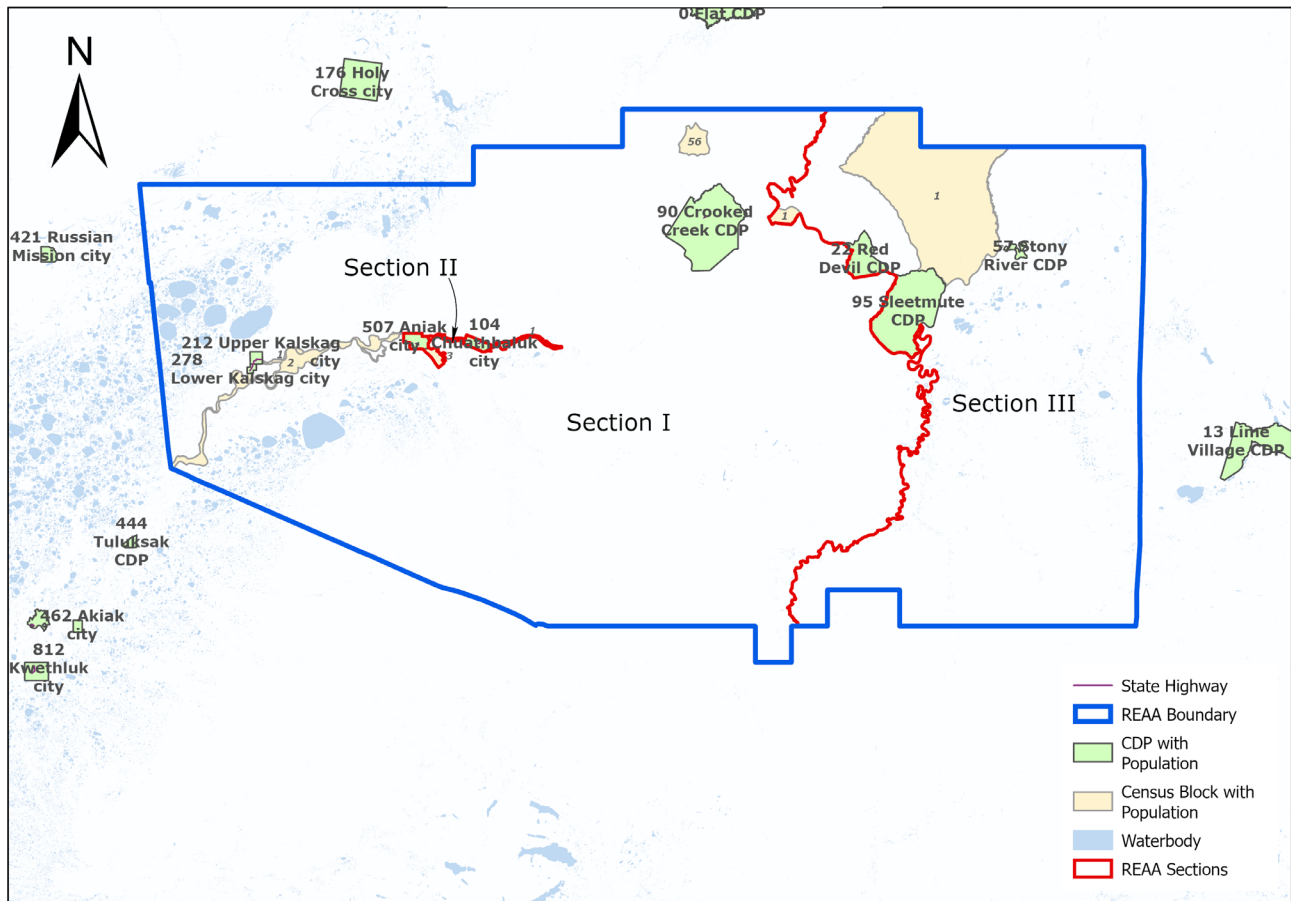

REAA#5 Kuspuuk School District

Phone: (907) 675-4250

Website: www.kuspuuk.org

REAA #5 - Kuspuuk (29)

Nominates and Elects by Section (3 Sections, 7 Seats)		
Section I Seats A, B, C	Section II Seats D, E, F	Section III Seats G
Upper Kalskag, Areas (E of Lower Kalskag), Lower Kalskag, Crooked Creek CDP, Area (N of Crooked Creek)	Aniak, Area (S of Aniak), Chuathbaluk, Area (E of Chuathbaluk)	Red Devil CDP, Area (NW of Red Devil), Sleetmute CDP, Stony River CDP, Area (NW of Stony River)