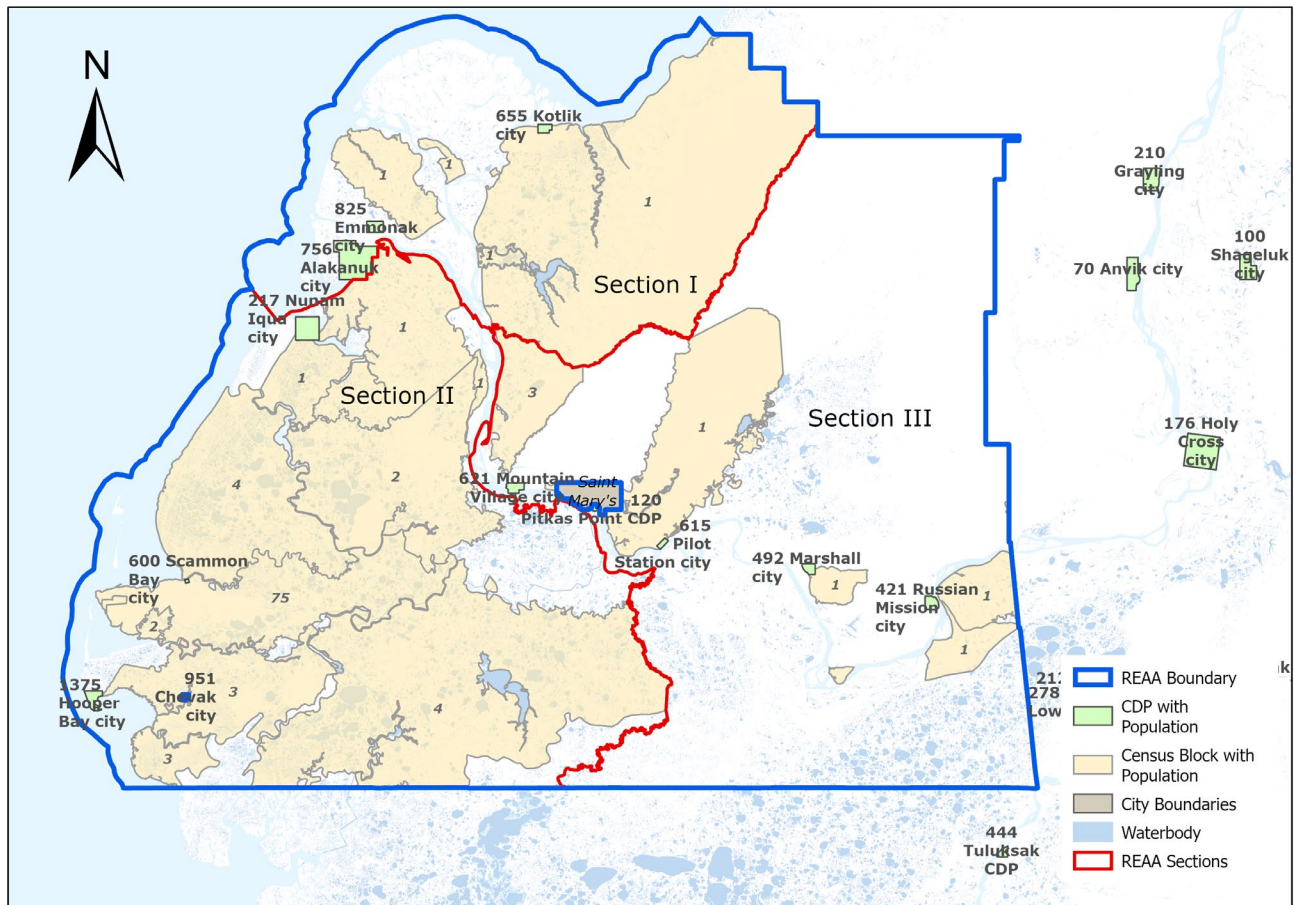

REAA#3 Lower Yukon School District

Phone: (907) 591-2411

Website: www.lysd.org

REAA #3 - Lower Yukon (32)

Nominates by Section Elects at Large (3 Sections, 9 Seats)

Section I Seats A, B, C	Section II Seats D, E, F	Section III Seats G, H, I
Alakanuk, Emmonak, Areas (NE of Emmonak), Areas (SW of Kotlik), Area (NE of Kotlik), Kotlik	Hooper Bay, Areas (E & SE of Hooper Bay), Scammon Bay, Areas (SE of Scammon Bay), Areas (W & SW of Scammon Bay), Nunam Iqua, Areas (W & S of Nunam Iqua)	Mountain Village, Area (N of Mountain Village), Area (E of Mountain Village), Pilot Station, Area (NW of Pilot Station), Pitka's Point CDP, Marshall, Area (SE of Marshall), Russian Mission, Area (SE of Russian Mission), Area (W of Russian Mission)