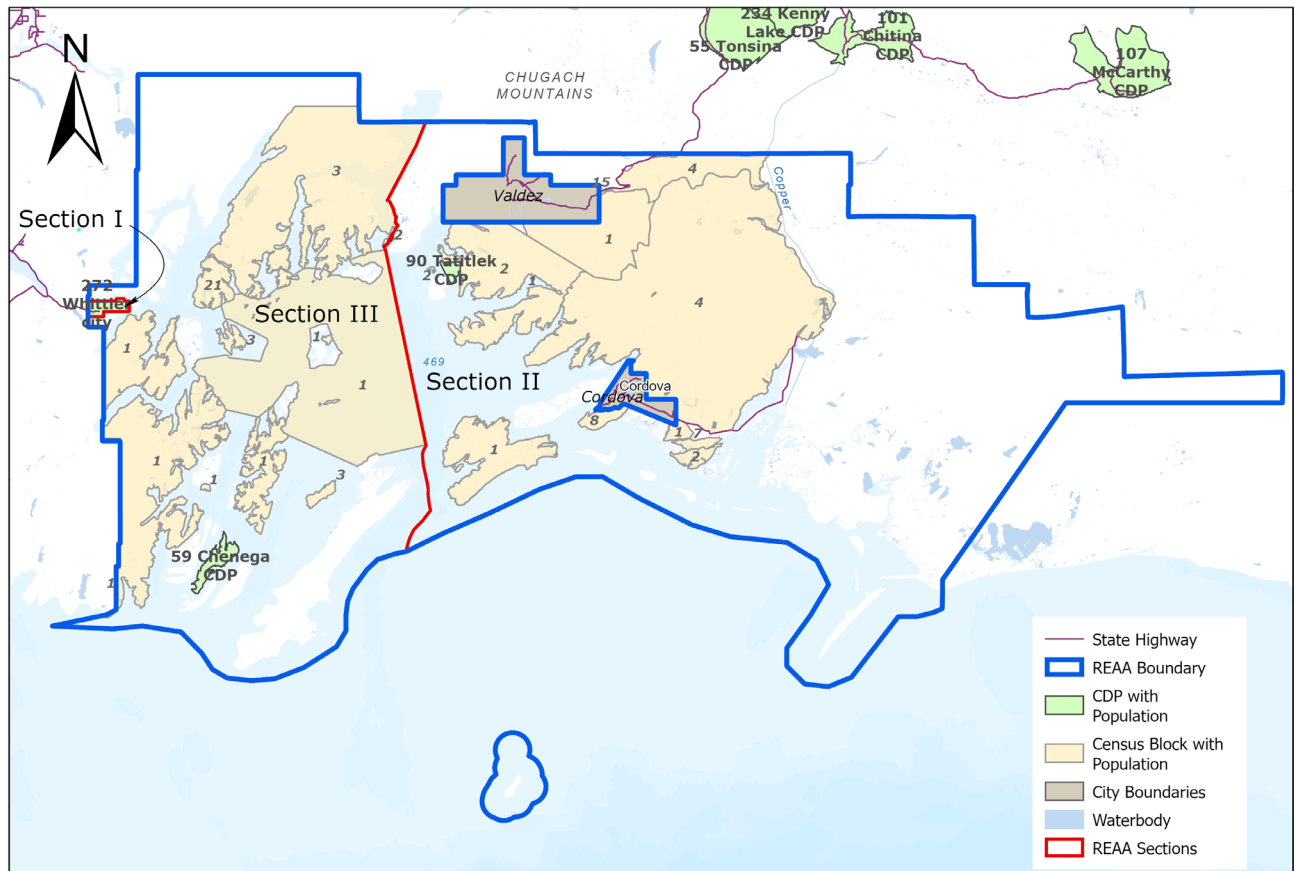

## REAA #21 Chugach (10)

### Nominates by Section, Elects at Large (3 Sections, 5 Seats)

Section I Seats A, B	Section II Seats C, D	Section III Seats E
Whittier	Tatitlek, Areas (S & E of Tatitlek), Area (W of Tatitlek), Areas (E of Valdez)	Chenega, Areas (NE of Chenega), Areas (N & W of Chenega)