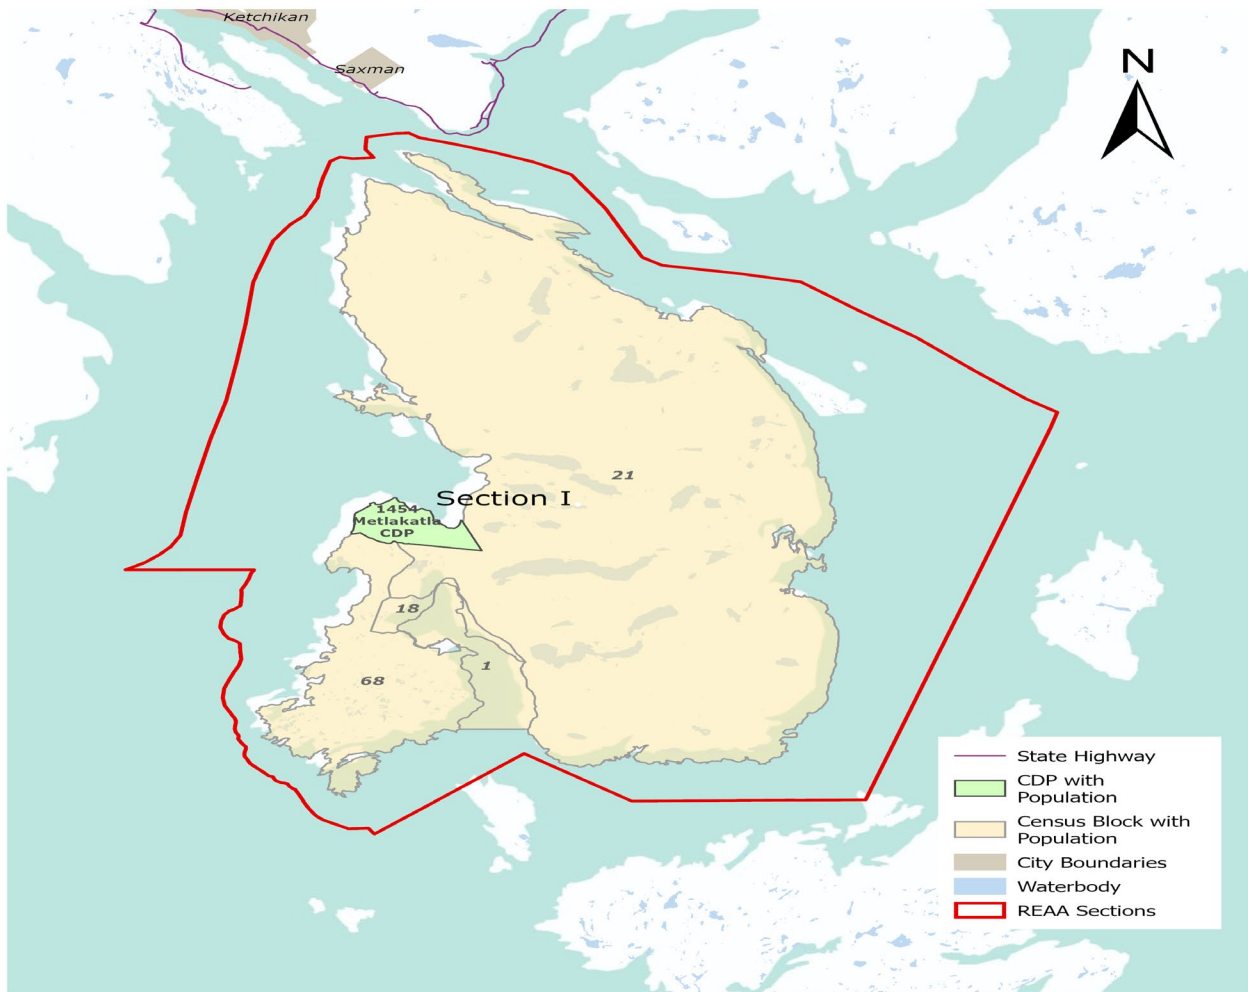

REAA#20 Annette Island School District

Phone: (907) 886-6332

REAA #20 - Annette Island (6)

Nominates and Elects at Large (1 Sections, 5 Seats)

Section I

Seats A, B, C, D, E

Areas (S & E of Metlakatla), Metlakatla CDP