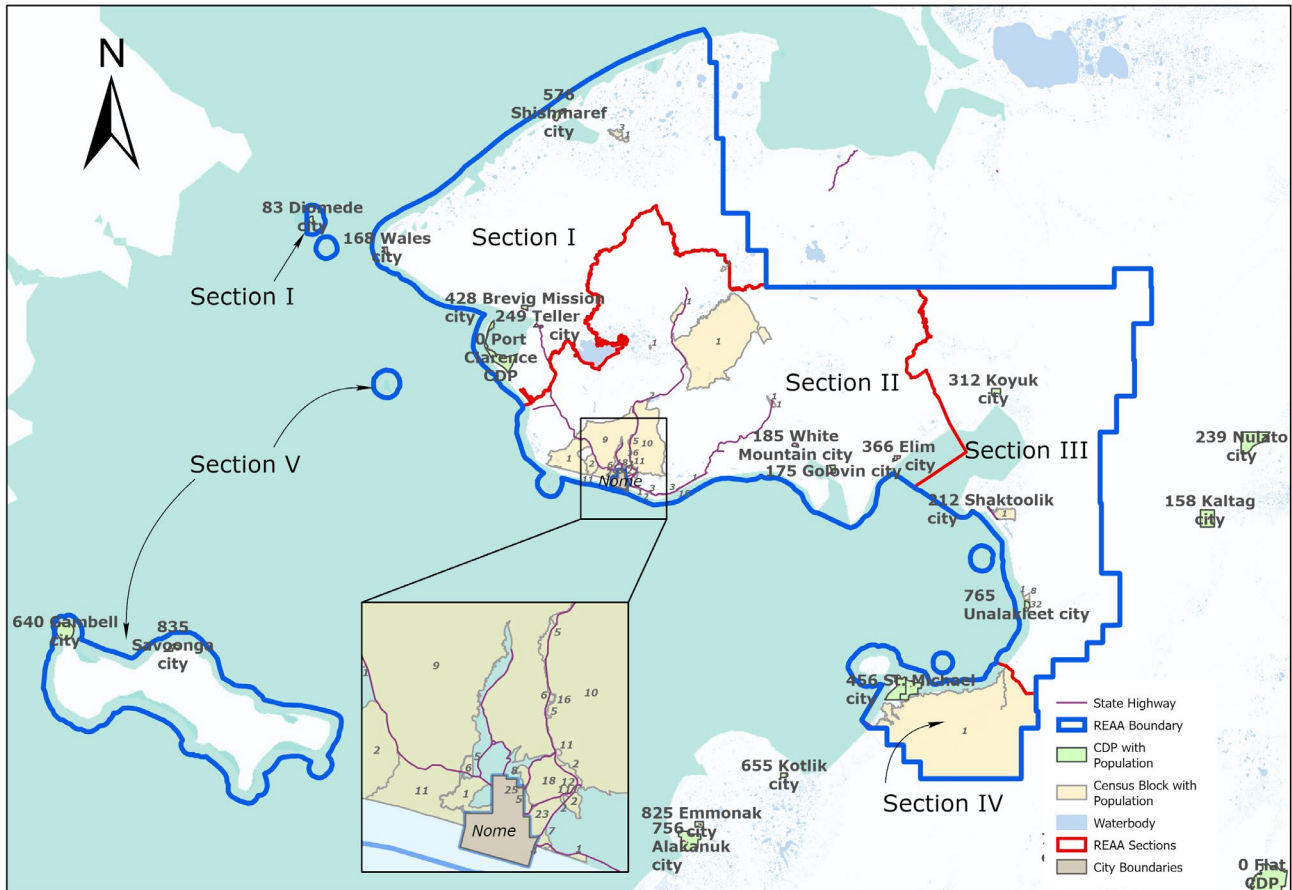

# REAA#2 Bering Strait School District

Phone: (907) 624-3611

Website: [www.bssd.org](http://www.bssd.org)

## REAA #2 - Bering Strait (7)

Nominates and Elects by Section (5 Sections, 11 Seats)				
Section I Seats A, B	Section II Seats C, D	Section III Seats E, F	Section IV Seats G, H	Section V Seats I, J, K
Shishmaref, Areas (E of Shishmaref), Port Clarence CDP, Brevig Mission, Diomedede, Wales	Area (E & W of Nome), Golovin, Elim, Teller, Areas (E of Teller), White Mountain, Area (N of White Mountain)	Koyuk, Shaktoolik, Area (E of Shaktoolik), Unalakleet, Areas (NW of Unalakleet)	St. Michael, Area (S of St. Michael), Stebbins	Gambell, Savoonga