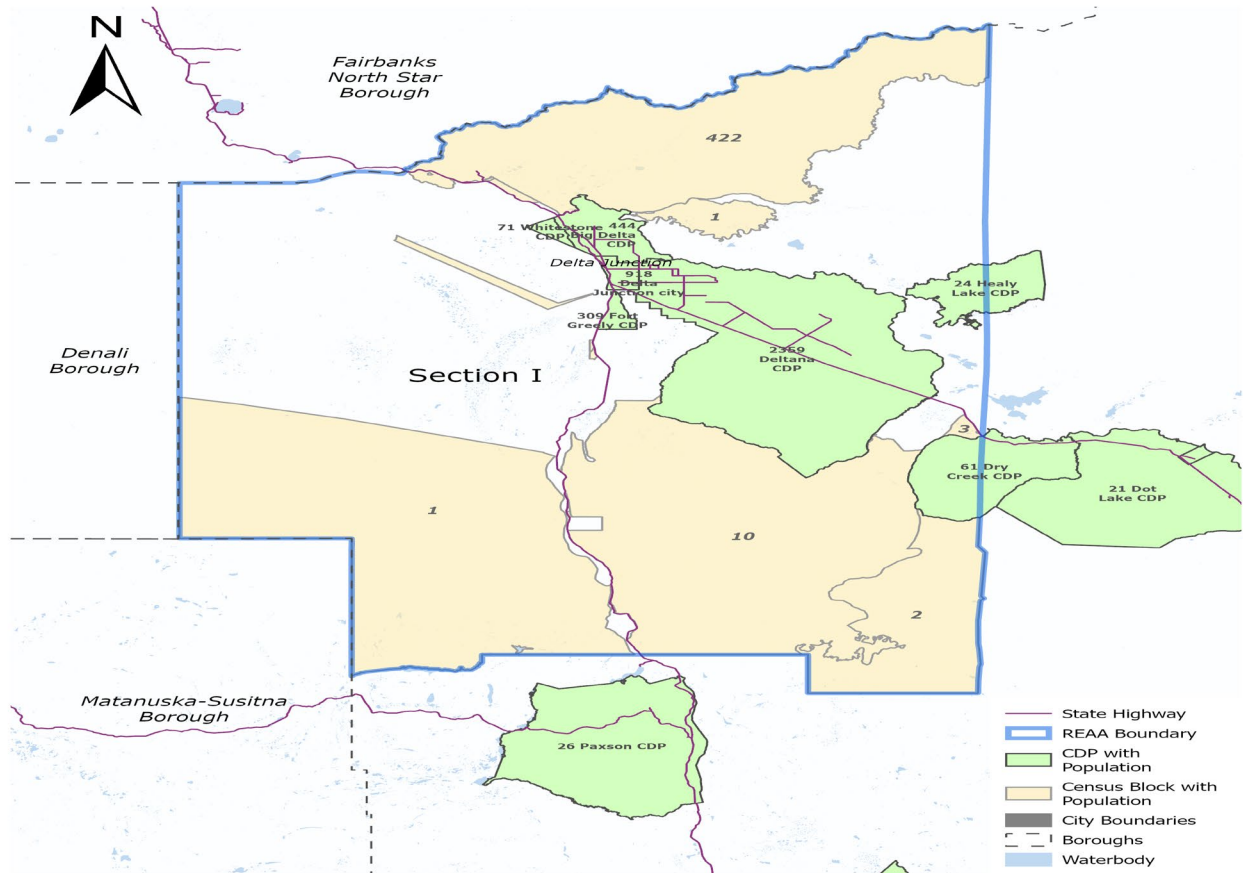

REAA#15 Delta/Greely School District

Phone: (907) 895-4657

REAA #15 - Delta/Greely (14)

Nominates and Elects at Large (1 Section, 7 Seats)	
Section I	
Seats A, B, C, D, E, F, G	
Big Delta CDP, Delta Junction CDP, Deltana CDP, Dry Creek CDP (Part), Fort Greely CDP, Healy Lake CDP, Whitestone CDP, Outside CDPs	