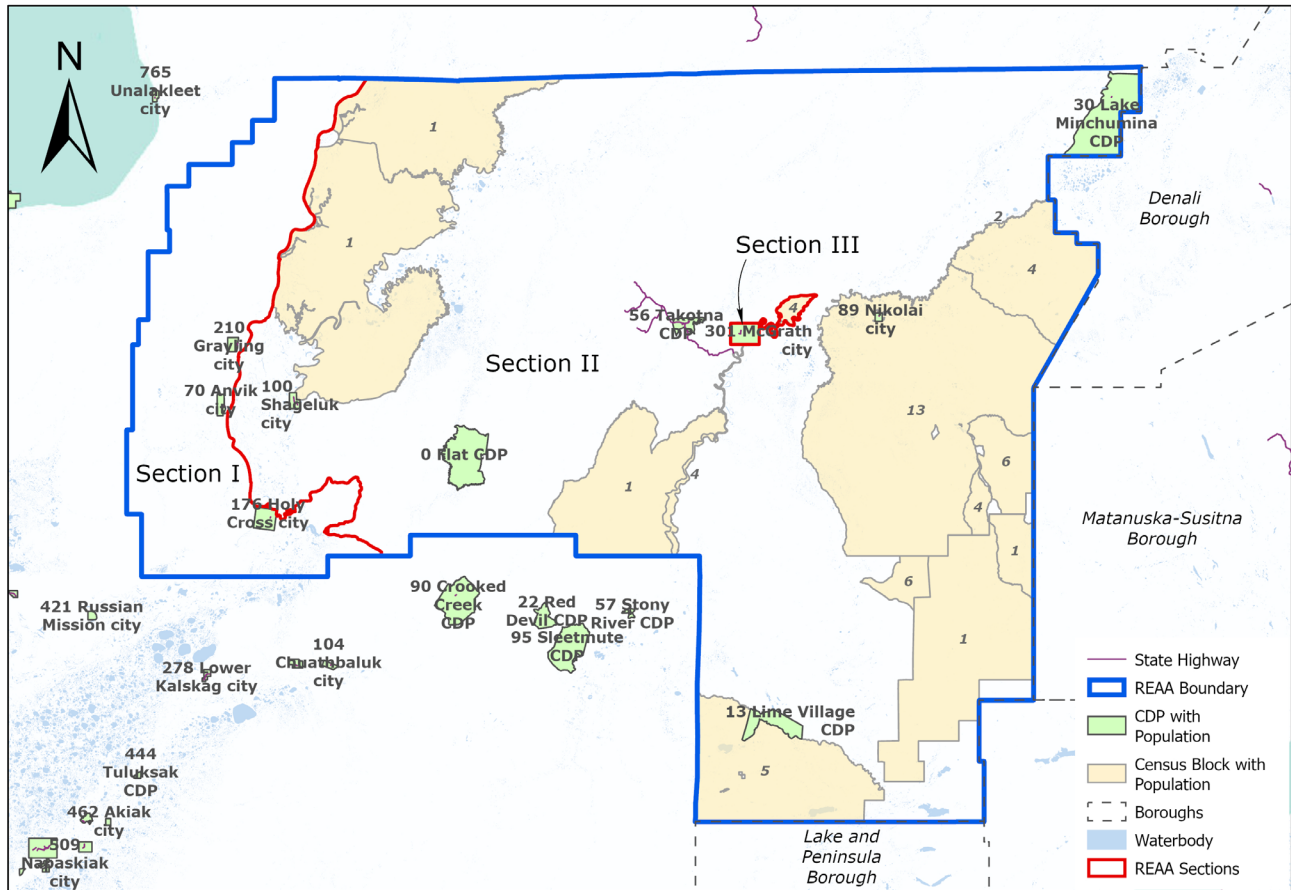

REAA#11 Iditarod Area School District

Phone: (907) 524-1209

Website: www.iditarodsd.org

REAA #11 - Iditarod (21)

Nominates and Elects by Section (3 Sections, 7 Seats)		
Section I Seats A, B, C	Section II Seats D, E	Section III Seats F, G
Grayling, Anvik, Holy Cross	Lake Minchumina CDP, Areas (W & SW of Lake Minchumina), Lime Village CDP, Areas (N & E of Lime Village), Area (S of Lime Village), Takotna CDP, Flat CDP, Areas (E of Flat), Shageluk, Areas (N of Shageluk), Nikolai	McGrath, Area (N of McGrath)