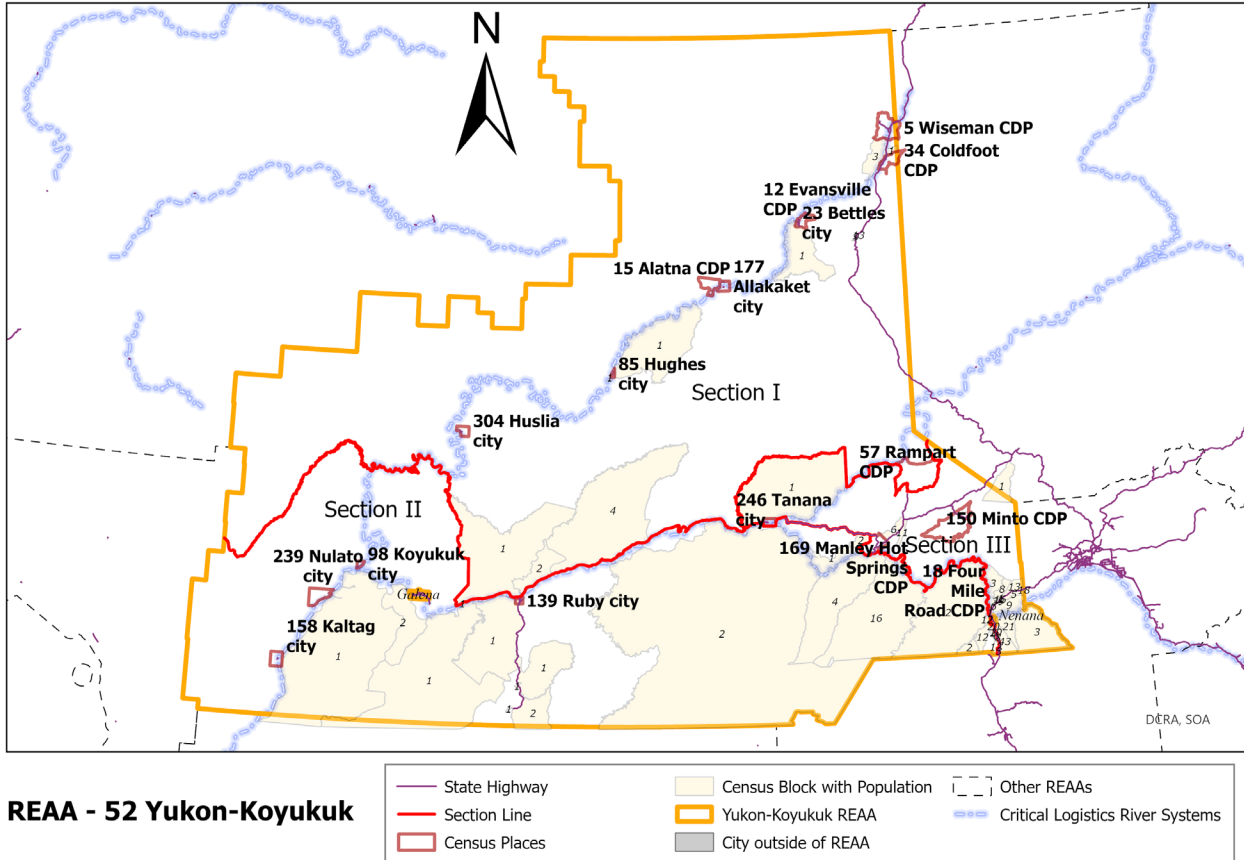

# REAA#12 Yukon-Koyukuk School District

Phone: (907) 374-9400

Website: [www.yksd.org](http://www.yksd.org)

Nominates and Elects by Section (3 Sections, 9 Seats)		
Section I Seats A, B, C	Section II Seats D, E, F	Section III Seats G, H, I
Allakaket, Alatna CDP, Bettles, Areas (S of Bettles), Coldfoot CDP, Area (N of Coldfoot), Area (S of Coldfoot), Evansville CDP, Wiseman CDP, Huslia, Hughes, Areas (N of Hughes), Rampart, , Areas (N of Ruby)	Kaltag, Koyukuk, Area (S & SW of Koyukuk), Nulato, Ruby, Areas (S of Manley) , Areas (W of Manley, Area (S & W of Ruby), Area W of Tanana River to Nenana, Area S of Nenana, W of Hwy	Highway Area near Nenana), Areas (NE of Manley), Four Mile Road CDP, Manley Hot Springs CDP, Minto CDP, Tanana