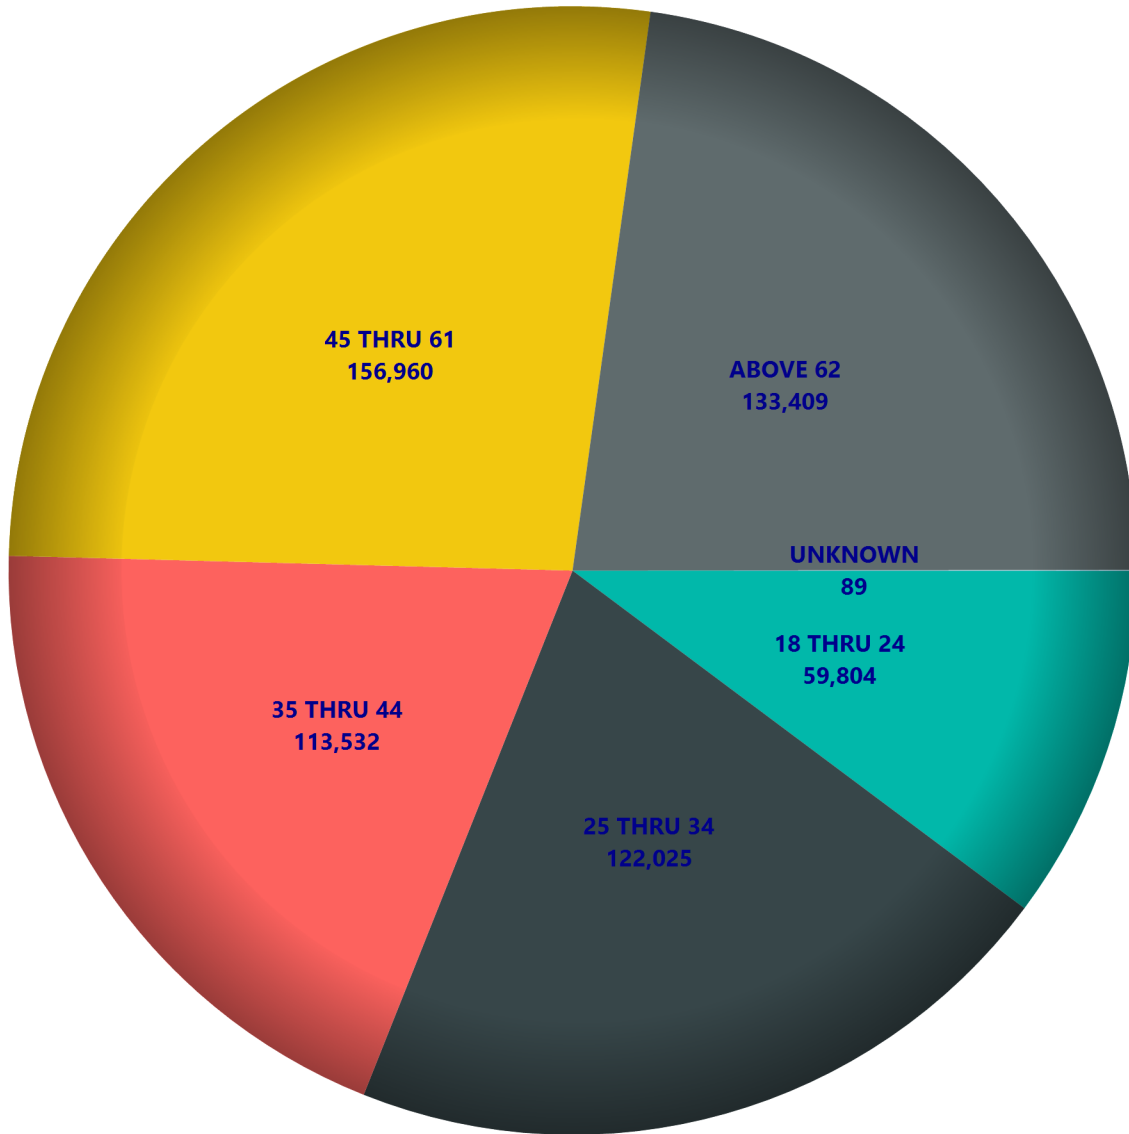

Alaska Voter Registration By Age

As of 5/3/2021 9:13:20 AM

POLITICAL GROUPS									
E	H	O	P	V	W	C	G	L	K
14	1	9	3	3	7	21	28	95	
14	1	8	3	6	3	19	20	67	
19	2	6	4	12	1	16	28	106	
29	7	14	7	28	10	63	85	411	4
89	24	53	32	285	31	172	368	2270	4
37	12	34	27	374	39	129	348	1849	3
28	5	10	33	208	13	94	216	892	4
15	1	6	15	108	4	45	99	343	1
2	1	2	4	40	3	18	41	133	
7	1	3	9	42	4	29	67	156	
14	1	7	10	123	7	36	131	342	3
3	1	2	2	47	1	10	30	86	
							1	3	
271	57	154	149	1276	123	652	1462	6753	19

Voters By Age Group