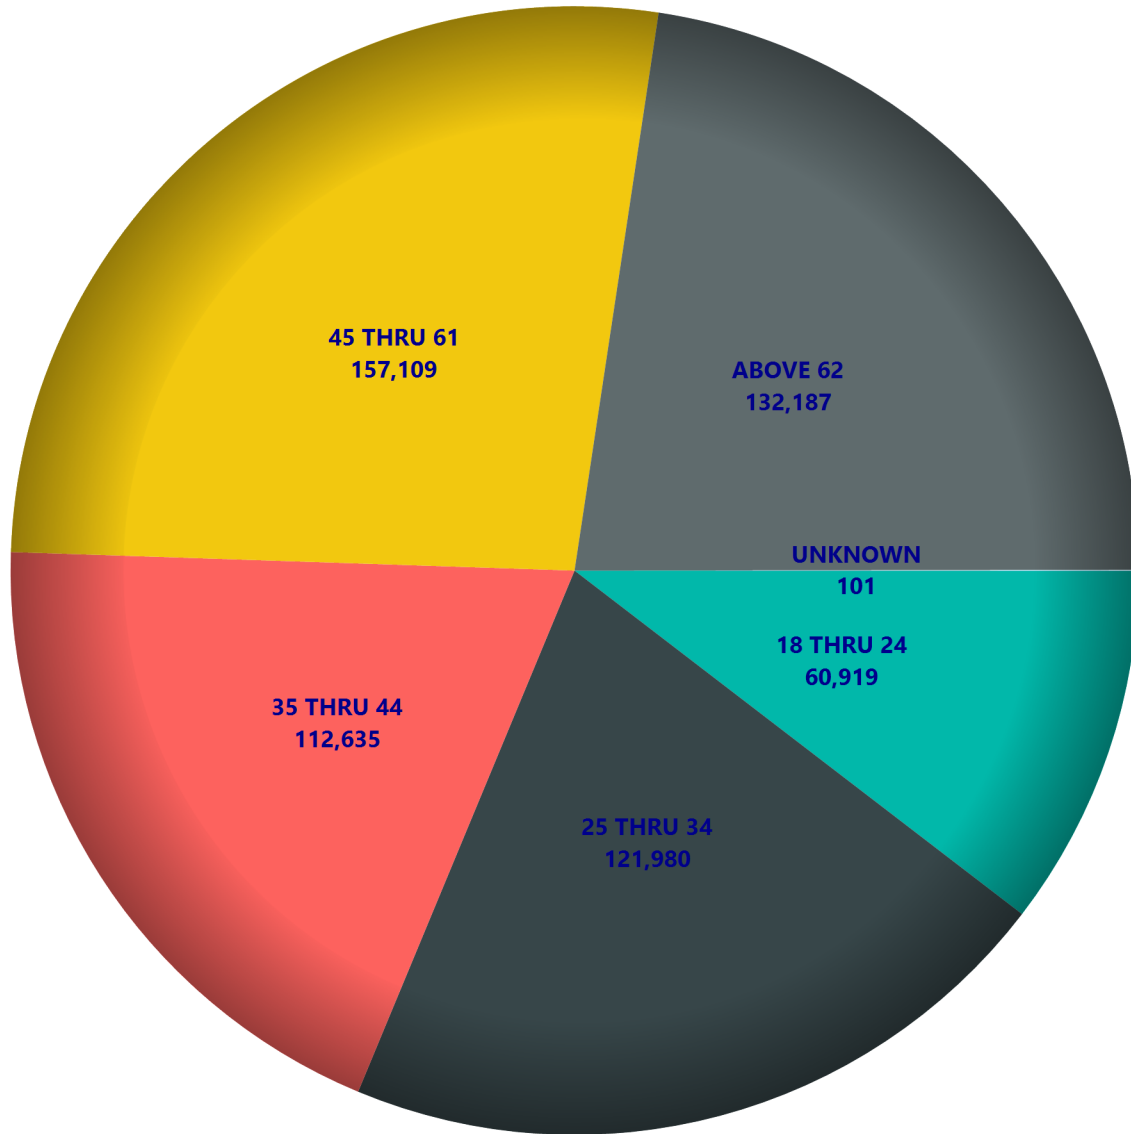

Political Groups:

- C - ALASKA CONSTITUTION PARTY
- E - MODERATE PARTY OF ALASKA
- G - GREEN PARTY OF ALASKA
- H - OWL PARTY
- K - ALLIANCE PARTY OF ALASKA
- L - ALASKA LIBERTARIAN PARTY
- O - PROGRESSIVE PARTY OF ALASKA
- P - PATRIOT'S PARTY OF ALASKA
- V - VETERANS PARTY OF ALASKA
- W - UCES' CLOWNS PARTY

Other:

- N - NONPARTISAN
- U - UNDECLARED

Political Parties are those parties that have gained recognized political party status under Alaska Statutes 15.80.010(27) or by court order.

Political Groups are those groups that have applied for party status but have not met the qualifications to be a recognized political party under Alaska Statutes 15.80.010(26).

AGEGROUP	OTHER				RECOGNIZED POLITICAL PARTIES			OTHER	
	TOTAL	M	F	U	A	R	D	U	N
18 THRU 19	11927	5943	5953	31	498	1885	1309	7084	956
20	9078	4736	4336	6	286	1137	951	5865	689
21	9632	4983	4633	16	292	1219	948	6267	725
22 THRU 24	30282	15539	14687	56	955	4579	3461	17861	2752
25 THRU 34	121980	61756	59986	238	3786	22552	15704	63005	13630
35 THRU 44	112635	58112	54364	159	3460	26019	14133	51821	14401
45 THRU 54	88510	45692	42738	80	2918	25490	10806	36387	11413
55 THRU 59	48512	25022	23443	47	1590	15306	6364	17822	6800
60 THRU 61	20087	10365	9705	17	663	6290	2881	6925	3078
62 THRU 64	28728	14628	14067	33	1053	8519	4325	9596	4916
65 THRU 74	70805	36652	34092	61	2268	20004	12465	21119	14294
ABOVE 75	32654	15840	16787	27	949	10810	5707	8315	6690
UNKNOWN	101	59	35	7	3	14	8	56	14
Total	584931	299327	284826	778	18721	143824	79062	252123	80358

Voters By Age Group

Voters By Party