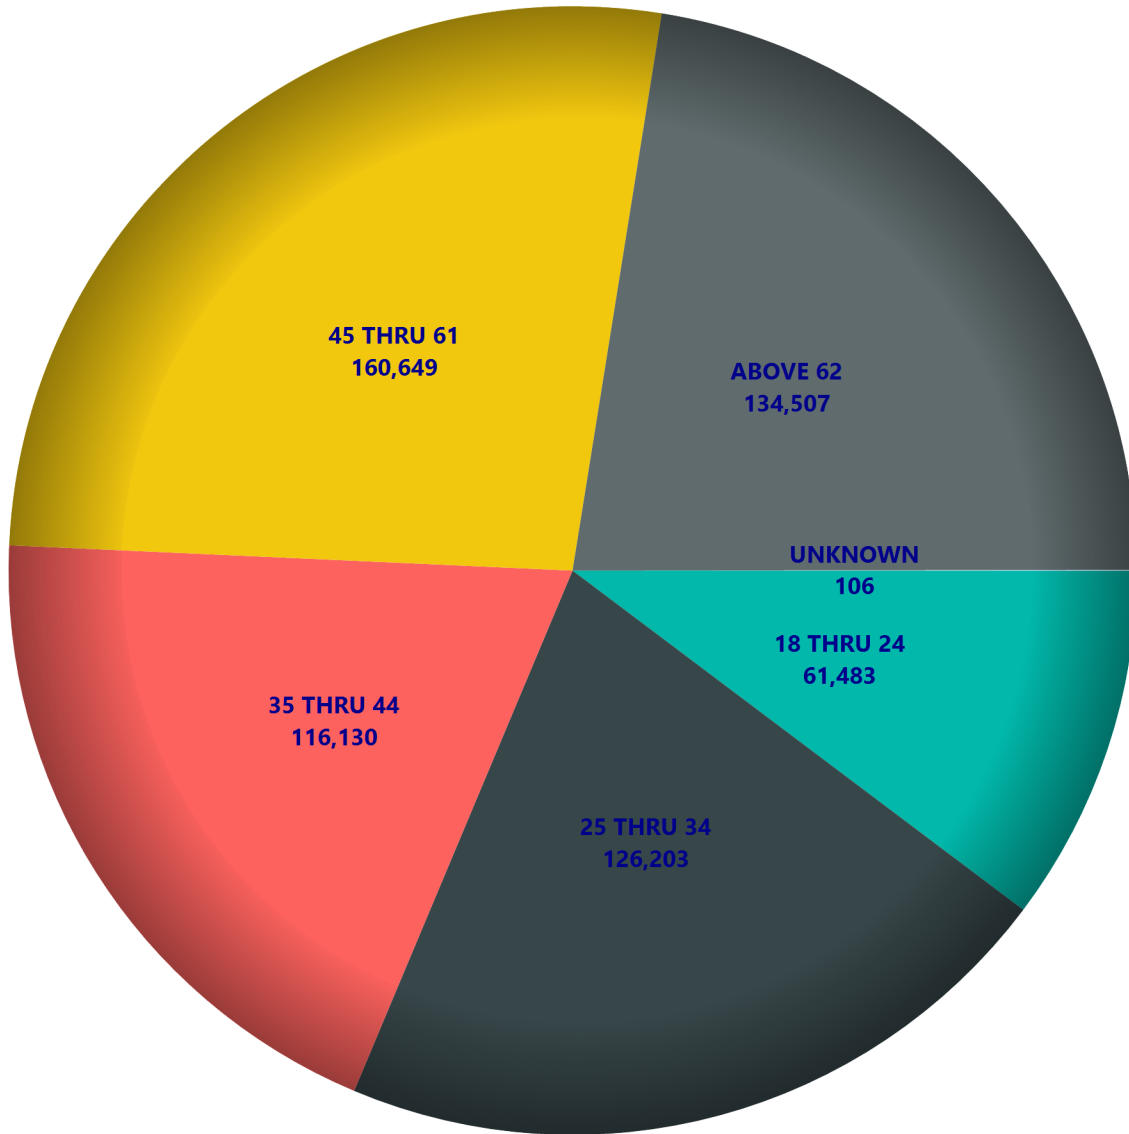

Political Groups:

- C - ALASKA CONSTITUTION PARTY
- E - MODERATE PARTY OF ALASKA
- G - GREEN PARTY OF ALASKA
- H - OWL PARTY
- K - ALLIANCE PARTY OF ALASKA
- L - ALASKA LIBERTARIAN PARTY
- O - PROGRESSIVE PARTY OF ALASKA
- P - PATRIOT'S PARTY OF ALASKA
- V - VETERANS PARTY OF ALASKA
- W - UCES' CLOWNS PARTY

Other:

- N - NONPARTISAN
- U - UNDECLARED

Political Parties are those parties that have gained recognized political party status under Alaska Statutes 15.80.010(27) or by court order.

Political Groups are those groups that have applied for party status but have not met the qualifications to be a recognized political party under Alaska Statutes 15.80.010(26).

AGEGROUP	OTHER				RECOGNIZED POLITICAL PARTIES			OTHER	
	TOTAL	M	F	U	R	D	A	N	U
18 THRU 19	11925	5942	5952	31	1885	1309	498	955	7083
20	9078	4736	4336	6	1137	951	286	689	5865
21	9630	4983	4631	16	1219	947	292	725	6266
22 THRU 24	30850	15827	14956	67	4709	3544	977	2812	18119
25 THRU 34	126203	63931	61969	303	23633	16348	3929	14151	64698
35 THRU 44	116130	59971	55970	189	27051	14622	3566	14871	53103
45 THRU 54	90683	46912	43680	91	26249	11121	3004	11714	37060
55 THRU 59	49510	25545	23912	53	15629	6508	1641	6923	18161
60 THRU 61	20456	10551	9888	17	6433	2943	675	3124	7023
62 THRU 64	29205	14861	14310	34	8678	4396	1070	5001	9732
65 THRU 74	72029	37287	34676	66	20403	12713	2304	14507	21431
ABOVE 75	33273	16151	17094	28	11071	5820	975	6774	8444
UNKNOWN	106	63	35	8	15	8	3	15	59
Total	599078	306760	291409	909	148112	81230	19220	82261	257044

Voters By Age Group

Voters By Party