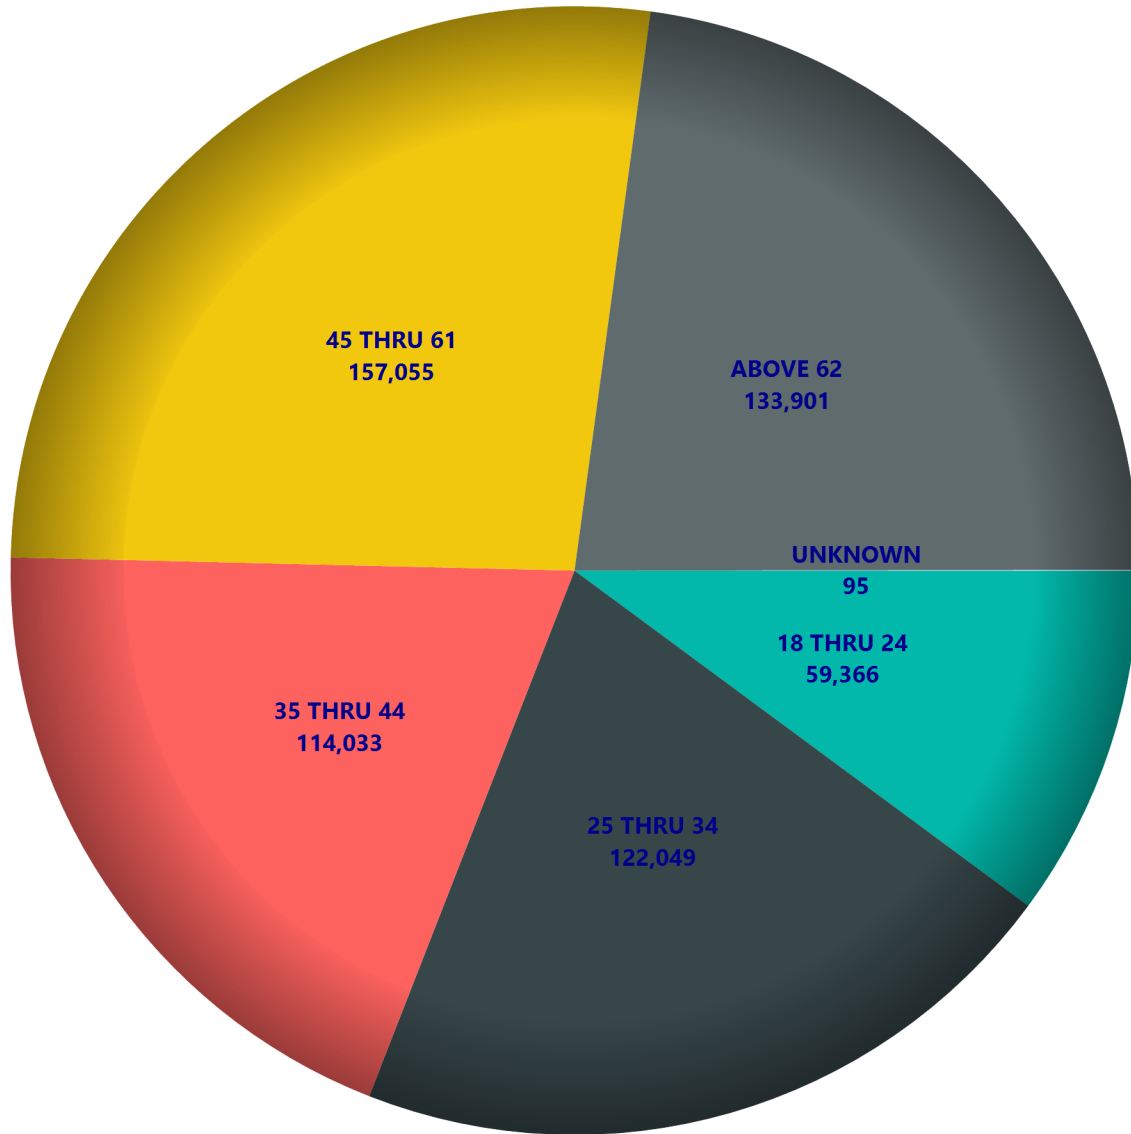

KEY TO RECOGNIZED POLITICAL PARTY / POLITICAL GROUP ABBREVIATIONS

Political Parties:

- A - ALASKAN INDEPENDENCE PARTY
- D - ALASKA DEMOCRATIC PARTY
- R - ALASKA REPUBLICAN PARTY

Political Groups:

- C - ALASKA CONSTITUTION PARTY
- E - MODERATE PARTY OF ALASKA
- F - FREEDOMREFORM PARTY
- G - GREEN PARTY OF ALASKA
- H - OWL PARTY
- K - ALLIANCE PARTY OF ALASKA
- L - ALASKA LIBERTARIAN PARTY
- O - PROGRESSIVE PARTY OF ALASKA
- P - PATRIOT'S PARTY OF ALASKA
- V - VETERANS PARTY OF ALASKA
- W - UCES' CLOWNS PARTY

Alaska Voter Registration By Age

As of 6/3/2021 9:33:47 AM

AGEGROUP	OTHER				RECOGNIZED POLITICAL PARTIES			OTHER	
	TOTAL	M	F	U	A	R	D	U	N
18 THRU 19	10552	5262	5258	32	466	1737	1175	6081	919
20	8950	4631	4313	6	296	1116	883	5855	666
21	9594	4971	4610	13	286	1256	984	6125	747
22 THRU 24	30270	15543	14673	54	967	4541	3438	17928	2730
25 THRU 34	122049	61759	60049	241	3798	22460	15664	63112	13693
35 THRU 44	114033	58884	54989	160	3494	26281	14273	52475	14622
45 THRU 54	88633	45784	42770	79	2915	25388	10827	36560	11435
55 THRU 59	48214	24791	23375	48	1601	15191	6262	17731	6779
60 THRU 61	20208	10475	9717	16	661	6360	2881	7011	3052
62 THRU 64	28888	14729	14125	34	1068	8619	4330	9649	4903
65 THRU 74	71822	37143	34617	62	2323	20285	12555	21492	14488
ABOVE 75	33191	16091	17072	28	964	10956	5801	8477	6808
UNKNOWN	95	57	31	7	2	15	6	50	15
Total	586499	300120	285599	780	18841	144205	79079	252546	80857

Alaska Voter Registration By Age

As of 6/3/2021 9:33:47 AM

POLITICAL GROUPS									
E	H	O	P	V	W	C	G	L	K
13	1	10	3	2	8	19	28	90	
12	1	7	3	7	2	19	18	65	
16	2	4	3	14	2	18	30	107	
32	7	17	7	27	10	64	83	415	4
89	24	53	35	284	31	171	372	2259	4
41	12	35	28	382	38	131	353	1865	3
27	5	10	31	207	14	95	215	900	4
16	1	6	16	111	4	46	100	349	1
2	1	2	4	40	3	16	40	135	
7	1	3	8	43	4	31	68	154	
13	1	6	11	121	7	36	133	347	4
4	1	2	2	48	1	10	30	87	
	1		1				1	4	
272	58	155	152	1286	124	656	1471	6777	20

Voters By Age Group

Voters By Party