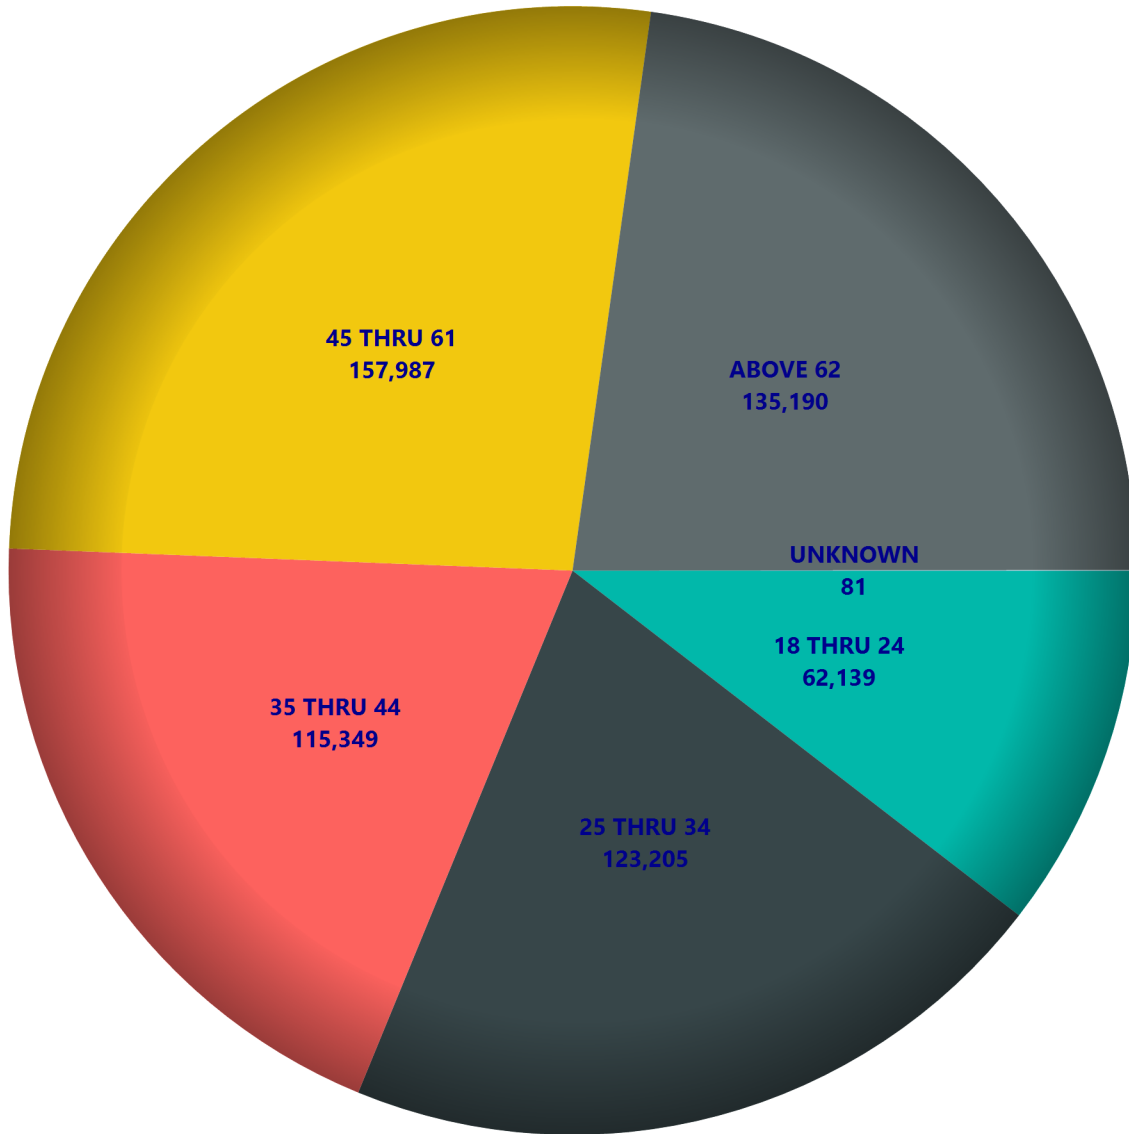

KEY TO RECOGNIZED POLITICAL PARTY / POLITICAL GROUP ABBREVIATIONS

Political Parties:

- A - ALASKAN INDEPENDENCE PARTY
- D - ALASKA DEMOCRATIC PARTY
- R - ALASKA REPUBLICAN PARTY

Political Groups:

- C - ALASKA CONSTITUTION PARTY
- E - MODERATE PARTY OF ALASKA
- F - FREEDOMREFORM PARTY
- G - GREEN PARTY OF ALASKA
- H - OWL PARTY
- K - ALLIANCE PARTY OF ALASKA
- L - ALASKA LIBERTARIAN PARTY
- O - PROGRESSIVE PARTY OF ALASKA
- P - PATRIOT'S PARTY OF ALASKA
- V - VETERANS PARTY OF ALASKA
- W - UCES' CLOWNS PARTY

Alaska Voter Registration By Age

As of 7/6/2021 9:26:32 AM

AGEGROUP	OTHER				RECOGNIZED POLITICAL PARTIES			OTHER	
	TOTAL	M	F	U	A	R	D	U	N
18 THRU 19	12583	6297	6268	18	467	1689	1113	8247	900
20	9185	4768	4412	5	284	1104	885	6111	662
21	9718	5036	4670	12	300	1258	986	6239	751
22 THRU 24	30653	15765	14841	47	960	4532	3414	18374	2699
25 THRU 34	123205	62462	60536	207	3816	22425	15654	64252	13729
35 THRU 44	115349	59626	55573	150	3518	26371	14345	53477	14716
45 THRU 54	89237	46133	43025	79	2915	25415	10821	37105	11460
55 THRU 59	48421	24949	23432	40	1617	15182	6265	17949	6756
60 THRU 61	20329	10529	9783	17	656	6388	2881	7115	3040
62 THRU 64	29045	14809	14209	27	1080	8671	4302	9799	4875
65 THRU 74	72502	37497	34944	61	2341	20397	12626	21863	14594
ABOVE 75	33643	16315	17301	27	978	11046	5857	8690	6883
UNKNOWN	81	51	23	7	2	14	4	43	12
Total	593951	304237	289017	697	18934	144492	79153	259264	81077

Alaska Voter Registration By Age

As of 7/6/2021 9:26:32 AM

POLITICAL GROUPS									
E	H	O	P	V	W	C	G	L	K
10	2	10	3	2	7	17	27	89	
15	1	6	3	6	4	18	19	67	
15	2	5	3	14	2	20	28	95	
33	7	17	7	29	9	63	84	421	4
90	24	53	37	283	32	174	372	2260	4
40	12	36	29	378	38	135	356	1894	4
28	5	10	32	210	15	94	214	909	4
17	1	6	15	113	4	48	100	347	1
2	1	2	4	41	3	15	42	139	
7	1	3	8	42	3	33	69	152	
12	1	5	11	121	8	35	133	351	4
5	1	3	2	49	1	11	30	87	
			1				1	4	
274	58	156	155	1288	126	663	1475	6815	21

Voters By Age Group

Voters By Party