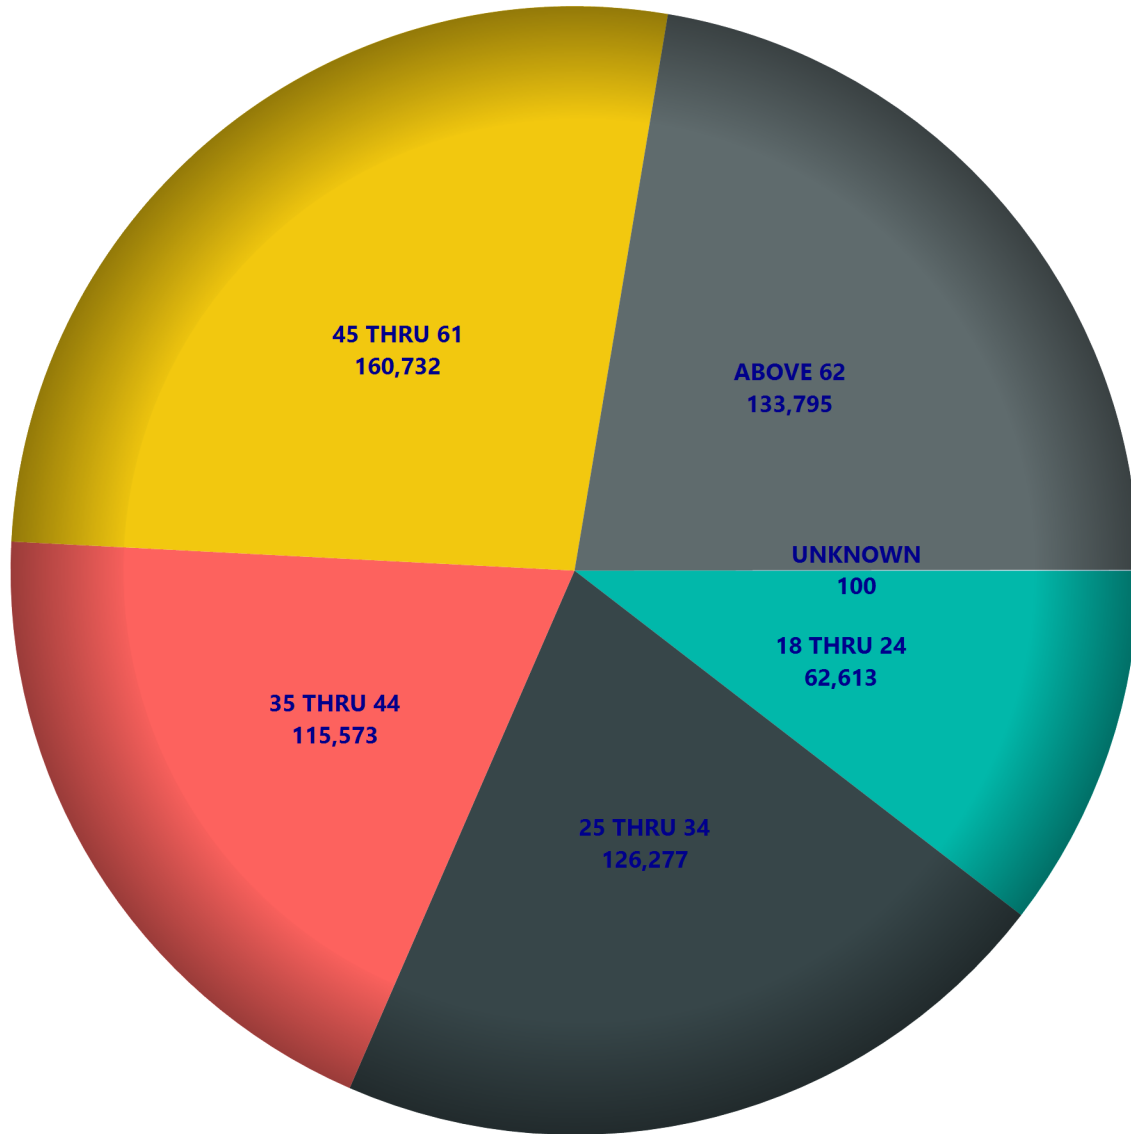

Political Groups:

- C - ALASKA CONSTITUTION PARTY
- E - MODERATE PARTY OF ALASKA
- G - GREEN PARTY OF ALASKA
- H - OWL PARTY
- K - ALLIANCE PARTY OF ALASKA
- L - ALASKA LIBERTARIAN PARTY
- O - PROGRESSIVE PARTY OF ALASKA
- P - PATRIOT'S PARTY OF ALASKA
- V - VETERANS PARTY OF ALASKA
- W - UCES' CLOWNS PARTY

Other:

- N - NONPARTISAN
- U - UNDECLARED

Political Parties are those parties that have gained recognized political party status under Alaska Statutes 15.80.010(27) or by court order.

Political Groups are those groups that have applied for party status but have not met the qualifications to be a recognized political party under Alaska Statutes 15.80.010(26).

AGEGROUP	OTHER				RECOGNIZED POLITICAL PARTIES			OTHER	
	TOTAL	M	F	U	R	D	A	N	U
18 THRU 19	13001	6493	6479	29	1986	1404	527	992	7884
20	9179	4805	4365	9	1144	979	296	673	5929
21	9525	4943	4566	16	1178	937	273	703	6250
22 THRU 24	30908	15843	14989	76	4804	3580	980	2824	18025
25 THRU 34	126277	63961	62012	304	23702	16379	3924	14131	64727
35 THRU 44	115573	59731	55657	185	27117	14565	3552	14743	52727
45 THRU 54	90619	46837	43687	95	26526	11099	2984	11659	36827
55 THRU 59	49818	25751	24014	53	15892	6535	1623	6918	18222
60 THRU 61	20295	10475	9804	16	6429	2956	669	3096	6890
62 THRU 64	29265	14874	14354	37	8780	4439	1048	4993	9676
65 THRU 74	71420	37000	34357	63	20364	12585	2257	14378	21174
ABOVE 75	33110	16062	17021	27	11094	5819	957	6709	8340
UNKNOWN	100	62	30	8	13	4	5	11	60
Total	599090	306837	291335	918	149029	81281	19095	81830	256731

Voters By Age Group

Voters By Party