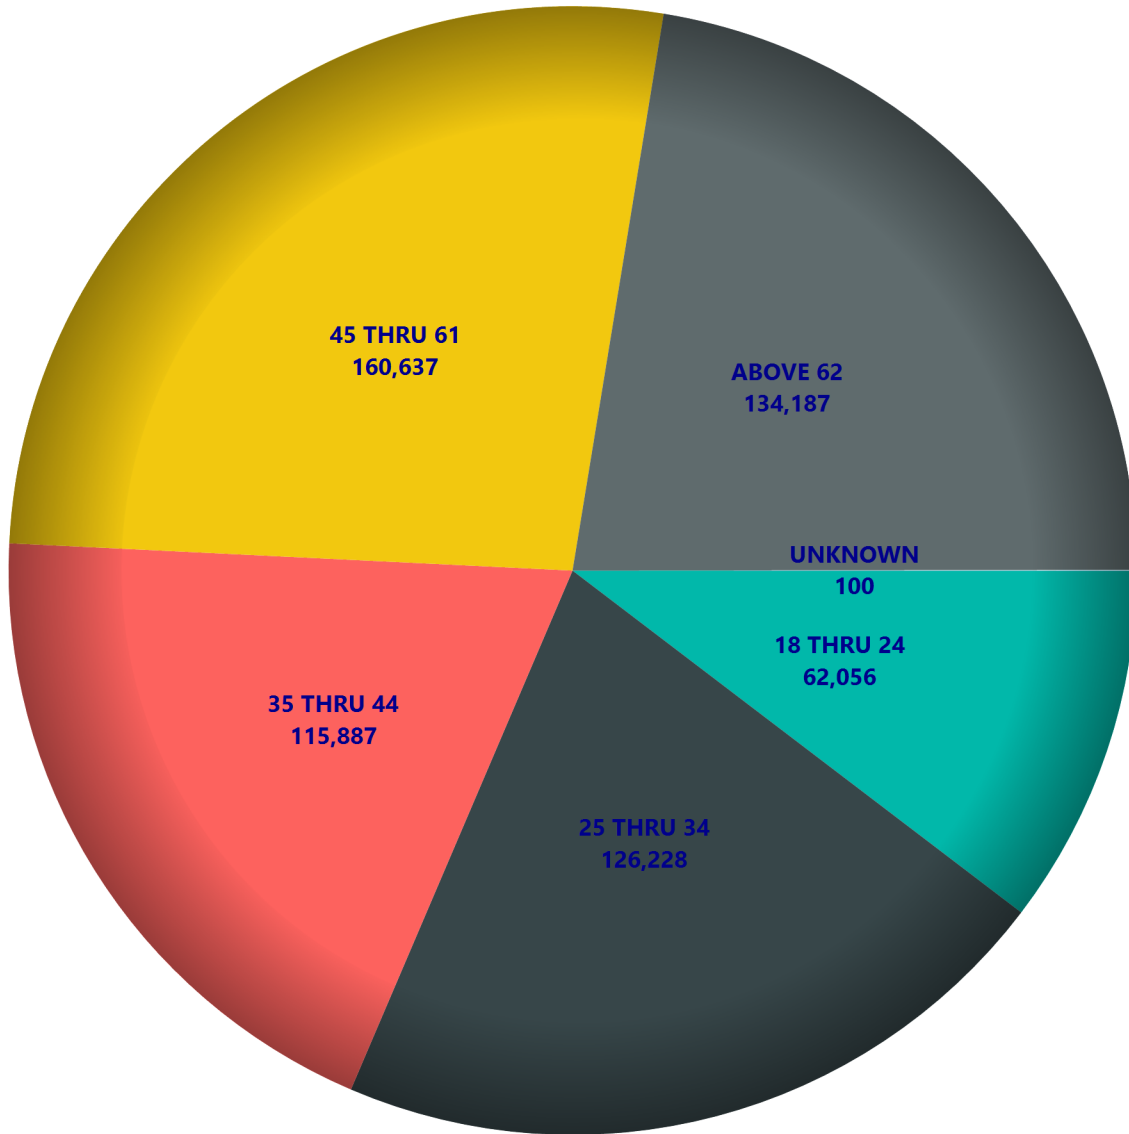

Other:

- N - NONPARTISAN
- U - UNDECLARED

Political Parties are those parties that have gained recognized political party status under Alaska Statutes 15.80.010(27) or by court order.

Political Groups are those groups that have applied for party status but have not met the qualifications to be a recognized political party under Alaska Statutes 15.80.010(26).

| AGEGROUP | OTHER | | | | RECOGNIZED POLITICAL PARTIES | | | OTHER | |
|--------------|---------------|---------------|---------------|------------|------------------------------|--------------|--------------|---------------|--------------|
| | TOTAL | M | F | U | R | D | A | U | N |
| 18 THRU 19 | 12451 | 6220 | 6201 | 30 | 1944 | 1353 | 518 | 7469 | 967 |
| 20 | 9156 | 4775 | 4373 | 8 | 1124 | 969 | 289 | 5908 | 703 |
| 21 | 9517 | 4921 | 4580 | 16 | 1205 | 942 | 275 | 6227 | 697 |
| 22 THRU 24 | 30932 | 15871 | 14992 | 69 | 4760 | 3560 | 976 | 18114 | 2832 |
| 25 THRU 34 | 126228 | 63943 | 61982 | 303 | 23671 | 16350 | 3919 | 64706 | 14146 |
| 35 THRU 44 | 115887 | 59869 | 55830 | 188 | 27038 | 14607 | 3558 | 52965 | 14820 |
| 45 THRU 54 | 90635 | 46867 | 43675 | 93 | 26313 | 11106 | 2999 | 36986 | 11692 |
| 55 THRU 59 | 49652 | 25640 | 23959 | 53 | 15735 | 6517 | 1638 | 18191 | 6929 |
| 60 THRU 61 | 20350 | 10500 | 9834 | 16 | 6380 | 2949 | 669 | 6971 | 3121 |
| 62 THRU 64 | 29267 | 14872 | 14358 | 37 | 8718 | 4425 | 1078 | 9705 | 5012 |
| 65 THRU 74 | 71728 | 37157 | 34508 | 63 | 20349 | 12657 | 2281 | 21325 | 14449 |
| ABOVE 75 | 33192 | 16109 | 17055 | 28 | 11070 | 5833 | 968 | 8379 | 6753 |
| UNKNOWN | 100 | 62 | 30 | 8 | 15 | 4 | 4 | 55 | 16 |
| Total | 599095 | 306806 | 291377 | 912 | 148322 | 81272 | 19172 | 257001 | 82137 |

Voters By Age Group

Voters By Party