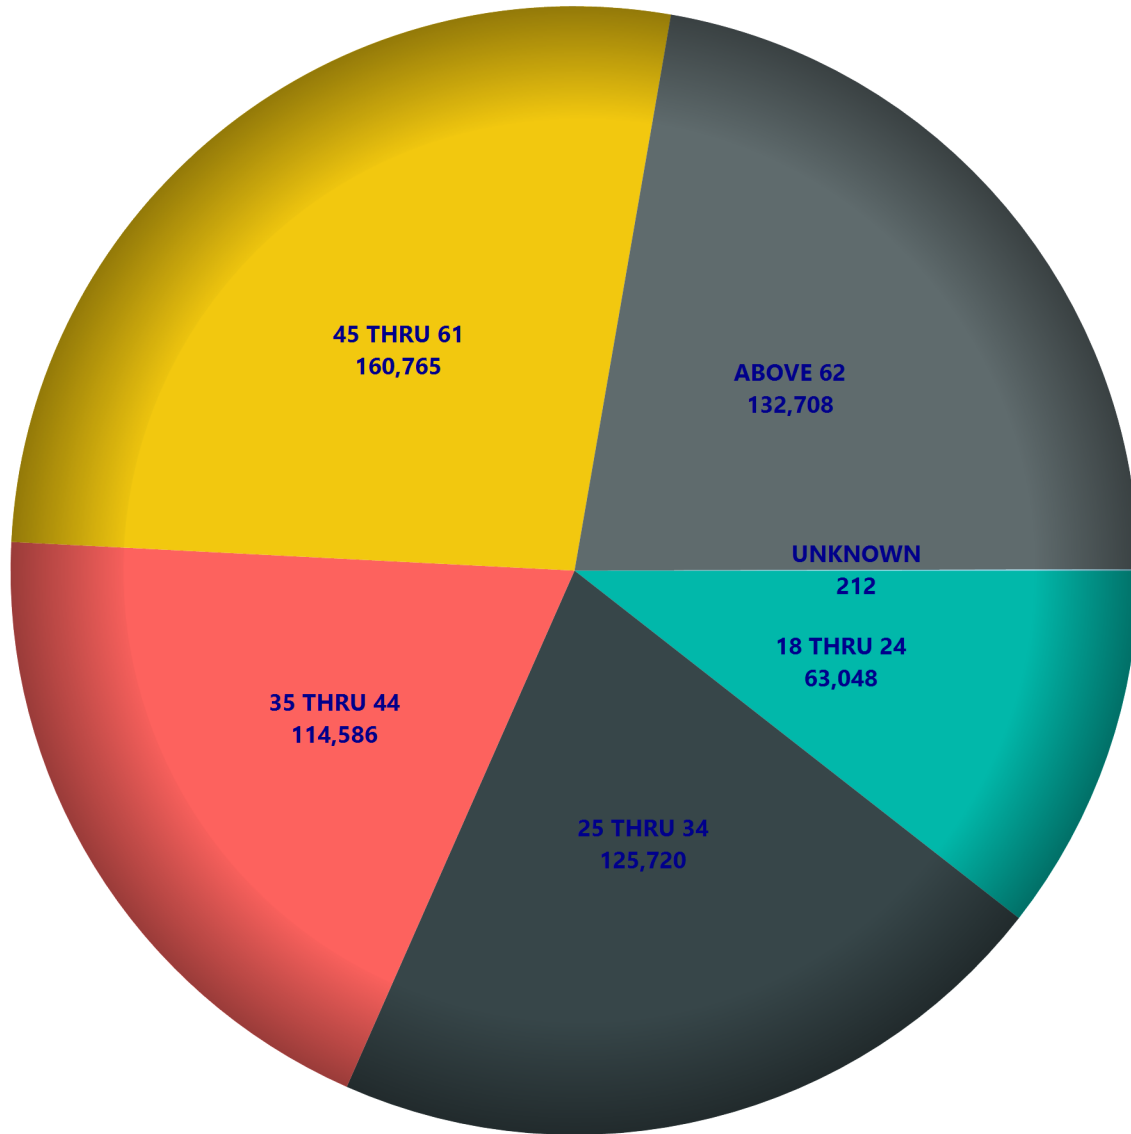

Political Groups:

- C - ALASKA CONSTITUTION PARTY
- E - MODERATE PARTY OF ALASKA
- G - GREEN PARTY OF ALASKA
- H - OWL PARTY
- K - ALLIANCE PARTY OF ALASKA
- L - ALASKA LIBERTARIAN PARTY
- O - PROGRESSIVE PARTY OF ALASKA
- P - PATRIOT'S PARTY OF ALASKA
- V - VETERANS PARTY OF ALASKA
- W - UCES' CLOWNS PARTY

AGEGROUP	OTHER				RECOGNIZED POLITICAL PARTIES			OTHER	
	TOTAL	M	F	U	R	D	A	U	N
18 THRU 19	13674	6885	6754	35	1895	1423	546	8608	987
20	9137	4722	4403	12	1085	926	282	6021	661
21	9482	4897	4570	15	1119	899	285	6343	664
22 THRU 24	30755	15742	14930	83	4736	3547	983	18003	2780
25 THRU 34	125720	63621	61794	305	23247	16308	3920	64881	13931
35 THRU 44	114586	59200	55207	179	26637	14466	3568	52545	14518
45 THRU 54	90526	46736	43691	99	26324	11068	2999	37087	11524
55 THRU 59	50025	25828	24142	55	15858	6589	1674	18338	6922
60 THRU 61	20214	10438	9759	17	6301	2950	679	6929	3100
62 THRU 64	29254	14849	14367	38	8677	4478	1079	9697	4994
65 THRU 74	70642	36632	33946	64	19980	12469	2253	21003	14285
ABOVE 75	32812	15933	16849	30	10947	5763	971	8277	6666
UNKNOWN	212	108	96	8	39	19	11	115	19
Total	597039	305591	290508	940	146845	80905	19250	257847	81051

Alaska Voter Registration By Age

As of 11/3/2020 8:44:53 AM

POLITICAL GROUPS									
G	W	C	H	K	E	L	P	O	V
31	10	27			18	108	4	12	5
25	2	19	3		15	84	1	6	7
32		17	1		10	95	6	5	6
91	9	55	8	3	31	451	5	18	35
390	33	165	22	6	86	2368	26	44	293
362	36	125	11	1	37	1852	25	32	371
223	11	94	4	3	32	908	24	7	218
113	4	40	1	1	13	351	10	6	105
50	3	20			3	133	1	1	44
64	4	25	1	1	5	174	8	2	45
127	7	33	1	3	14	328	8	9	122
29	1	8	1		3	92	2	2	50
2		1				6			
1539	120	629	53	18	267	6950	120	144	1301

Alaska Voter Registration By Age

As of 11/3/2020 8:44:53 AM

Voters By Age Group

Voters By Party