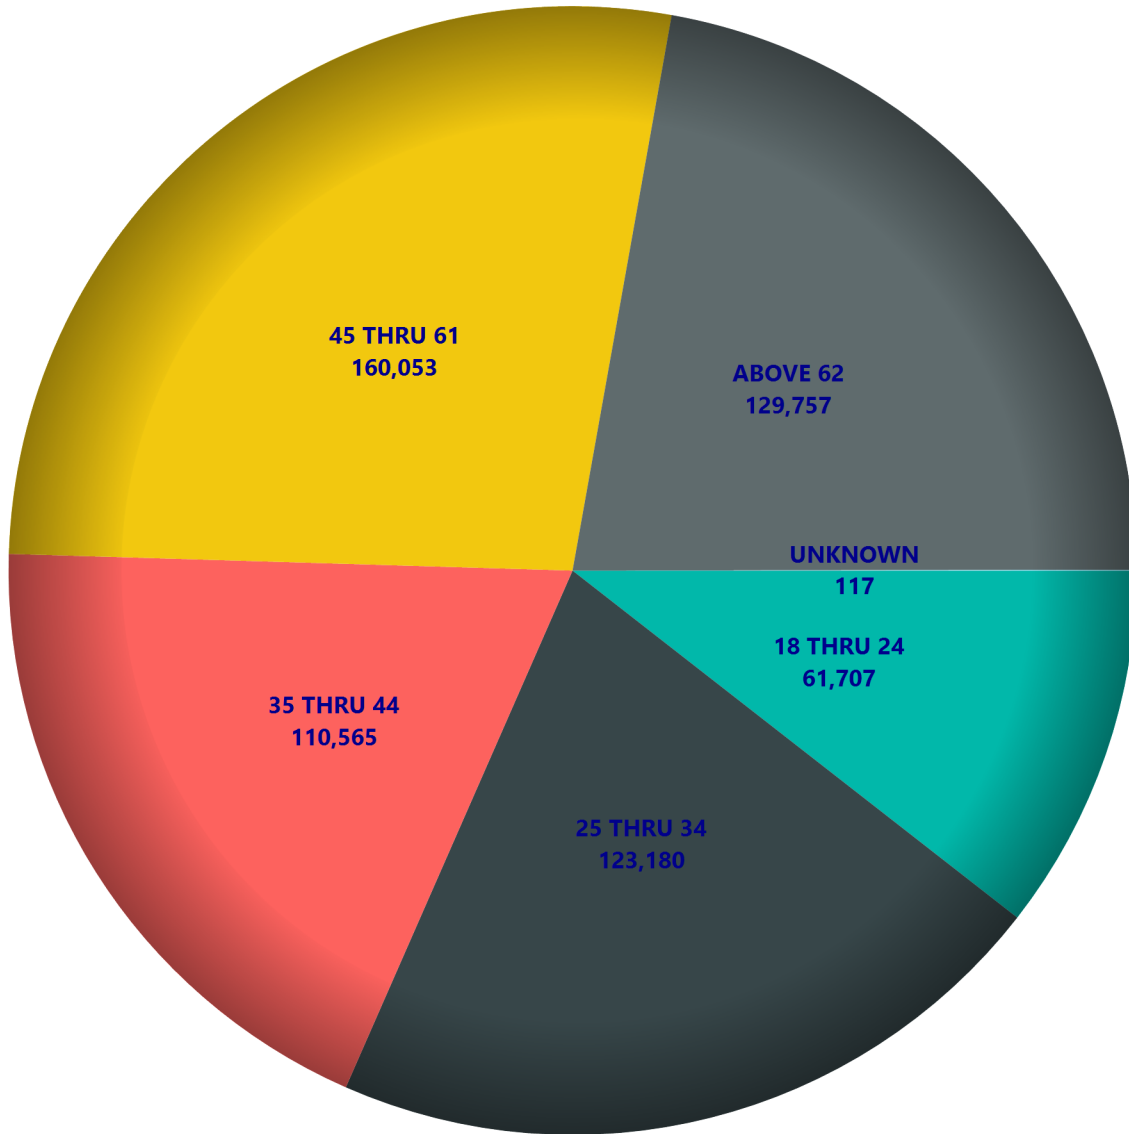

Political Groups:

- C - ALASKA CONSTITUTION PARTY
- E - MODERATE PARTY OF ALASKA
- G - GREEN PARTY OF ALASKA
- H - OWL PARTY
- K - ALLIANCE PARTY OF ALASKA
- L - ALASKA LIBERTARIAN PARTY
- O - PROGRESSIVE PARTY OF ALASKA
- P - PATRIOT'S PARTY OF ALASKA
- V - VETERANS PARTY OF ALASKA
- W - UCES' CLOWNS PARTY

Other:

- N - NONPARTISAN
- U - UNDECLARED

Political Parties are those parties that have gained recognized political party status under Alaska Statutes 15.80.010(27) or by court order.

Political Groups are those groups that have applied for party status but have not met the qualifications to be a recognized political party under Alaska Statutes 15.80.010(26).

AGEGROUP	OTHER				RECOGNIZED POLITICAL PARTIES			OTHER	
	TOTAL	M	F	U	A	R	D	U	N
18 THRU 19	13252	6736	6481	35	261	1212	949	9824	860
20	8996	4622	4360	14	189	882	721	6486	582
21	9424	4860	4547	17	233	1134	844	6350	691
22 THRU 24	30035	15310	14641	84	854	4461	3238	18032	2838
25 THRU 34	123180	62220	60649	311	3508	22639	15262	64583	13942
35 THRU 44	110565	57084	53316	165	3213	25014	13633	51554	14370
45 THRU 54	89902	46299	43507	96	2845	25692	10855	37259	11705
55 THRU 59	50224	25865	24306	53	1538	15375	6506	18730	7370
60 THRU 61	19927	10252	9658	17	664	5940	2832	7038	3200
62 THRU 64	29072	14722	14316	34	898	8332	4375	9883	5225
65 THRU 74	68771	35744	32956	71	1928	18528	11738	21254	14616
ABOVE 75	31914	15465	16417	32	854	10287	5425	8359	6775
UNKNOWN	117	69	40	8	5	13	10	66	16
Total	585379	299248	285194	937	16990	139509	76388	259418	82190

Voters By Age Group

Voters By Party