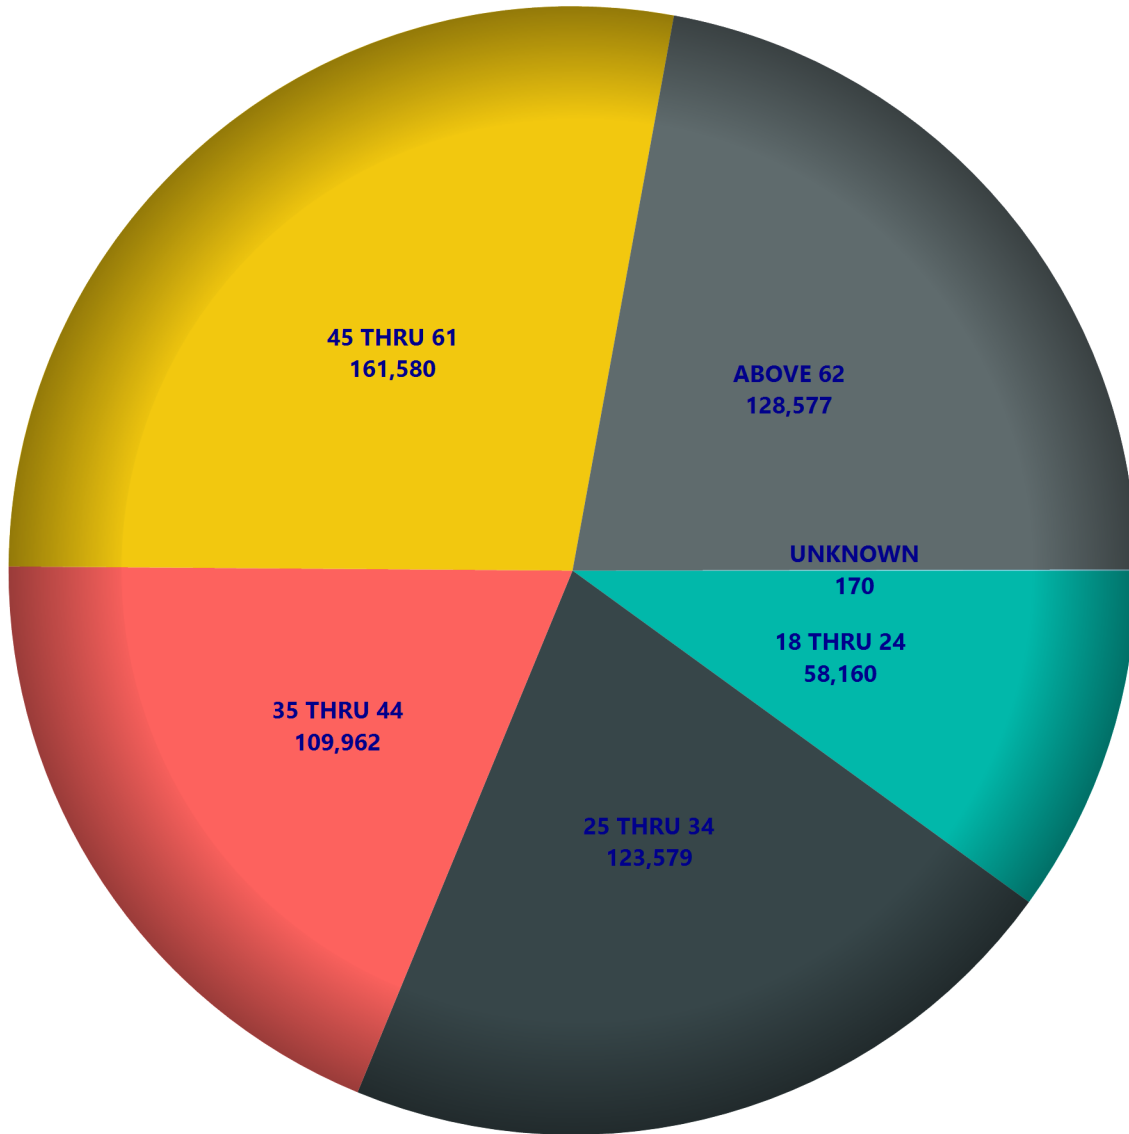

Political Groups:

- C - ALASKA CONSTITUTION PARTY
- E - MODERATE PARTY OF ALASKA
- G - GREEN PARTY OF ALASKA
- H - OWL PARTY
- K - ALLIANCE PARTY OF ALASKA
- L - ALASKA LIBERTARIAN PARTY
- O - PROGRESSIVE PARTY OF ALASKA
- P - PATRIOTS PARTY OF ALASKA
- V - VETERANS PARTY OF ALASKA
- W - UCES' CLOWNS PARTY

Other:

- N - NONPARTISAN
- U - UNDECLARED

Political Parties are those parties that have gained recognized political party status under Alaska Statutes 15.80.010(27) or by court order.

Political Groups are those groups that have applied for party status but have not met the qualifications to be a recognized political party under Alaska Statutes 15.80.010(26).

AGEGROUP	OTHER				RECOGNIZED POLITICAL PARTIES			OTHER	
	TOTAL	M	F	U	R	A	D	U	N
18 THRU 19	10597	5376	5167	54	1237	286	901	7072	930
20	8477	4341	4118	18	843	186	621	6192	528
21	9370	4784	4569	17	1269	240	885	6045	768
22 THRU 24	29716	15146	14433	137	4556	894	3058	17643	2909
25 THRU 34	123579	62391	60749	439	23208	3600	14767	64039	14630
35 THRU 44	109962	56782	52949	231	25314	3205	13251	50831	14571
45 THRU 54	90603	46725	43742	136	26202	2917	10832	37064	12005
55 THRU 59	50827	26202	24554	71	15611	1548	6579	18727	7650
60 THRU 61	20150	10317	9807	26	6010	682	2768	7136	3286
62 THRU 64	28999	14688	14260	51	8287	899	4401	9740	5298
65 THRU 74	68089	35455	32550	84	18415	1904	11295	20983	14783
ABOVE 75	31489	15251	16198	40	10199	847	5278	8243	6711
UNKNOWN	170	93	61	16	20	5	18	93	23
Total	582028	297551	283157	1320	141171	17213	74654	253808	84092

Voters By Age Group

Voters By Party