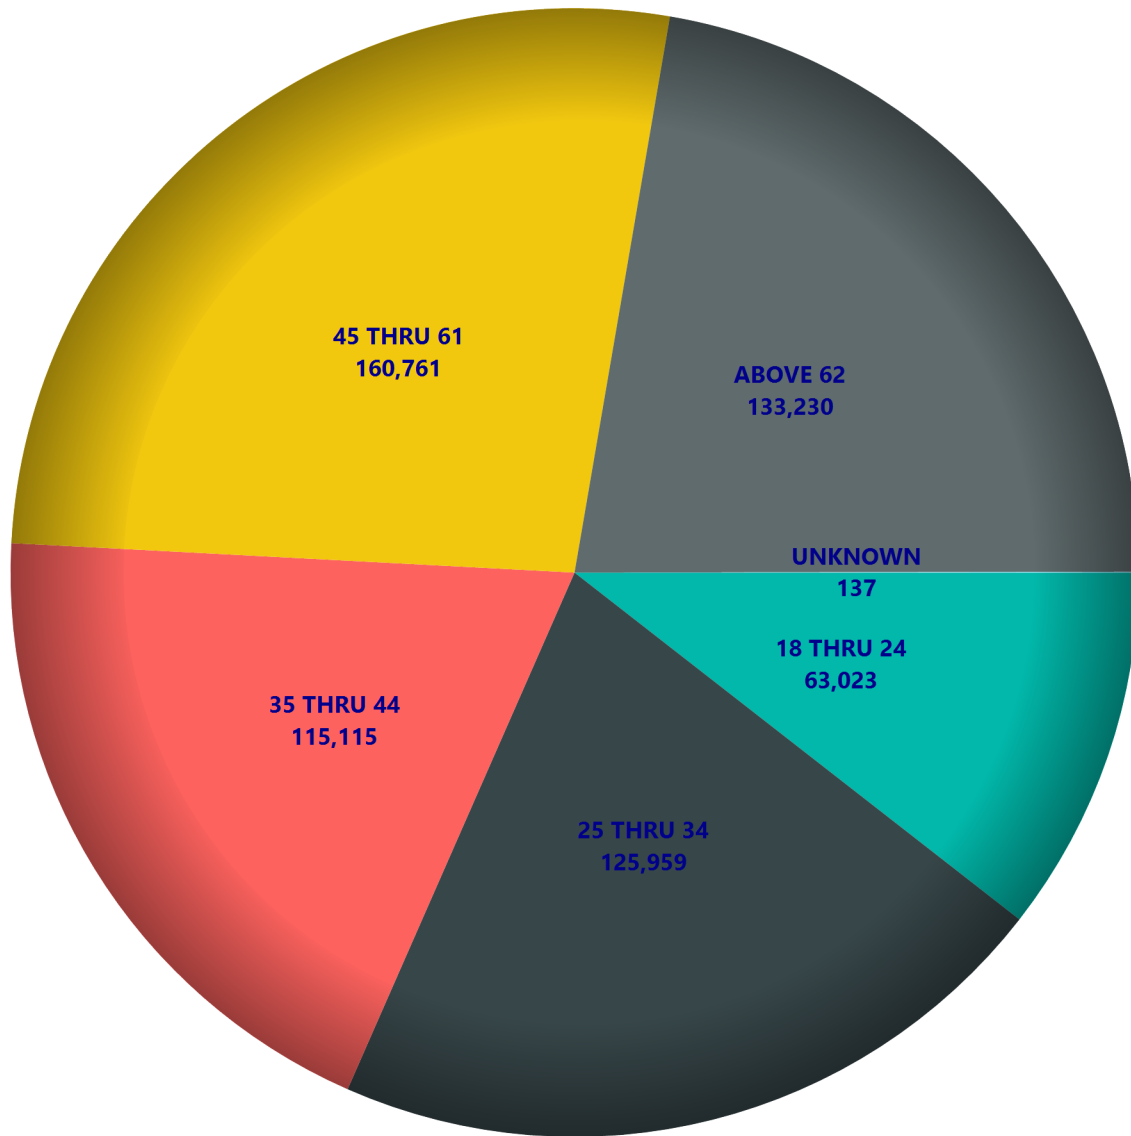

Political Groups:

- C - ALASKA CONSTITUTION PARTY
- E - MODERATE PARTY OF ALASKA
- G - GREEN PARTY OF ALASKA
- H - OWL PARTY
- K - ALLIANCE PARTY OF ALASKA
- L - ALASKA LIBERTARIAN PARTY
- O - PROGRESSIVE PARTY OF ALASKA
- P - PATRIOT'S PARTY OF ALASKA
- V - VETERANS PARTY OF ALASKA
- W - UCES' CLOWNS PARTY

Other:

- N - NONPARTISAN
- U - UNDECLARED

Political Parties are those parties that have gained recognized political party status under Alaska Statutes 15.80.010(27) or by court order.

Political Groups are those groups that have applied for party status but have not met the qualifications to be a recognized political party under Alaska Statutes 15.80.010(26).

AGEGROUP	OTHER				RECOGNIZED POLITICAL PARTIES			OTHER	
	TOTAL	M	F	U	R	D	A	U	N
18 THRU 19	13421	6723	6666	32	1979	1431	555	8264	982
20	9160	4779	4371	10	1127	958	287	5961	666
21	9498	4903	4581	14	1137	918	279	6313	673
22 THRU 24	30944	15859	15005	80	4792	3564	998	18081	2807
25 THRU 34	125959	63807	61845	307	23505	16321	3949	64759	13993
35 THRU 44	115115	59472	55463	180	26909	14519	3560	52614	14650
45 THRU 54	90555	46798	43660	97	26446	11081	3009	36910	11588
55 THRU 59	49937	25785	24098	54	15889	6561	1641	18293	6920
60 THRU 61	20269	10465	9787	17	6379	2929	676	6918	3112
62 THRU 64	29265	14846	14383	36	8698	4463	1066	9700	5011
65 THRU 74	70997	36821	34112	64	20159	12540	2260	21055	14327
ABOVE 75	32968	16010	16930	28	11022	5772	966	8317	6703
UNKNOWN	137	76	53	8	19	12	7	76	16
Total	598225	306344	290954	927	148061	81069	19253	257261	81448

Voters By Age Group

Voters By Party