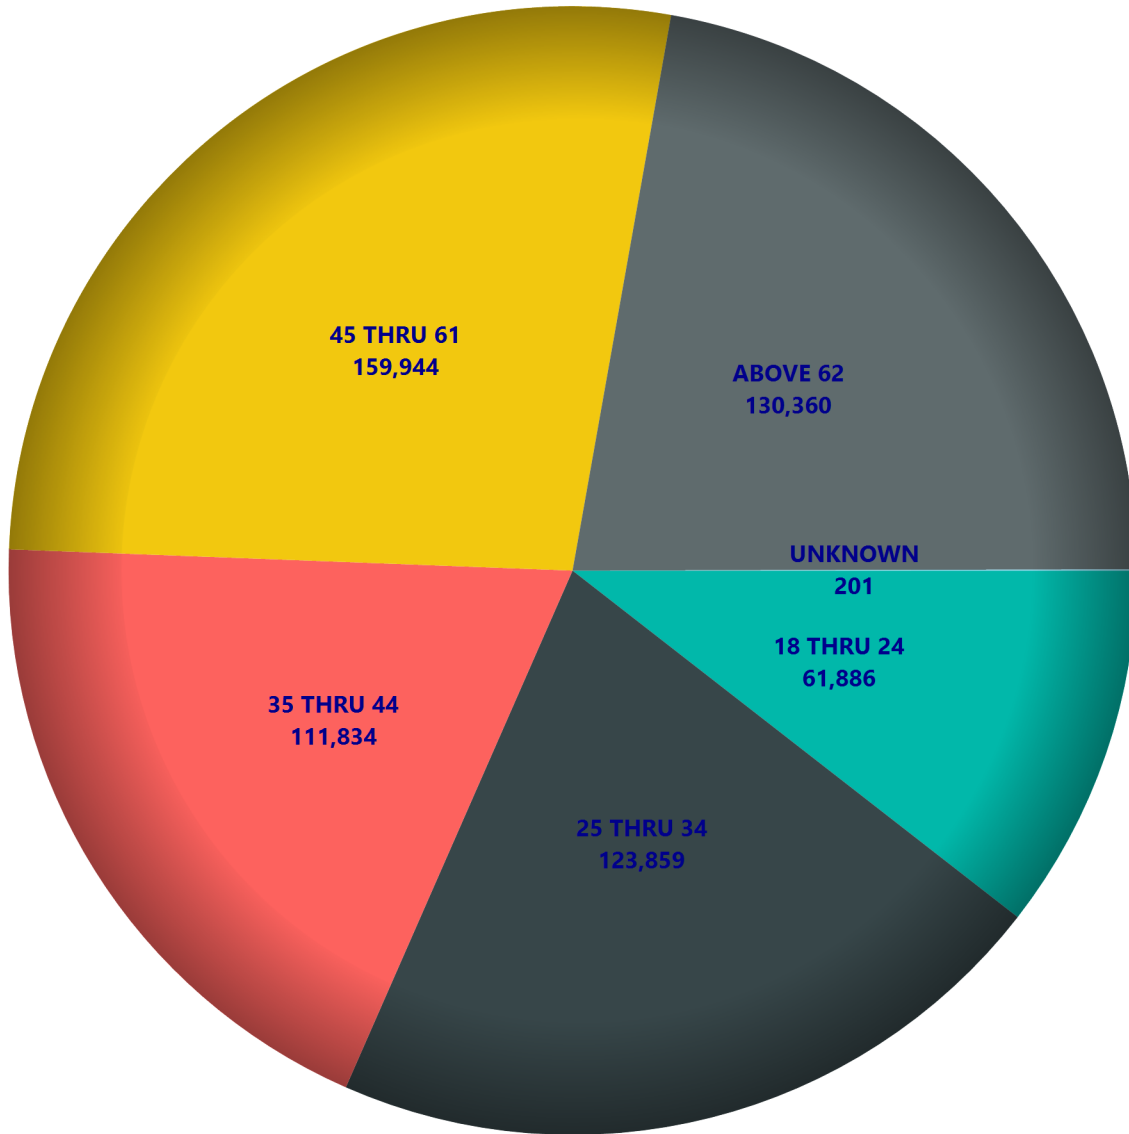

Political Groups:

- C - ALASKA CONSTITUTION PARTY
- E - MODERATE PARTY OF ALASKA
- G - GREEN PARTY OF ALASKA
- H - OWL PARTY
- K - ALLIANCE PARTY OF ALASKA
- L - ALASKA LIBERTARIAN PARTY
- O - PROGRESSIVE PARTY OF ALASKA
- P - PATRIOT'S PARTY OF ALASKA
- V - VETERANS PARTY OF ALASKA
- W - UCES' CLOWNS PARTY

Other:

- N - NONPARTISAN
- U - UNDECLARED

Political Parties are those parties that have gained recognized political party status under Alaska Statutes 15.80.010(27) or by court order.

Political Groups are those groups that have applied for party status but have not met the qualifications to be a recognized political party under Alaska Statutes 15.80.010(26).

AGEGROUP	OTHER				RECOGNIZED POLITICAL PARTIES			OTHER	
	TOTAL	M	F	U	A	D	R	U	N
18 THRU 19	13156	6688	6441	27	283	987	1245	9615	877
20	9065	4680	4374	11	208	740	909	6483	602
21	9444	4877	4553	14	239	810	1077	6451	685
22 THRU 24	30221	15453	14686	82	847	3251	4456	18206	2823
25 THRU 34	123859	62717	60847	295	3531	15335	22573	65157	13957
35 THRU 44	111834	57774	53905	155	3277	13762	25284	52263	14414
45 THRU 54	89959	46391	43478	90	2846	10866	25617	37434	11646
55 THRU 59	49960	25810	24098	52	1548	6442	15326	18730	7222
60 THRU 61	20025	10303	9705	17	675	2851	5996	7032	3195
62 THRU 64	29067	14733	14299	35	941	4398	8339	9920	5133
65 THRU 74	69187	35944	33176	67	2005	11934	18754	21261	14542
ABOVE 75	32106	15566	16512	28	896	5509	10388	8352	6753
UNKNOWN	201	94	99	8	8	41	24	97	25
Total	588084	301030	286173	881	17304	76926	139988	261001	81874

Voters By Age Group

Voters By Party