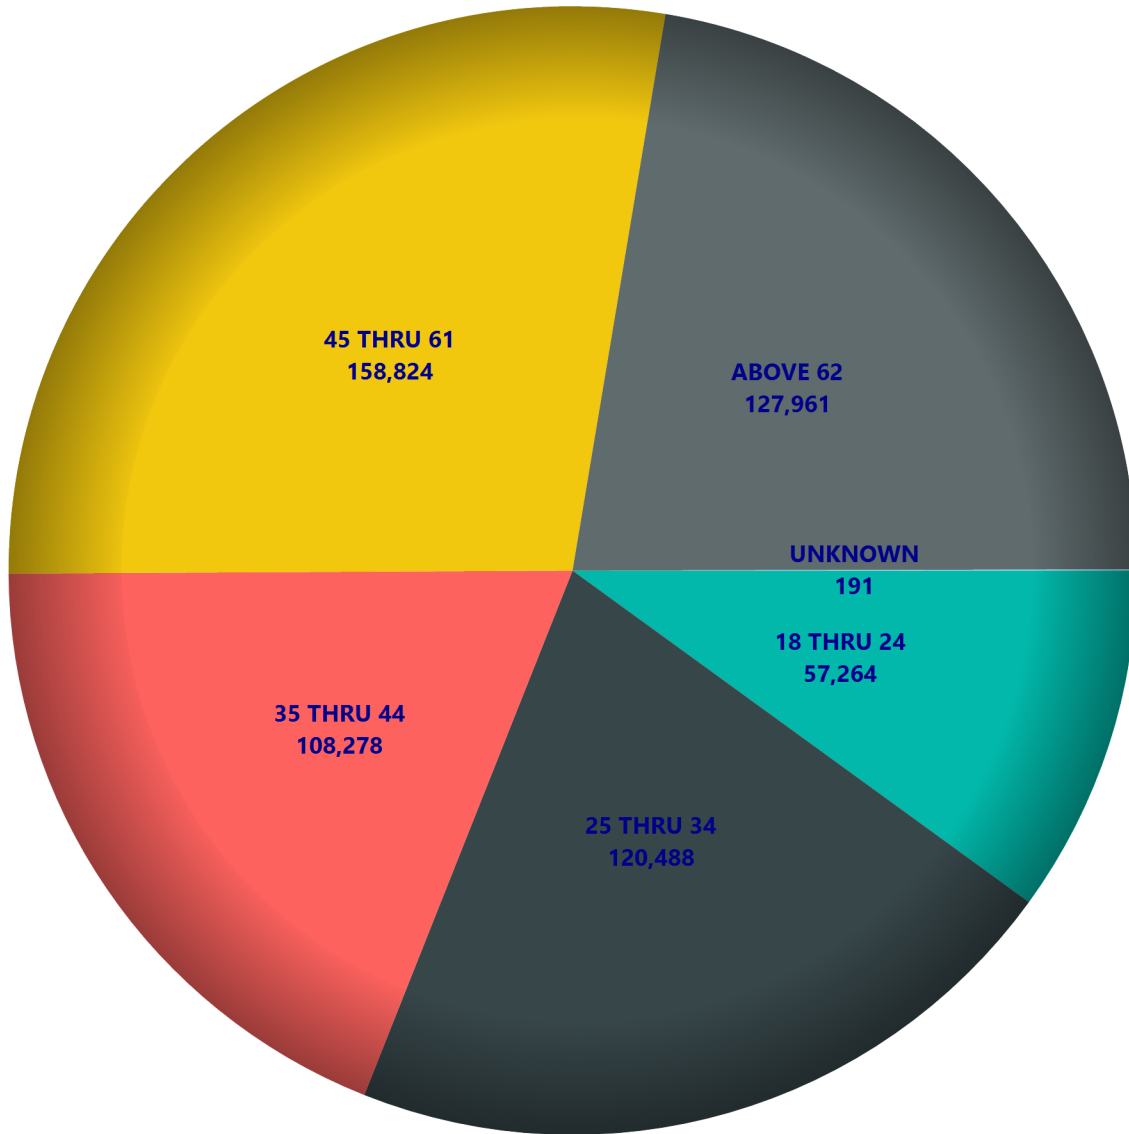

Political Groups:

- C - ALASKA CONSTITUTION PARTY
- E - MODERATE PARTY OF ALASKA
- G - GREEN PARTY OF ALASKA
- H - OWL PARTY
- K - ALLIANCE PARTY OF ALASKA
- L - ALASKA LIBERTARIAN PARTY
- O - PROGRESSIVE PARTY OF ALASKA
- P - PATRIOTS PARTY OF ALASKA
- V - VETERANS PARTY OF ALASKA
- W - UCES' CLOWNS PARTY

Other:

- N - NONPARTISAN
- U - UNDECLARED

Political Parties are those parties that have gained recognized political party status under Alaska Statutes 15.80.010(27) or by court order.

Political Groups are those groups that have applied for party status but have not met the qualifications to be a recognized political party under Alaska Statutes 15.80.010(26).

AGEGROUP	OTHER			RECOGNIZED POLITICAL PARTIES			OTHER		
	TOTAL	M	F	U	A	D	R	N	U
18 THRU 19	10130	5100	4957	73	269	1004	1289	927	6480
20	8574	4403	4148	23	191	697	880	556	6126
21	9190	4693	4482	15	230	873	1183	727	6000
22 THRU 24	29370	14937	14326	107	878	3189	4482	2826	17376
25 THRU 34	120488	60764	59347	377	3482	15028	22606	14034	62126
35 THRU 44	108278	55774	52303	201	3162	13382	24882	14221	49910
45 THRU 54	88971	45809	43045	117	2843	10801	25707	11691	36382
55 THRU 59	49972	25775	24131	66	1526	6525	15381	7443	18403
60 THRU 61	19881	10190	9671	20	682	2782	5957	3232	6976
62 THRU 64	28711	14534	14135	42	874	4388	8214	5225	9645
65 THRU 74	67837	35276	32479	82	1902	11558	18348	14566	20777
ABOVE 75	31413	15230	16145	38	834	5334	10184	6666	8183
UNKNOWN	191	103	74	14	9	26	21	25	98
Total	573006	292588	279243	1175	16882	75587	139134	82139	248482

Voters By Age Group

Voters By Party