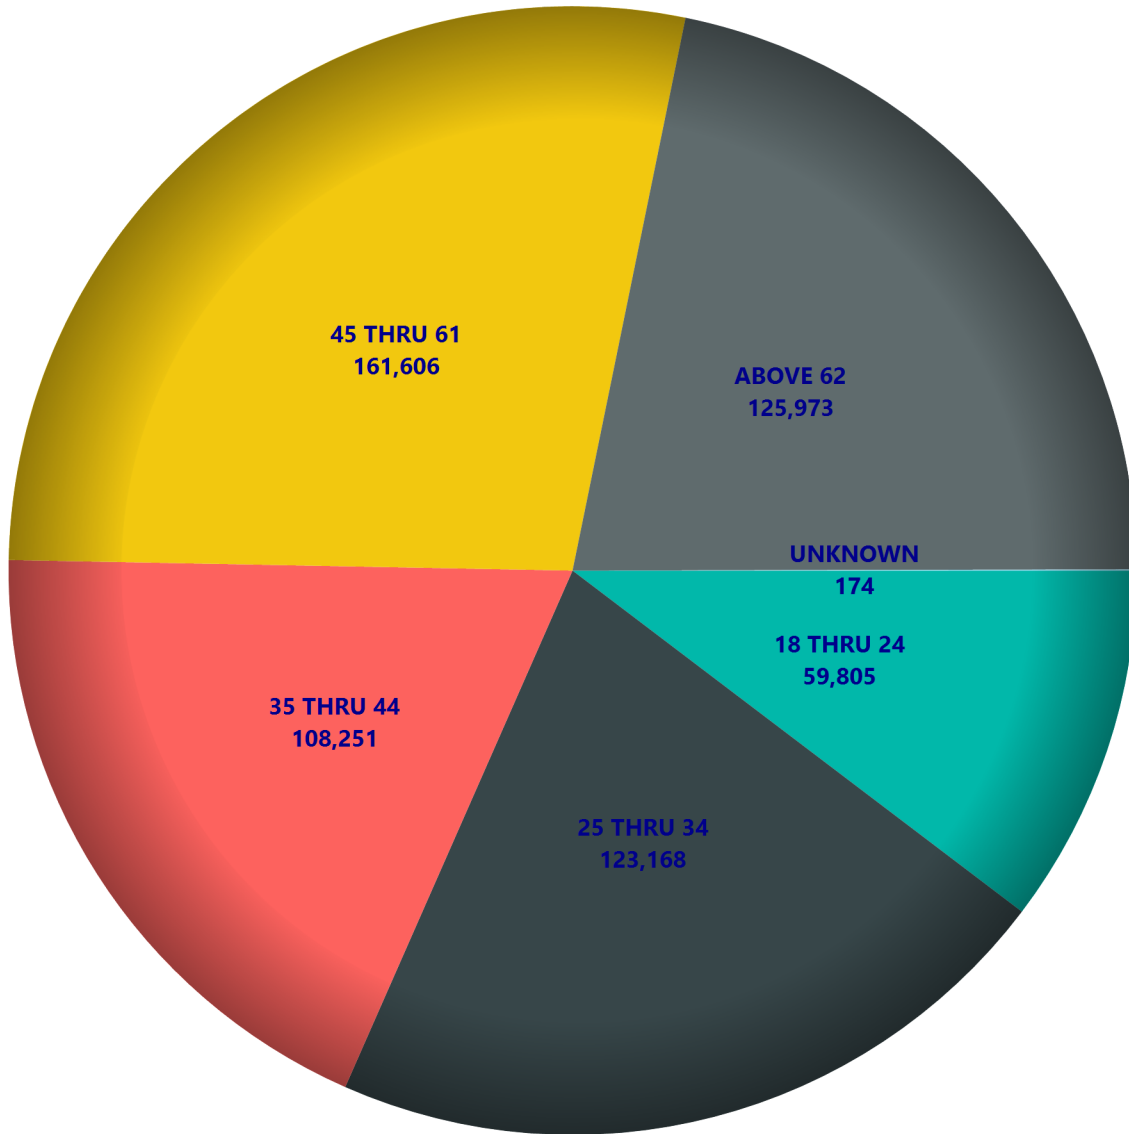

Political Groups:

- C - ALASKA CONSTITUTION PARTY
- E - MODERATE PARTY OF ALASKA
- G - GREEN PARTY OF ALASKA
- H - OWL PARTY
- K - ALLIANCE PARTY OF ALASKA
- L - ALASKA LIBERTARIAN PARTY
- O - PROGRESSIVE PARTY OF ALASKA
- P - PATRIOTS PARTY OF ALASKA
- V - VETERANS PARTY OF ALASKA
- W - UCES' CLOWNS PARTY

Other:

- N - NONPARTISAN
- U - UNDECLARED

Political Parties are those parties that have gained recognized political party status under Alaska Statutes 15.80.010(27) or by court order.

Political Groups are those groups that have applied for party status but have not met the qualifications to be a recognized political party under Alaska Statutes 15.80.010(26).

AGEGROUP	OTHER				RECOGNIZED POLITICAL PARTIES			OTHER	
	TOTAL	M	F	U	A	R	D	U	N
18 THRU 19	12067	6130	5897	40	283	1261	938	8517	905
20	8602	4444	4142	16	175	853	575	6347	538
21	9248	4690	4539	19	256	1352	938	5771	766
22 THRU 24	29888	15213	14535	140	919	4641	3045	17703	2928
25 THRU 34	123168	62320	60408	440	3538	23155	14515	64123	14539
35 THRU 44	108251	55848	52182	221	3151	25078	12944	50050	14317
45 THRU 54	90457	46608	43710	139	2923	26190	10800	36900	12071
55 THRU 59	51060	26359	24623	78	1547	15591	6671	18835	7697
60 THRU 61	20089	10276	9781	32	669	5888	2809	7090	3384
62 THRU 64	28756	14537	14177	42	887	8163	4392	9632	5319
65 THRU 74	66607	34781	31735	91	1868	18058	11043	20410	14549
ABOVE 75	30610	14799	15774	37	814	9926	5111	8032	6524
UNKNOWN	174	97	64	13	7	20	17	95	24
Total	578977	296102	281567	1308	17037	140176	73798	253505	83561

Voters By Age Group

Voters By Party