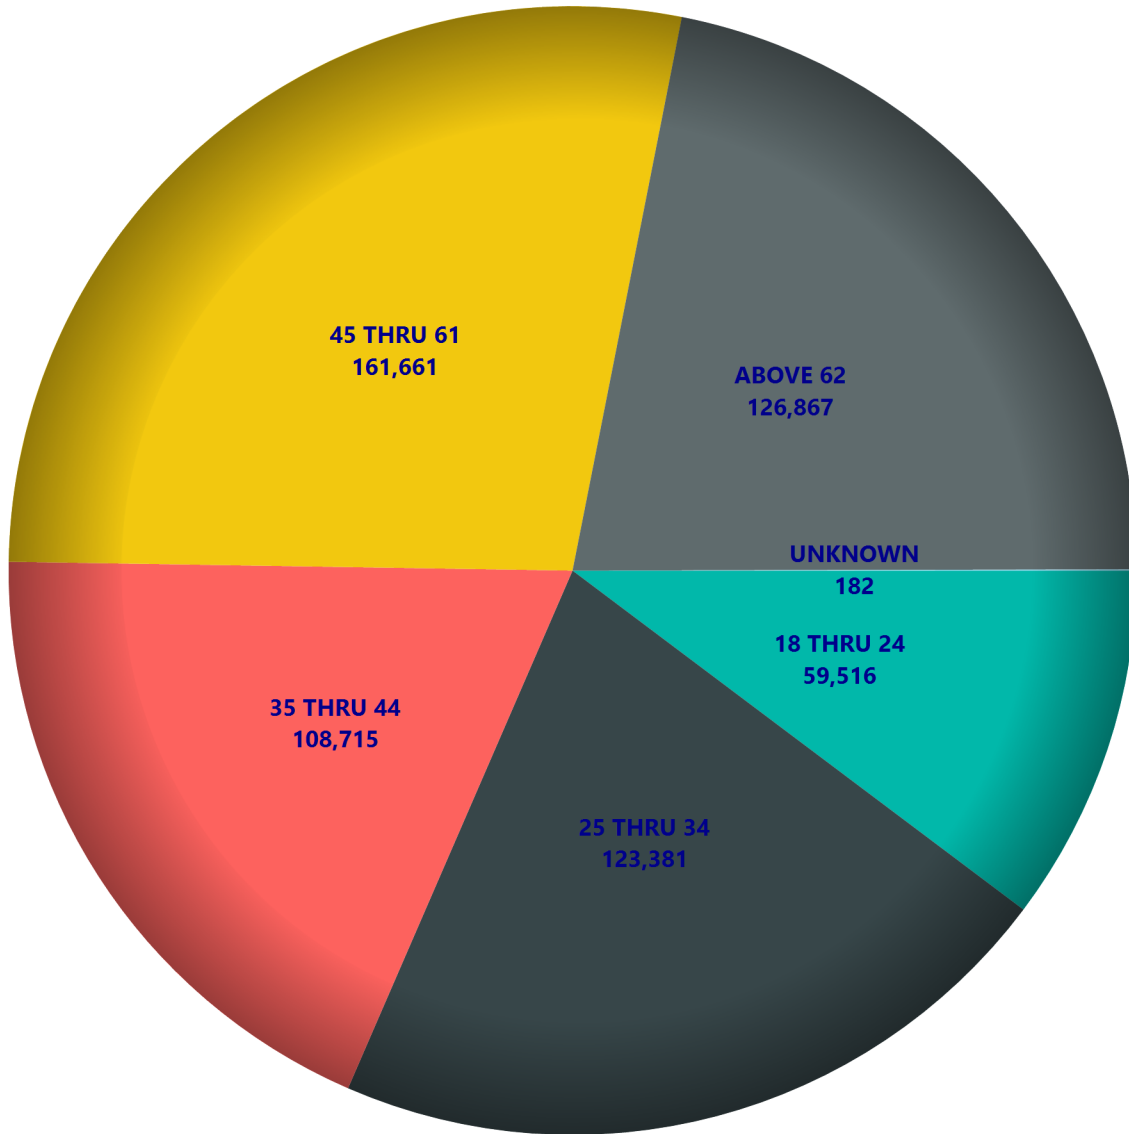

Alaska Voter Registration By Age

As of 11/4/2019 10:14:09 AM

POLITICAL GROUPS									
E	C	L	W	H	K	P	G	O	V
7	24	84	4			2	23	4	9
8	6	72	1			5	21	1	2
6	18	109	3		2	1	23	1	8
10	45	455	9	3	1	4	100	6	23
38	136	2434	26	10		18	355	15	275
15	108	1869	26	1	1	18	400	12	299
19	85	972	7	2		10	269	1	213
6	39	402	3	1		6	134	5	110
3	20	146	1		1	3	52		38
3	15	216	5			2	76	1	53
5	34	376	3		1	4	138	5	117
1	7	111				2	33	1	50
		6					6		
121	537	7252	88	17	6	75	1630	52	1197

Voters By Age Group