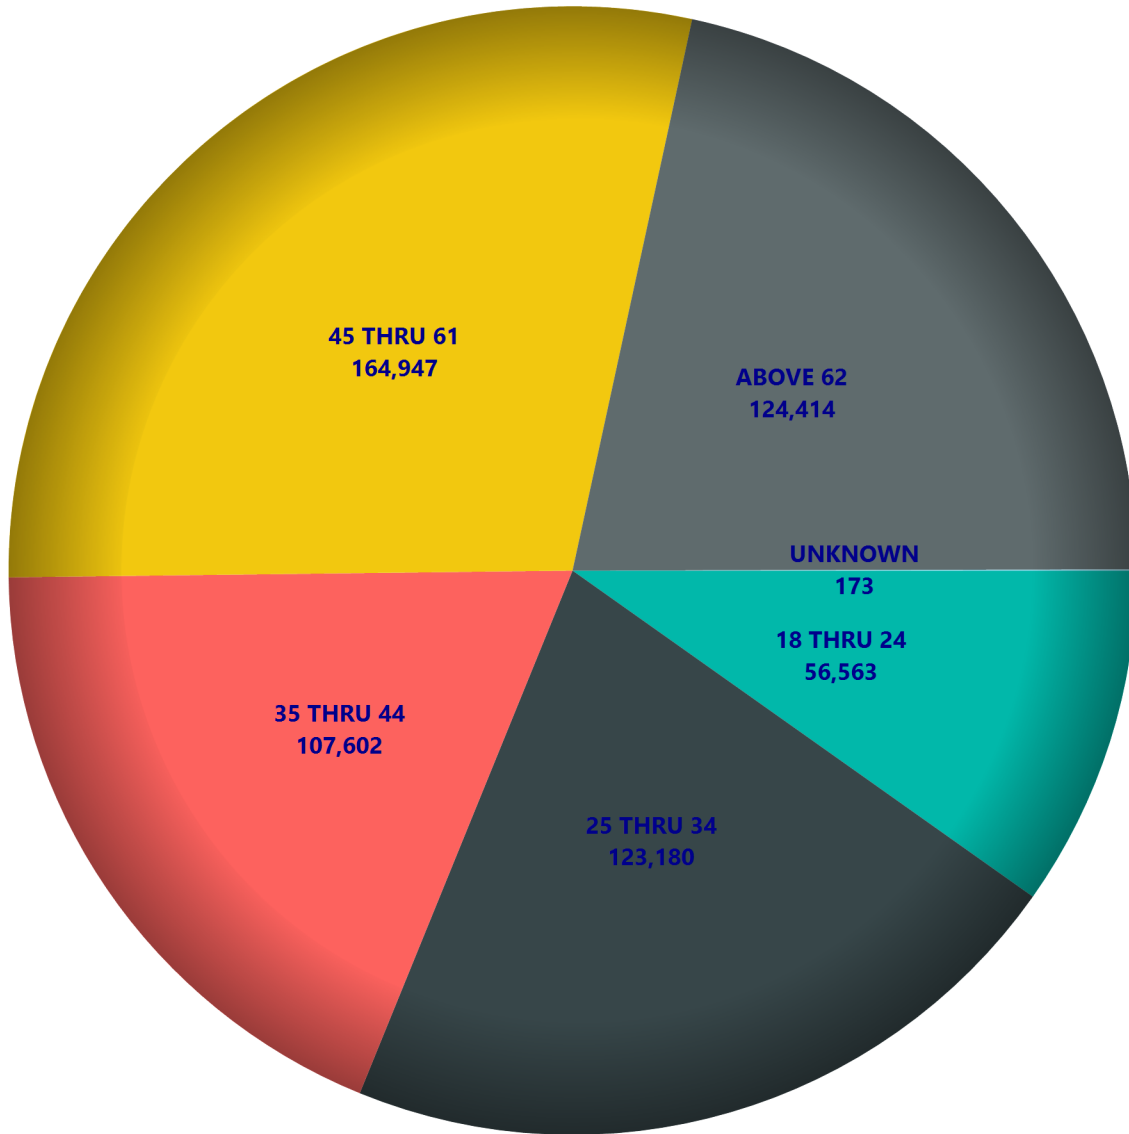

Political Groups:

- C - ALASKA CONSTITUTION PARTY
- E - MODERATE PARTY OF ALASKA
- G - GREEN PARTY OF ALASKA
- H - OWL PARTY
- L - ALASKA LIBERTARIAN PARTY
- O - PROGRESSIVE PARTY OF ALASKA
- P - PATRIOT'S PARTY OF ALASKA
- V - VETERANS PARTY OF ALASKA
- W - UCES' CLOWNS PARTY

Other:

- N - NONPARTISAN
- U - UNDECLARED

Political Parties are those parties that have gained recognized political party status under Alaska Statutes 15.60.010(25) or by court order.

Political Groups are those groups that have applied for party status but have not met the qualifications to be a recognized political party under Alaska Statutes 15.60.010(24).

AGEGROUP	OTHER				RECOGNIZED POLITICAL PARTIES			OTHER		POLITICAL GROUPS								
	TOTAL	M	F	U	D	A	R	N	U	V	P	G	O	C	H	E	L	W
18 THRU 19	10005	4991	4911	103	940	258	1332	836	6489	6	4	25	2	14		7	91	1
20	8286	4174	4081	31	740	192	1081	604	5543	5		10	1	9		8	91	2
21	8721	4447	4251	23	852	273	1285	781	5368	3	1	33	1	14		4	103	3
22 THRU 24	29551	14920	14335	296	3218	949	4951	3116	16657	22	3	97	2	39	1	4	487	5
25 THRU 34	123180	62075	60383	722	14948	3603	24309	15066	61868	273	15	371	9	129	7	22	2539	21
35 THRU 44	107602	55439	51837	326	13230	3187	25775	14608	48137	265	12	386	9	85		7	1885	16
45 THRU 54	92380	47650	44520	210	11297	2918	27368	12585	36621	199	9	287	2	80	1	11	997	5
55 THRU 59	52236	26949	25183	104	6961	1611	16027	8139	18767	108	4	136	2	42		5	434	
60 THRU 61	20331	10363	9917	51	2926	673	5966	3545	6981	29	2	50		14			144	1
62 THRU 64	29078	14694	14337	47	4607	876	8254	5560	9419	44	1	77		13			222	5
65 THRU 74	65477	34250	31125	102	11043	1777	17888	14499	19584	118	1	146	4	26		3	385	3
ABOVE 75	29859	14427	15392	40	5117	790	9829	6392	7535	48	1	30		3		1	113	
UNKNOWN	173	96	62	15	10	8	25	19	100			5					6	
Total	576879	294475	280334	2070	75889	17115	144090	85750	243069	1120	53	1653	32	468	9	72	7497	62

Voters By Age Group

Voters By Party