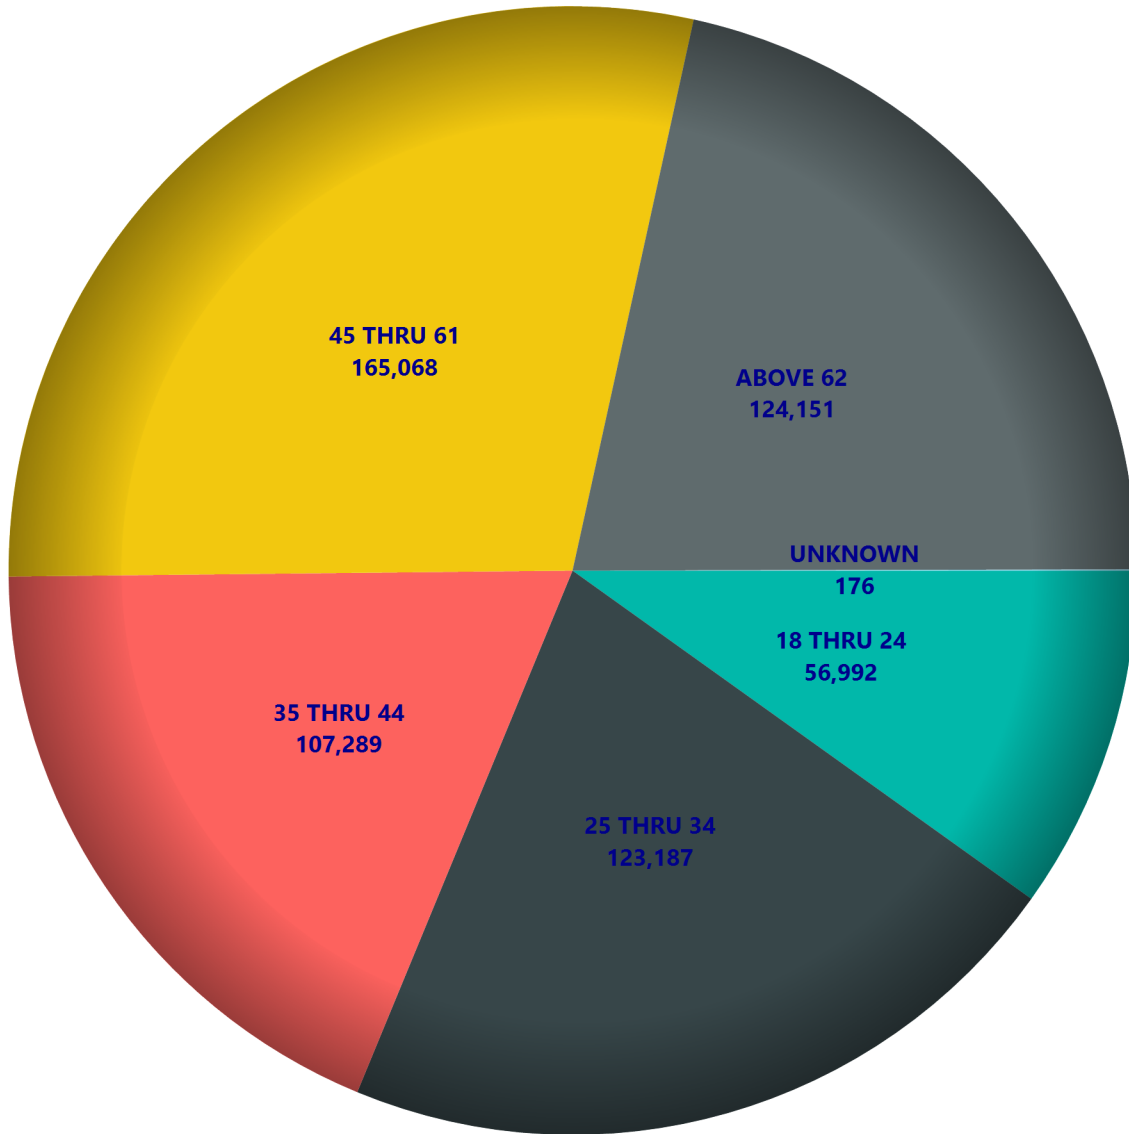

Political Groups:

- C - ALASKA CONSTITUTION PARTY
- E - MODERATE PARTY OF ALASKA
- G - GREEN PARTY OF ALASKA
- H - OWL PARTY
- L - ALASKA LIBERTARIAN PARTY
- O - PROGRESSIVE PARTY OF ALASKA
- P - PATRIOT'S PARTY OF ALASKA
- T - TWELVE VISIONS PARTY OF ALASKA
- V - VETERANS PARTY OF ALASKA
- W - UCES' CLOWNS PARTY

Other:

- N - NONPARTISAN
- U - UNDECLARED

Political Parties are those parties that have gained recognized political party status under Alaska Statutes 15.60.010(25) or by court order.

Political Groups are those groups that have applied for party status but have not met the qualifications to be a recognized political party under Alaska Statutes 15.60.010(24).

AGEGROUP	OTHER				RECOGNIZED POLITICAL PARTIES			OTHER	
	TOTAL	M	F	U	D	A	R	N	U
18 THRU 19	10260	5125	5036	99	946	259	1335	832	6746
20	8377	4218	4127	32	757	197	1134	621	5543
21	8742	4459	4258	25	864	267	1270	779	5407
22 THRU 24	29613	14927	14387	299	3249	957	4971	3117	16658
25 THRU 34	123187	62105	60353	729	14931	3580	24341	15076	61893
35 THRU 44	107289	55271	51692	326	13182	3169	25725	14582	47985
45 THRU 54	92514	47711	44590	213	11338	2910	27460	12606	36640
55 THRU 59	52133	26909	25123	101	6958	1600	15981	8123	18739
60 THRU 61	20421	10356	10013	52	2934	685	5981	3583	6993
62 THRU 64	29100	14737	14315	48	4646	874	8233	5569	9410
65 THRU 74	65264	34169	30993	102	11002	1769	17832	14488	19500
ABOVE 75	29787	14392	15354	41	5110	784	9793	6371	7533
UNKNOWN	176	100	62	14	13	7	30	21	94
Total	576863	294479	280303	2081	75930	17058	144086	85768	243141

Voters By Age Group

Voters By Party