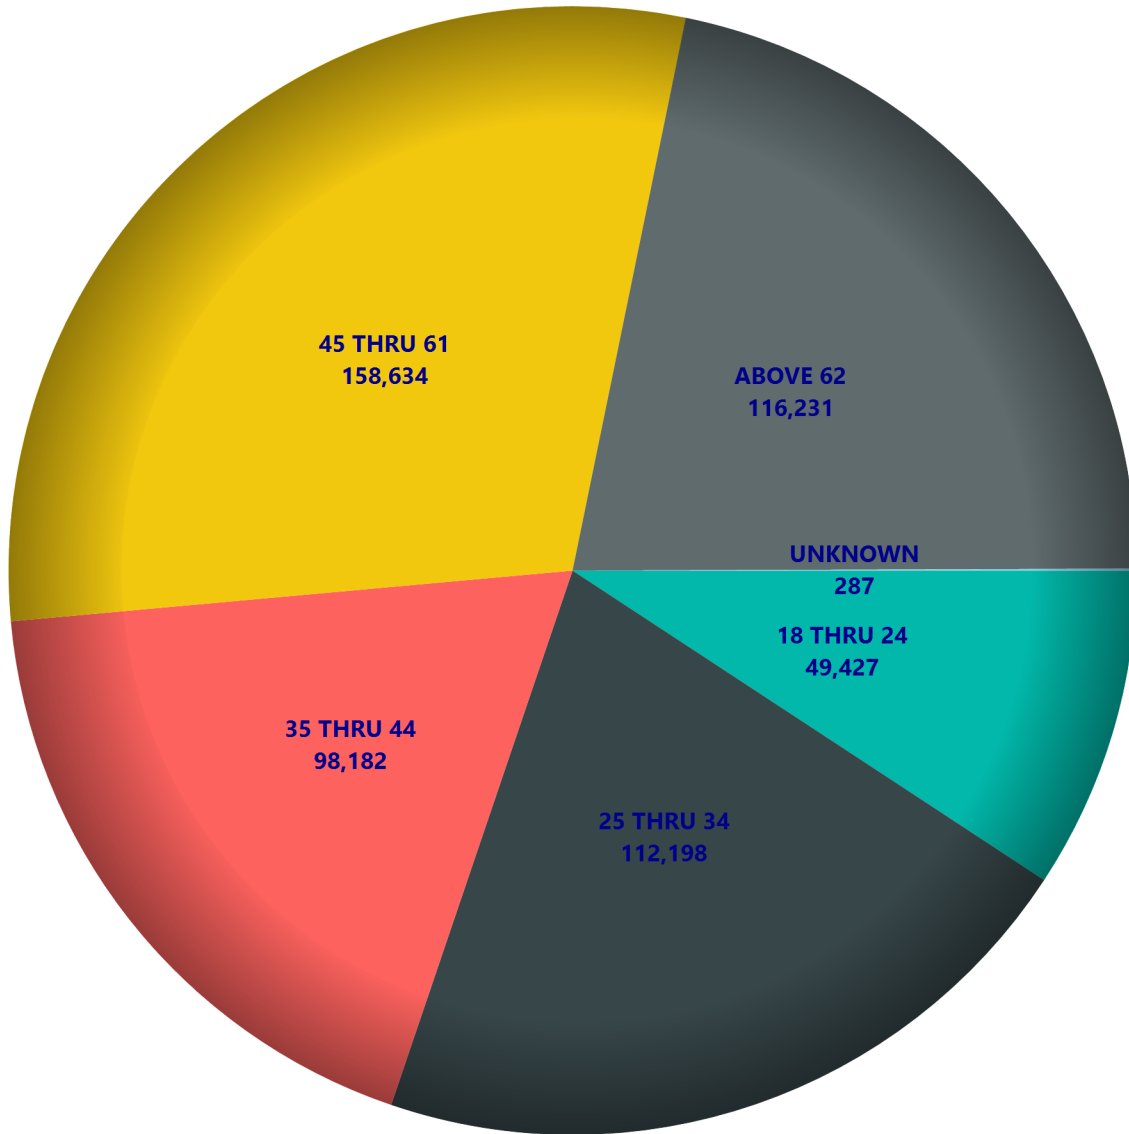

Political Groups:

- C - ALASKA CONSTITUTION PARTY
- E - MODERATE PARTY OF ALASKA
- G - GREEN PARTY OF ALASKA
- O - PROGRESSIVE PARTY OF ALASKA
- P - PATRIOT'S PARTY OF ALASKA
- T - TWELVE VISIONS PARTY OF ALASKA
- V - VETERANS PARTY OF ALASKA
- W - UCES' CLOWNS PARTY

Other:

- N - NONPARTISAN
- U - UNDECLARED
- H - OWL PARTY

Political Parties are those parties that have gained recognized political party status under Alaska Statutes 15.60.010(25) or by court order.

Political Groups are those groups that have applied for party status but have not met the qualifications to be a recognized political party under Alaska Statutes 15.60.010(24).

AGEGROUP	OTHER				RECOGNIZED POLITICAL PARTIES				OTHER		POLITICAL GROUPS							
	TOTAL	M	F	U	D	A	L	R	N	U	V	T	G	C	E	P	W	O
18 THRU 19	7895	3959	3801	135	768	211	91	1120	731	4925	5	2	18	13	3	3	4	1
20	6942	3451	3436	55	797	217	91	1129	675	3997	3	1	23	7			2	
21	7793	3905	3772	116	832	265	134	1295	881	4331	5	3	34	11	1		1	
22 THRU 24	26797	13380	12919	498	3197	993	488	5043	3086	13810	28	3	101	39	1	2	4	2
25 THRU 34	112198	56054	55014	1130	14519	3518	2533	23838	14701	52285	258	15	364	121	8	11	22	5
35 THRU 44	98182	50164	47537	481	12800	3134	1747	24695	13950	41088	259	7	397	75	1	9	13	7
45 THRU 54	88701	45448	42898	355	11460	3012	963	27342	12656	32669	213	3	294	76	3	9	1	
55 THRU 59	50204	25661	24379	164	7119	1683	454	15510	8241	16906	108	2	140	35	1	5		
60 THRU 61	19729	9939	9716	74	3059	659	169	5752	3689	6296	31		55	18		1		
62 THRU 64	27739	14166	13504	69	4643	873	233	7899	5502	8437	51	4	80	12	1	2	2	
65 THRU 74	61152	31923	29077	152	10841	1691	372	16895	14012	17039	126	1	144	25	1	1	2	2
ABOVE 75	27340	13223	14061	56	4907	807	103	9058	6008	6381	46		26	4				
UNKNOWN	287	157	110	20	24	10	15	44	37	152			5					
Total	534959	271430	260224	3305	74966	17073	7393	139620	84169	208316	1133	41	1681	436	20	43	51	17

Voters By Age Group

Voters By Party