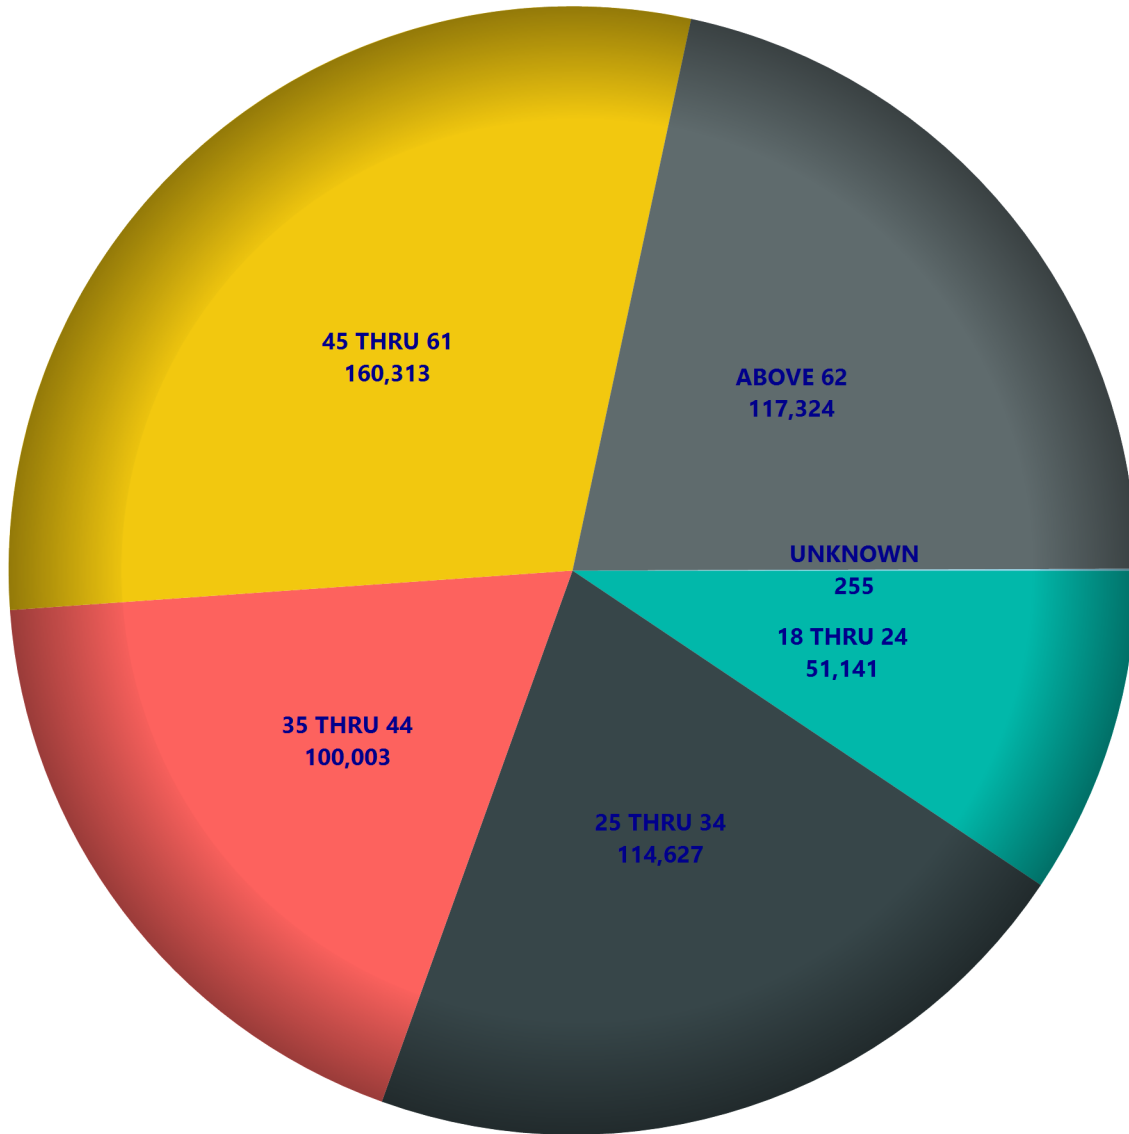

Political Groups:

- C - ALASKA CONSTITUTION PARTY
- E - MODERATE PARTY OF ALASKA
- G - GREEN PARTY OF ALASKA
- O - PROGRESSIVE PARTY OF ALASKA
- P - PATRIOTS PARTY OF ALASKA
- T - TWELVE VISIONS PARTY OF ALASKA
- V - VETERANS PARTY OF ALASKA
- W - UCES' CLOWNS PARTY

Other:

- N - NONPARTISAN
- U - UNDECLARED
- H - OWL PARTY

Political Parties are those parties that have gained recognized political party status under Alaska Statutes 15.60.010(25) or by court order.

Political Groups are those groups that have applied for party status but have not met the qualifications to be a recognized political party under Alaska Statutes 15.60.010(24).

AGEGROUP	OTHER				RECOGNIZED POLITICAL PARTIES				OTHER		POLITICAL GROUPS							
	TOTAL	M	F	U	A	R	D	L	U	N	V	T	G	C	E	W	P	O
18 THRU 19	8413	4221	4071	121	208	1091	768	93	5443	757	6	3	19	14	4	4	3	
20	7247	3612	3585	50	214	1144	801	89	4303	658	3	1	22	9		2		1
21	7960	3988	3878	94	251	1275	813	131	4554	884	6	2	31	11	1	1		
22 THRU 24	27521	13800	13264	457	1005	5041	3203	494	14506	3088	29	5	104	35	2	6	2	1
25 THRU 34	114627	57335	56245	1047	3534	23837	14548	2542	54601	14751	262	13	368	122	8	23	12	6
35 THRU 44	100003	51167	48397	439	3149	24788	12828	1767	42721	13979	257	9	397	77	1	14	9	7
45 THRU 54	89715	46038	43350	327	3016	27286	11442	975	33736	12656	213	4	295	77	4	2	9	
55 THRU 59	50687	25937	24603	147	1682	15491	7088	446	17474	8215	108	2	138	37	1		5	
60 THRU 61	19911	10090	9751	70	672	5797	3034	168	6476	3654	32	1	59	16		1	1	
62 THRU 64	27950	14238	13652	60	869	7858	4637	231	8717	5491	47	4	77	12	1	5	1	
65 THRU 74	61669	32271	29263	135	1710	16899	10790	373	17584	14006	129	1	145	26	1	2	1	2
ABOVE 75	27705	13369	14284	52	808	9114	4920	107	6638	6037	47		30	4				
UNKNOWN	255	136	103	16	12	39	26	12	127	32			5	2				
Total	543663	276202	264446	3015	17130	139660	74898	7428	216880	84208	1139	45	1690	442	23	60	43	17

Voters By Age Group

Voters By Party