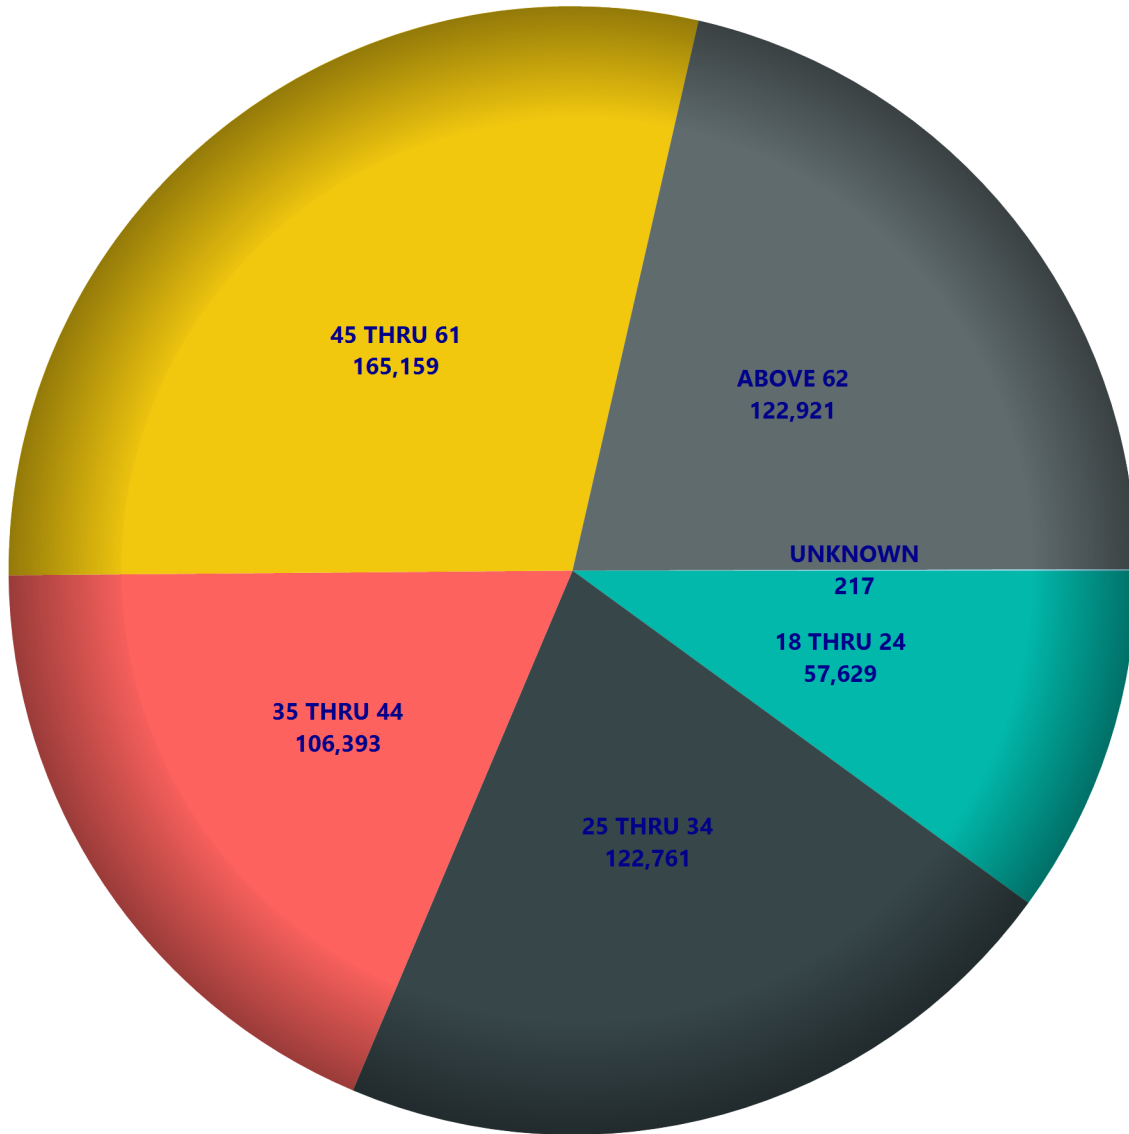

**Political Groups** are those groups that have applied for party status but have not met the qualifications to be a recognized political party under Alaska Statutes 15.60.010(24).

AGEGROUP	OTHER				RECOGNIZED POLITICAL PARTIES				OTHER	
	TOTAL	M	F	U	D	A	L	R	N	U
18 THRU 19	10852	5411	5343	98	923	272	91	1277	819	7411
20	8371	4178	4161	32	794	201	87	1198	659	5392
21	8777	4460	4294	23	832	265	109	1273	797	5446
22 THRU 24	29629	14981	14337	311	3251	977	490	4953	3106	16669
25 THRU 34	122761	61862	60156	743	14816	3634	2526	24218	14969	61740
35 THRU 44	106393	54827	51243	323	13107	3156	1837	25457	14433	47622
45 THRU 54	92554	47738	44602	214	11353	2950	980	27482	12585	36610
55 THRU 59	52175	26907	25163	105	7001	1613	439	15906	8139	18785
60 THRU 61	20430	10360	10022	48	2988	687	146	5935	3578	6991
62 THRU 64	28962	14684	14231	47	4620	859	230	8138	5567	9406
65 THRU 74	64575	33835	30635	105	10899	1745	373	17630	14357	19283
ABOVE 75	29384	14177	15166	41	5070	781	109	9669	6281	7392
UNKNOWN	217	118	78	21	14	8	11	30	22	127
<b>Total</b>	<b>575080</b>	<b>293538</b>	<b>279431</b>	<b>2111</b>	<b>75668</b>	<b>17148</b>	<b>7428</b>	<b>143166</b>	<b>85312</b>	<b>242874</b>

# Alaska Voter Registration By Age

As of 12/3/2018 8:12:28 AM

POLITICAL GROUPS								
C	T	O	V	G	E	P	W	H
11	3	2	4	26	8	3	2	
11		1	5	13	8		2	
14	3		4	28	2	1	3	
37	4	2	27	98	5	3	6	1
128	14	9	273	374	19	12	22	7
78	11	10	259	392	7	11	13	
75	4	2	206	283	9	9	5	1
40	2	1	104	136	4	4	1	
14	1		32	56		2		
13	2		45	77		1	4	
24	2	4	115	137	2	1	3	
2	1		47	31	1			
				5				
447	47	31	1121	1656	65	47	61	9

# Alaska Voter Registration By Age

As of 12/3/2018 8:12:28 AM

## Voters By Age Group

As of 12/3/2018 8:12:28 AM

Voters By Party