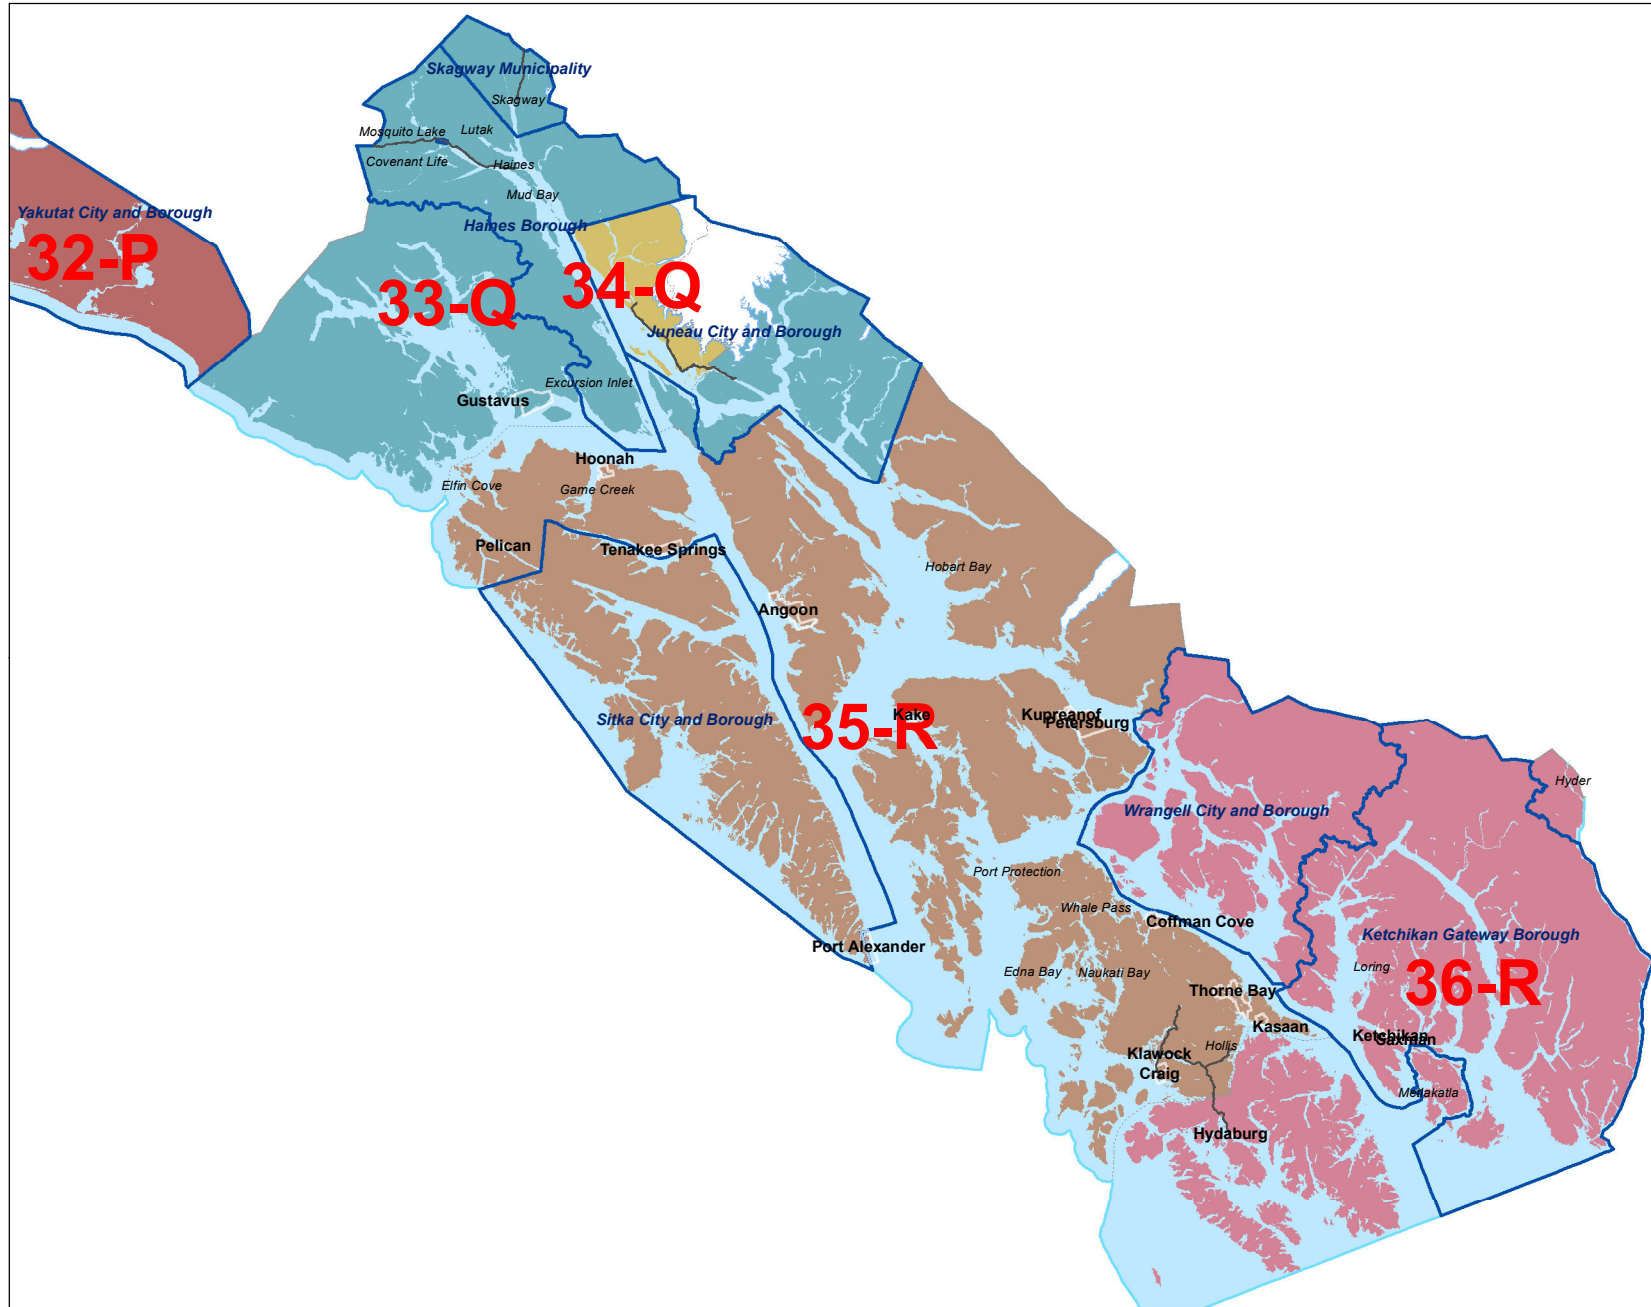

2013 Proclamation House Districts

Southeast

Legend

- Military (indicated by a red diagonal line symbol)
- City (indicated by a white square symbol)
- Borough (indicated by a blue square symbol)
- Water Boundary (indicated by a blue line symbol)

Prepared by:
Alaska Redistricting Board