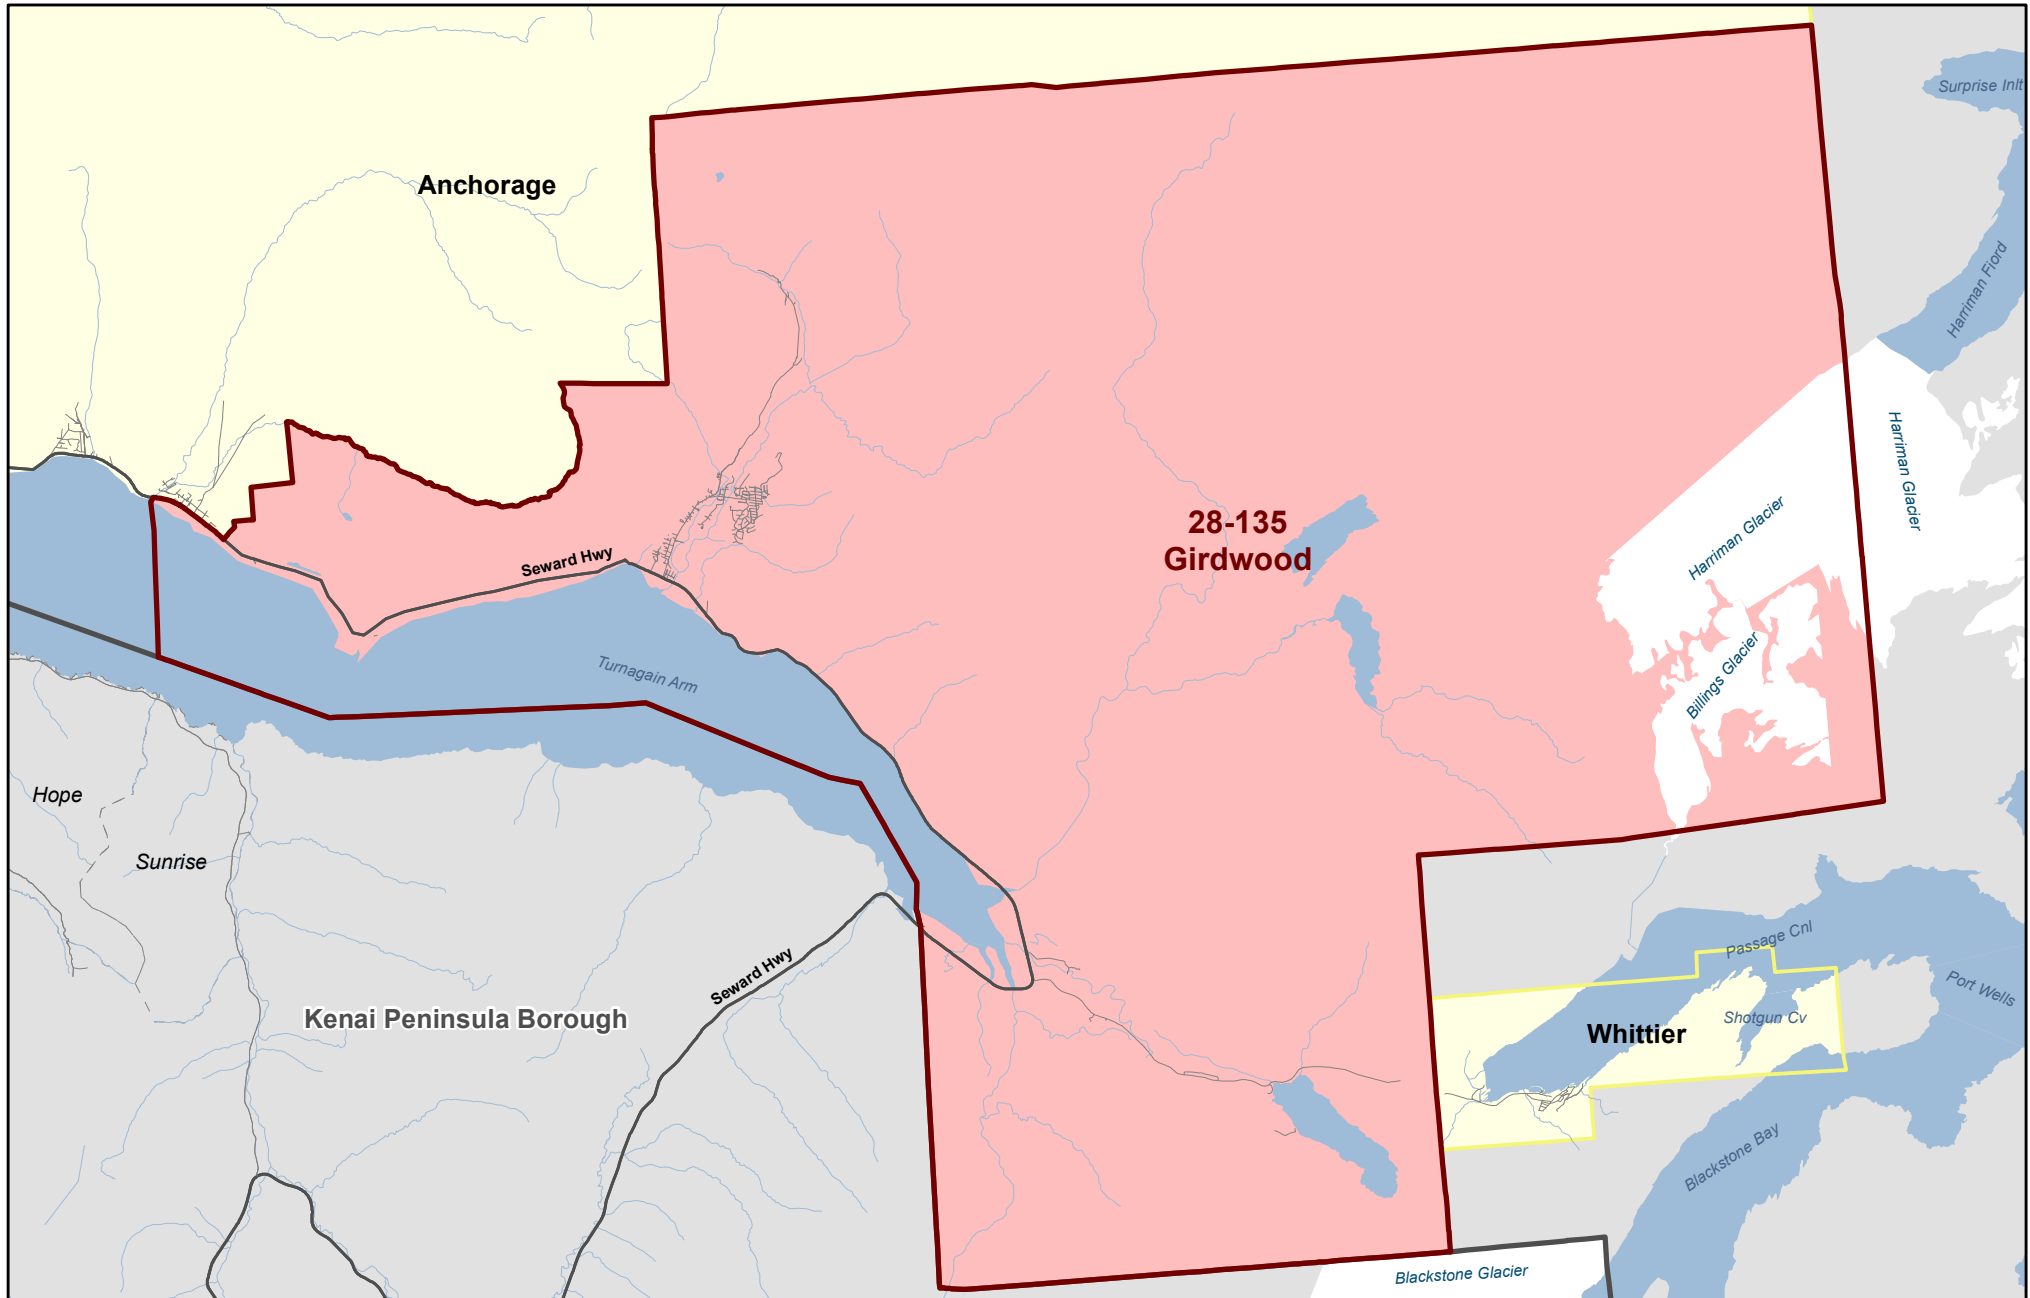

House District 28

Redistricting Plan July 14, 2013

Voting Precinct 28-135 Girdwood

Redistricting Plan July 14, 2013

Voting Precinct 28-140 Golden View

Redistricting Plan July 14, 2013

Voting Precinct 28-145 O'Malley No. 4

Redistricting Plan July 14, 2013

Anchorage

**28-145
O'Malley No. 4**