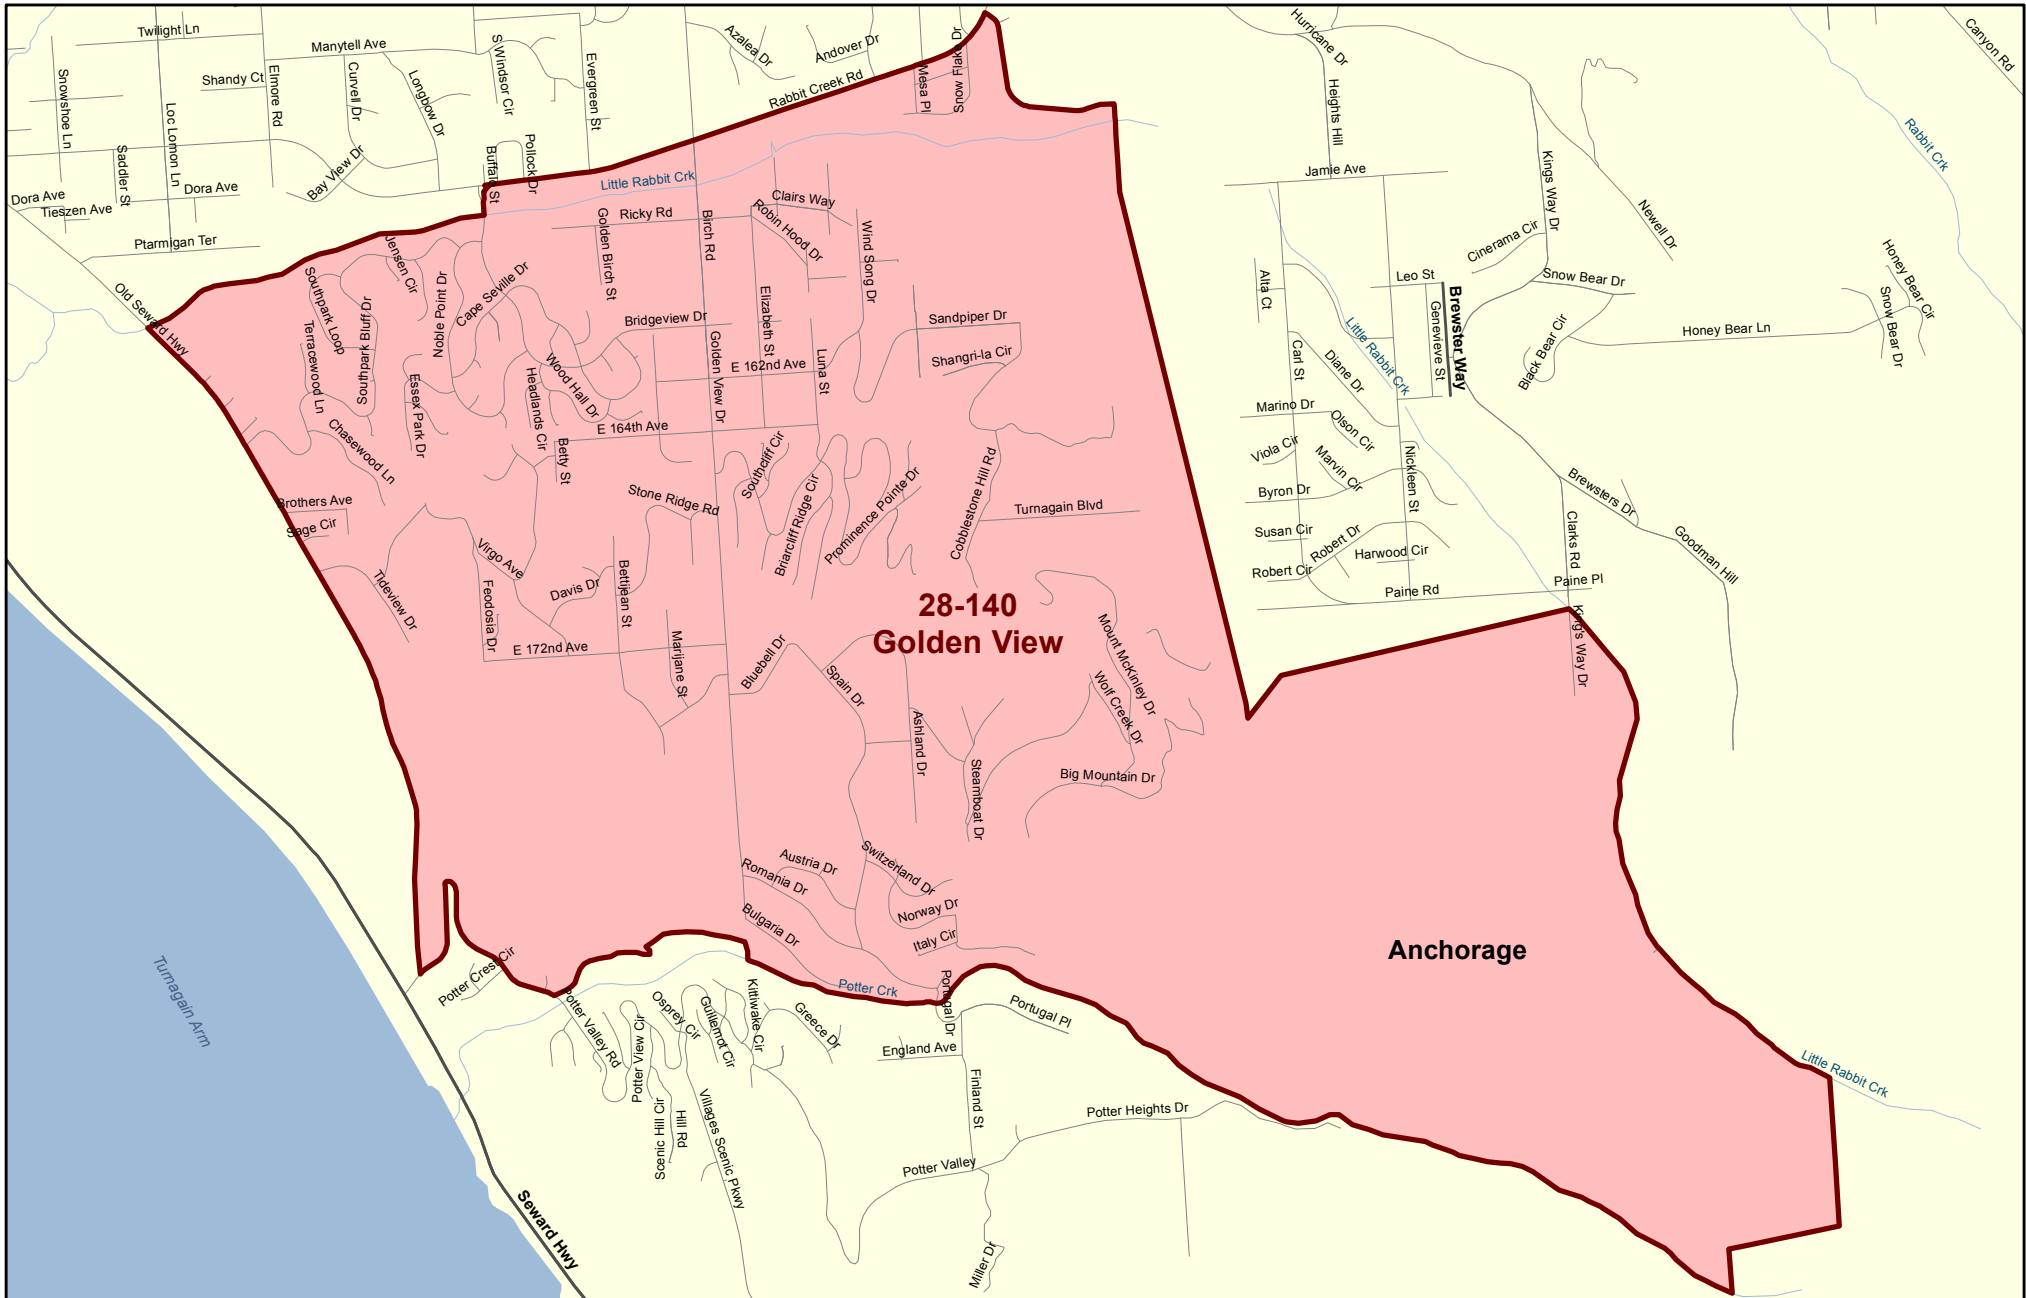

House District 28

Redistricting Plan July 14, 2013

Voting Precinct 28-135 Girdwood

Redistricting Plan July 14, 2013

Voting Precinct 28-140 Golden View

Redistricting Plan July 14, 2013

Voting Precinct 28-145 O'Malley No. 4

Redistricting Plan July 14, 2013

Anchorage

**28-145
O'Malley No. 4**