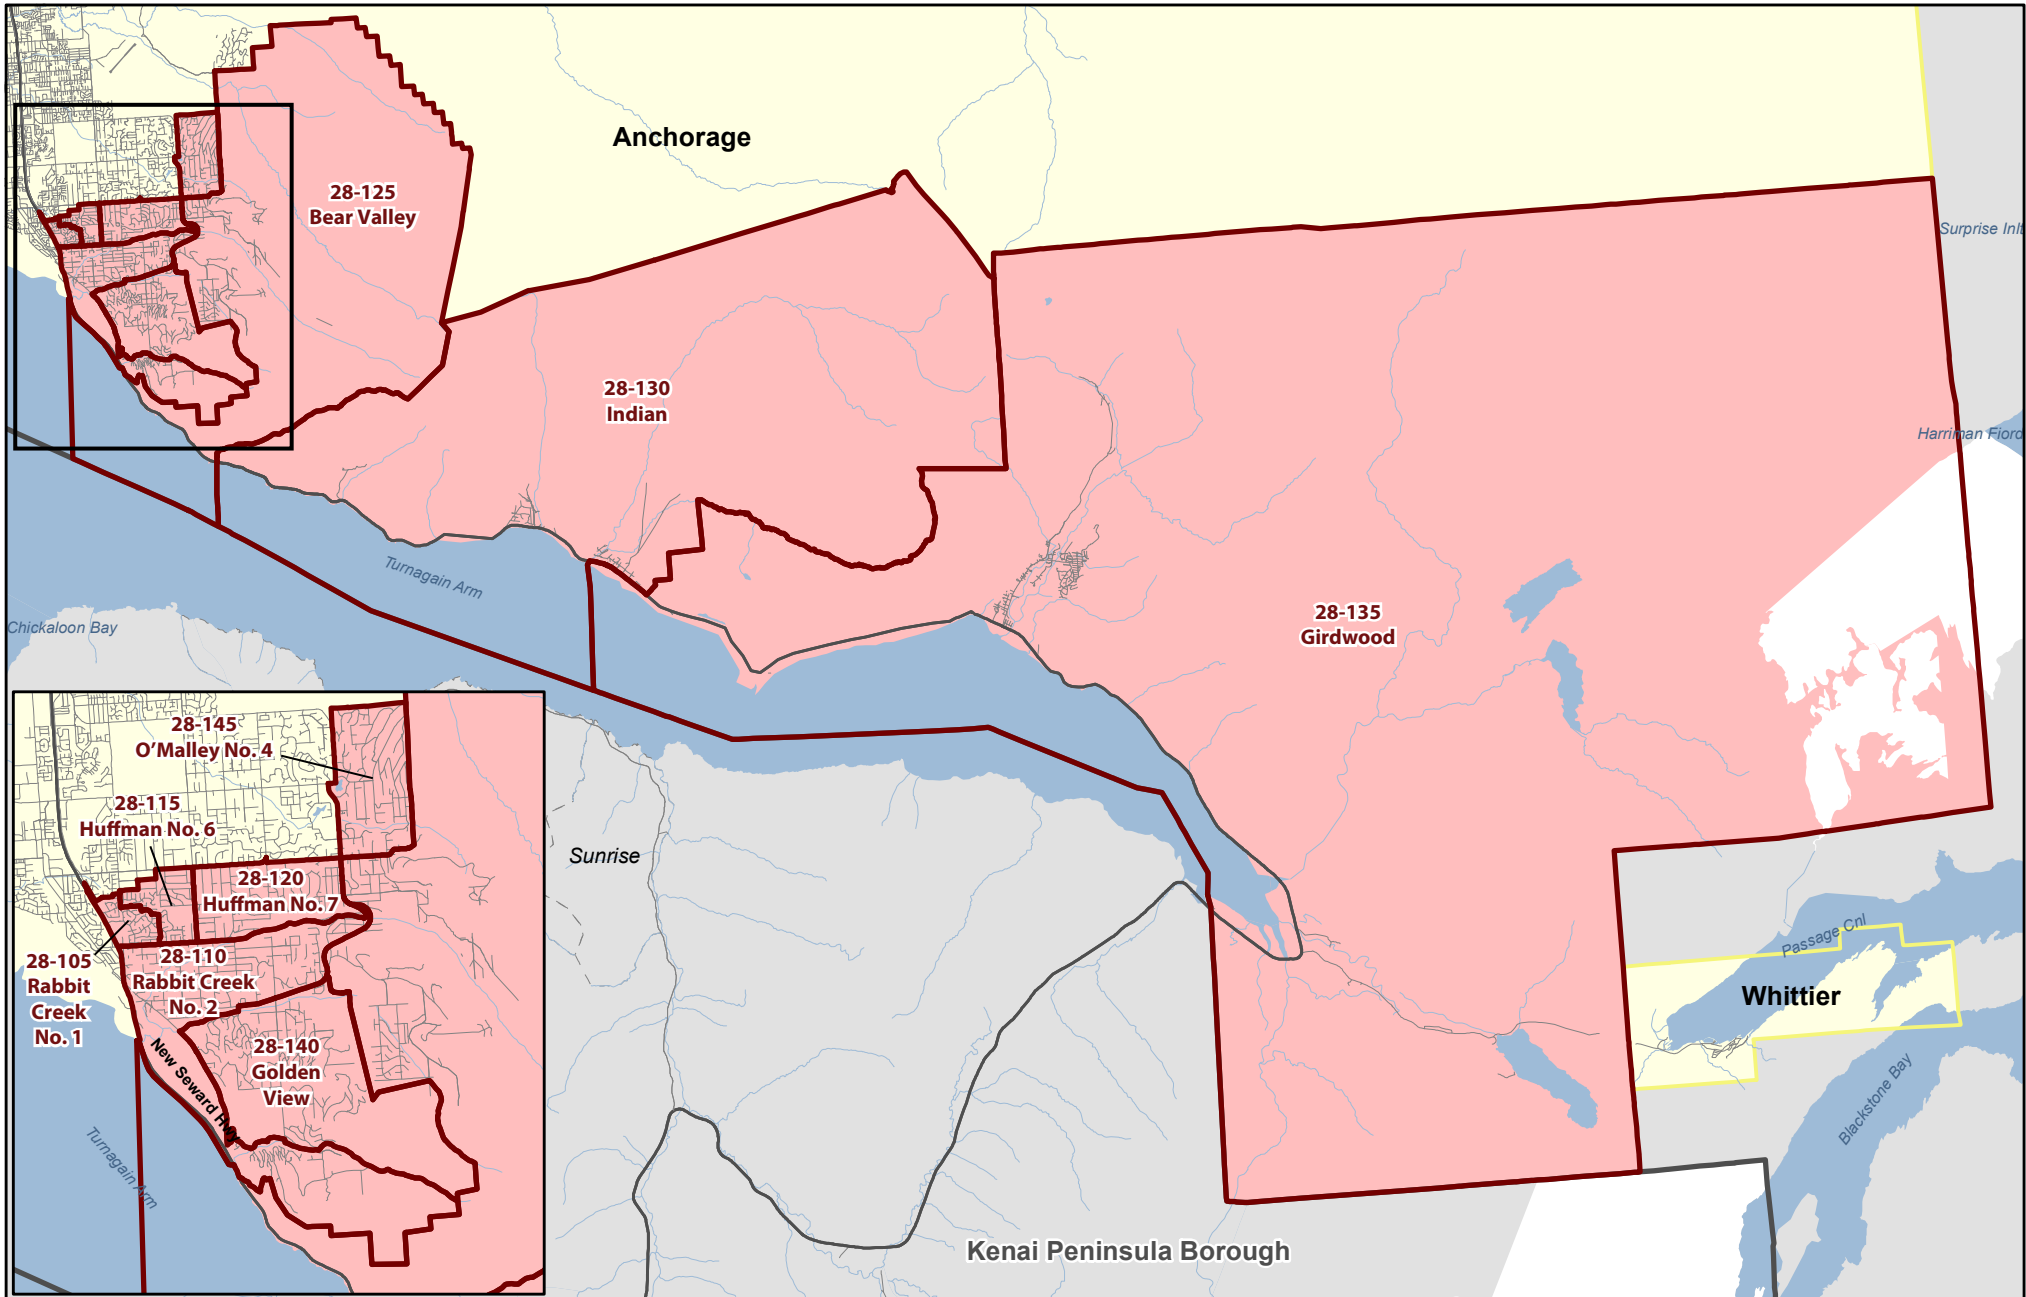

House District 28

Redistricting Plan July 14, 2013

Voting Precinct 28-135 Girdwood

Redistricting Plan July 14, 2013

Voting Precinct 28-140 Golden View

Redistricting Plan July 14, 2013

Voting Precinct 28-145 O'Malley No. 4

Redistricting Plan July 14, 2013

Anchorage

**28-145
O'Malley No. 4**