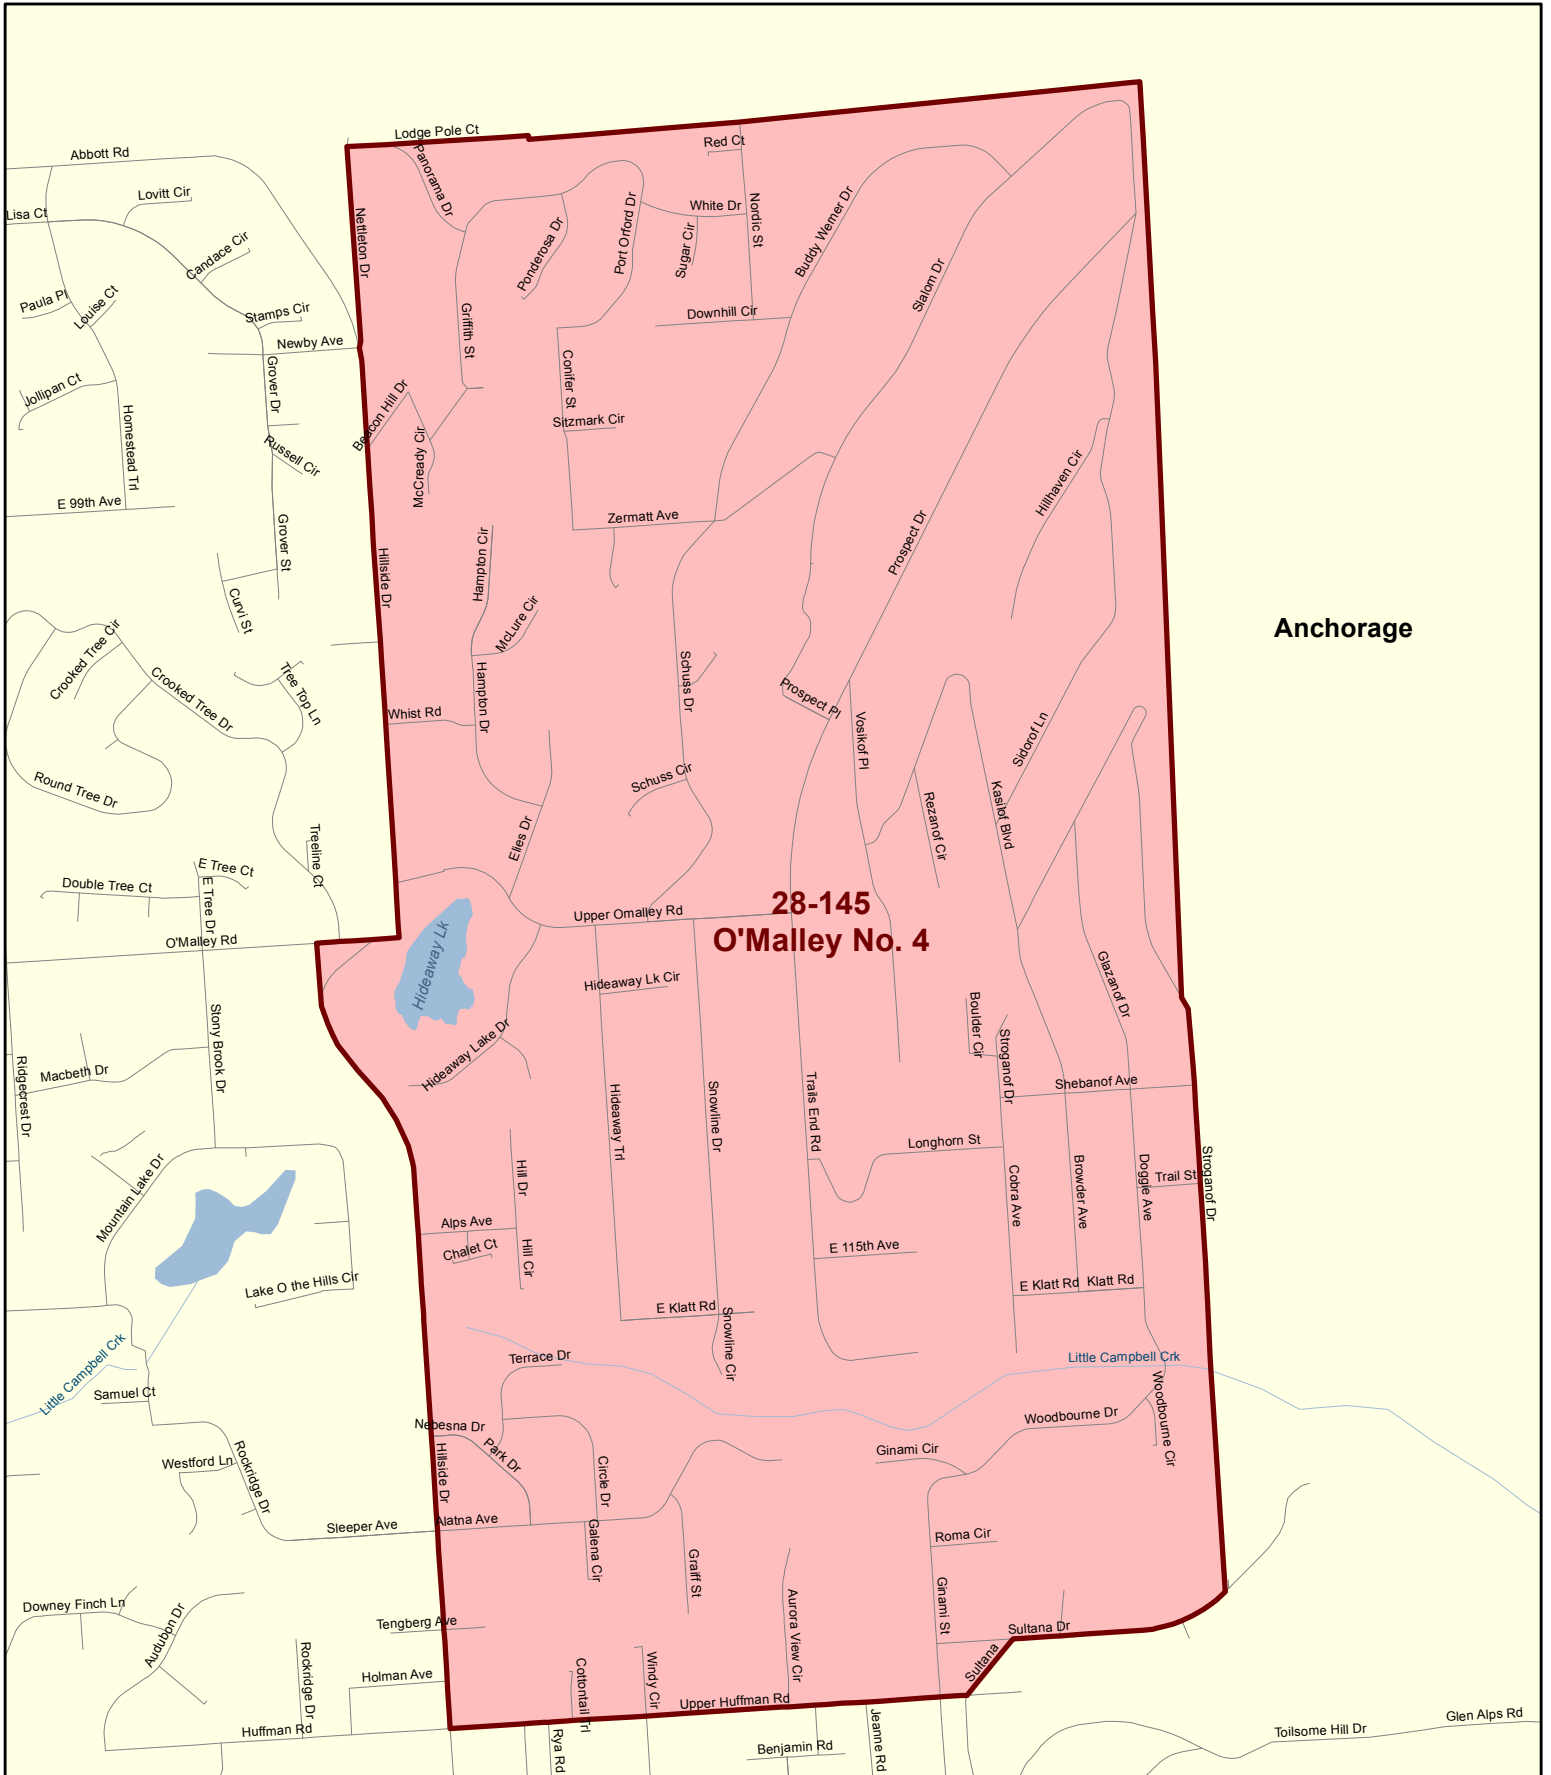

House District 28

Redistricting Plan July 14, 2013

Voting Precinct 28-135 Girdwood

Redistricting Plan July 14, 2013

Voting Precinct 28-140 Golden View

Redistricting Plan July 14, 2013

Voting Precinct 28-145 O'Malley No. 4

Redistricting Plan July 14, 2013

Anchorage

**28-145
O'Malley No. 4**