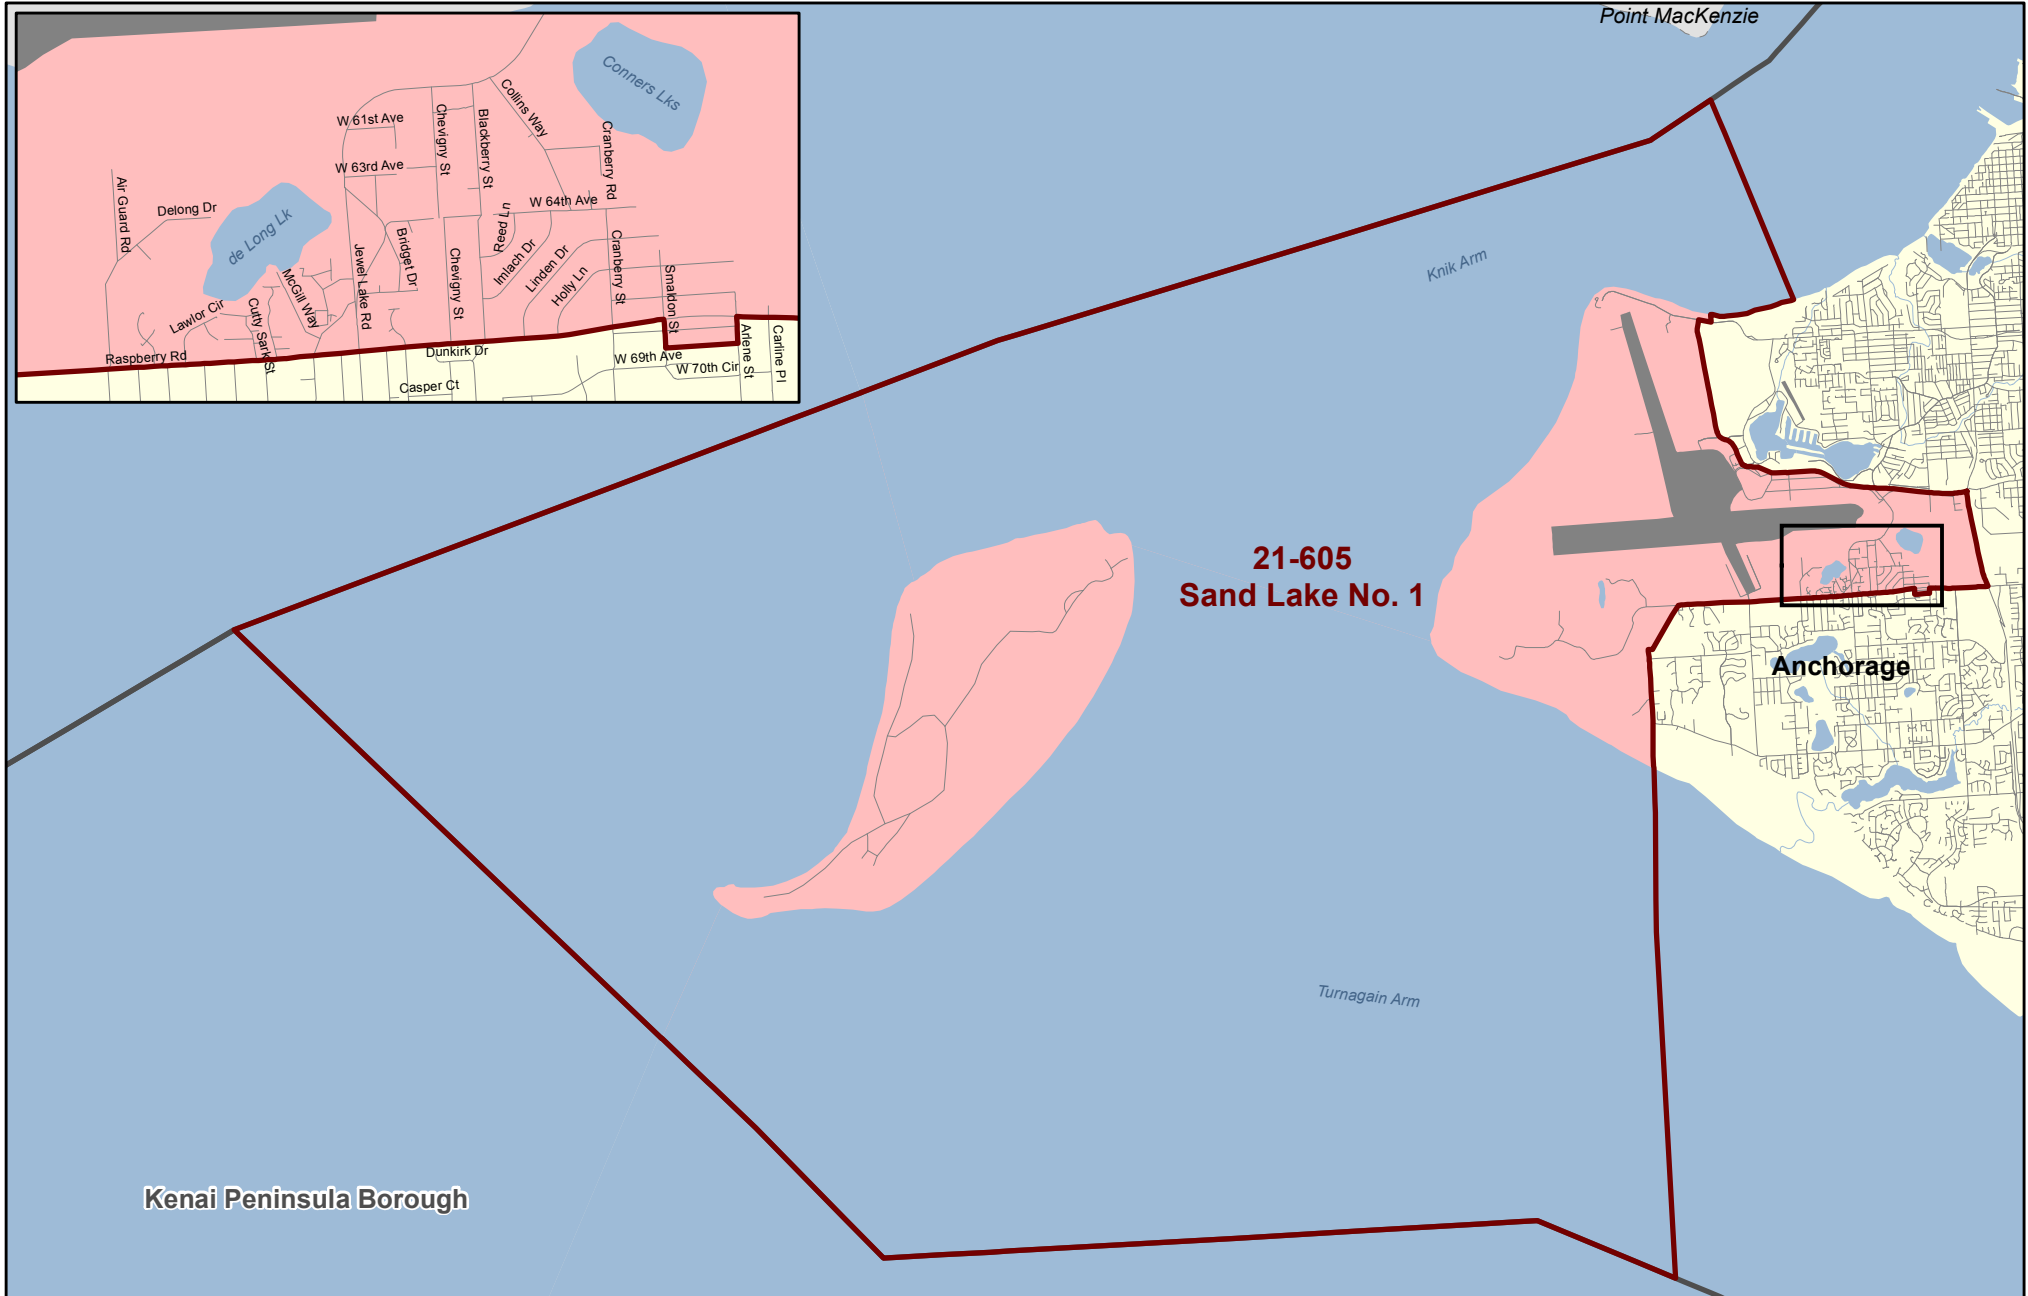

House District 21

Redistricting Plan July 14, 2013

Voting Precinct 21-600 Turnagain No. 1

Redistricting Plan July 14, 2013

Voting Precinct 21-605 Sand Lake No. 1

Redistricting Plan July 14, 2013

Voting Precinct 21-610 Sand Lake No. 2

Redistricting Plan July 14, 2013

Voting Precinct 21-615 Sand Lake No. 3

Redistricting Plan July 14, 2013

Voting Precinct 21-620 Lake Spenard

Redistricting Plan July 14, 2013

Voting Precinct 21-625 Lake Hood

Redistricting Plan July 14, 2013

Voting Precinct 21-630 Turnagain No. 2

Redistricting Plan July 14, 2013

Voting Precinct 21-635 Turnagain No. 3

Redistricting Plan July 14, 2013