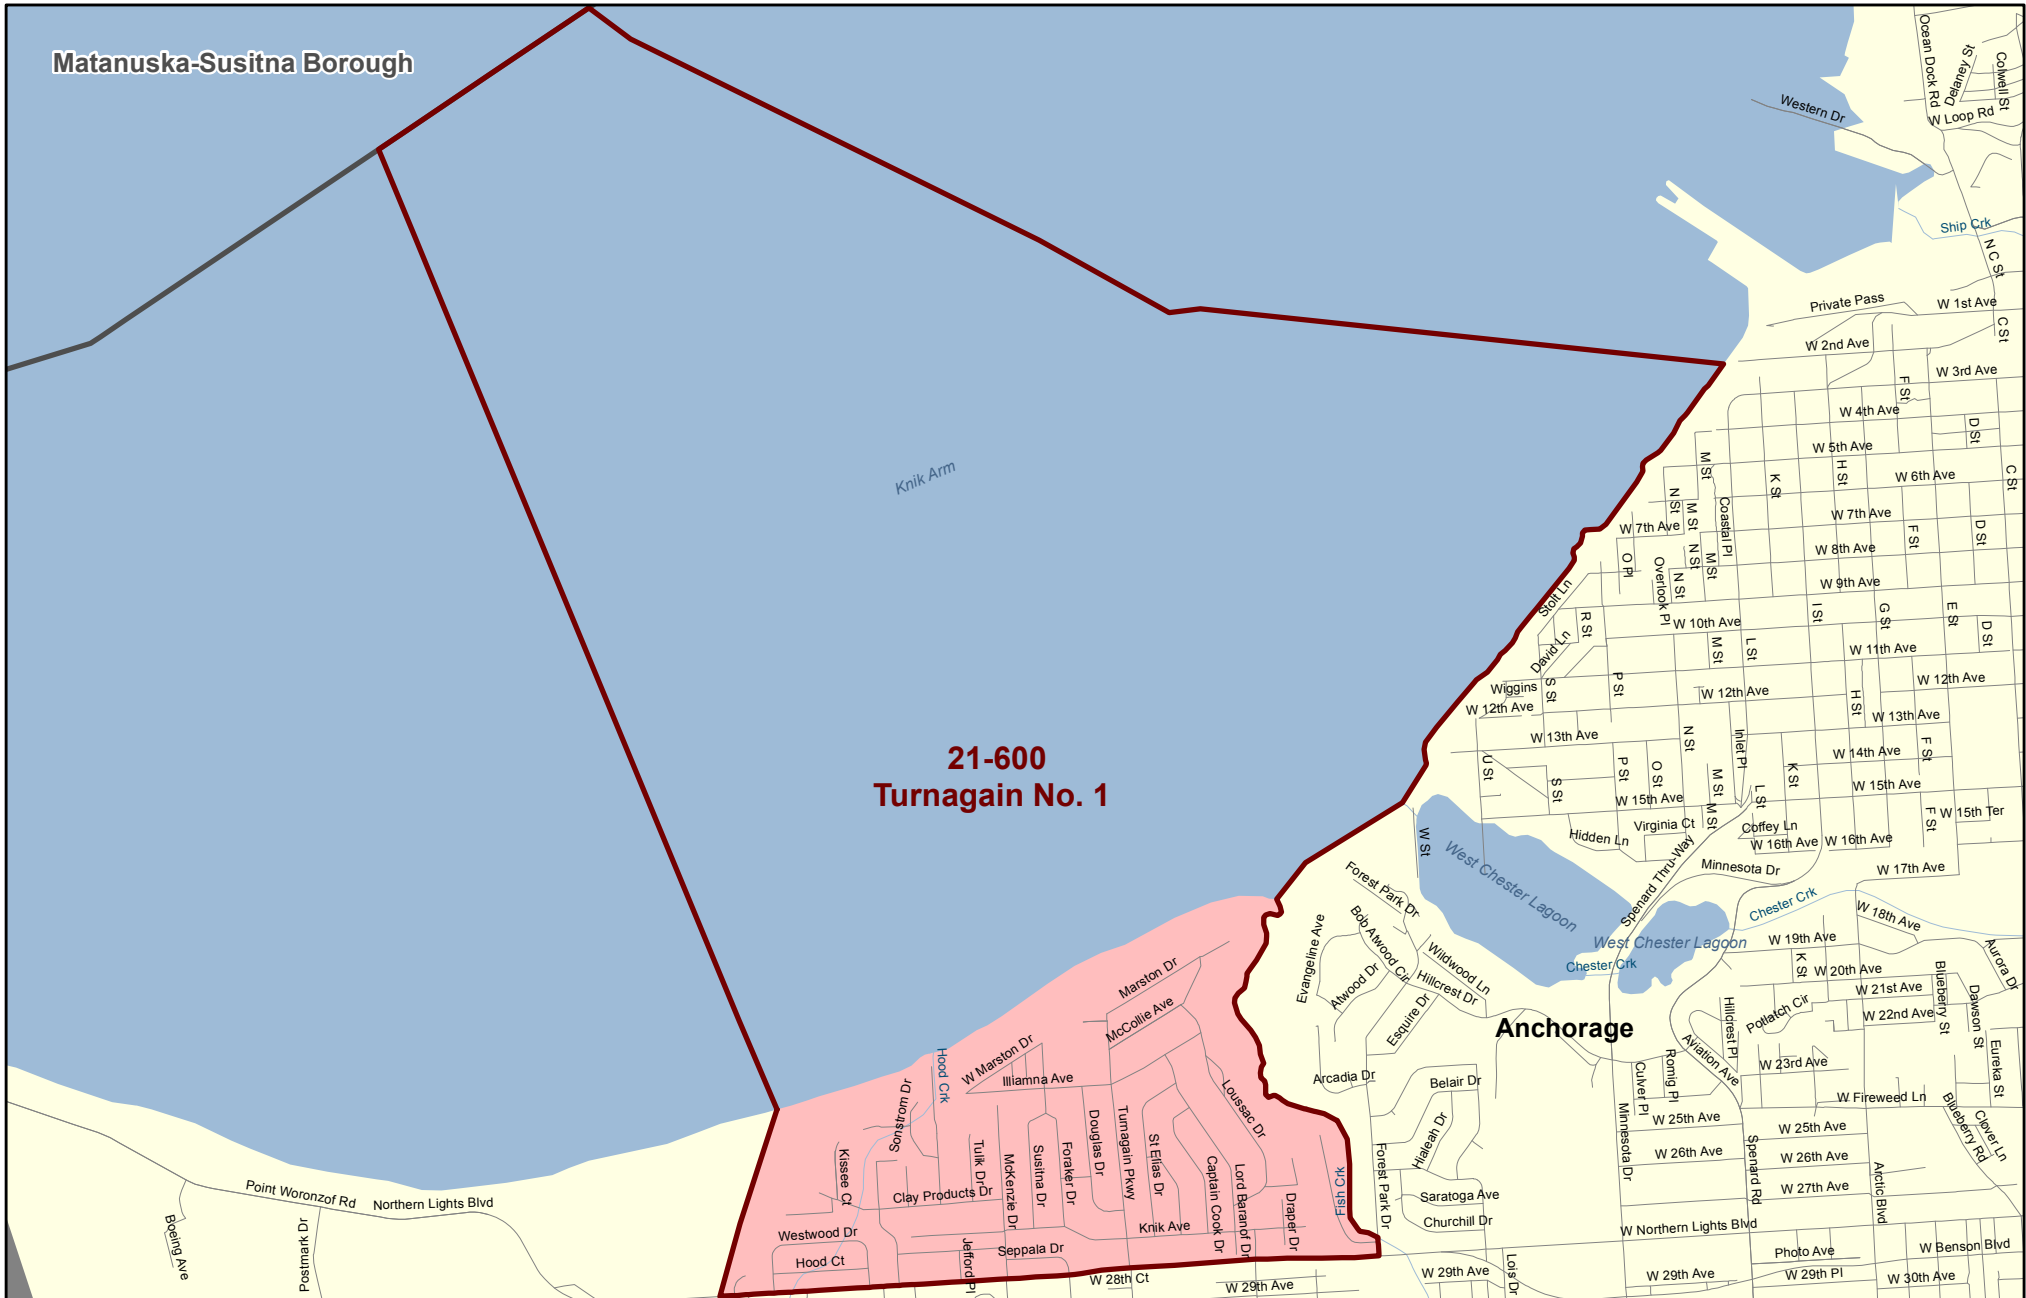

House District 21

Redistricting Plan July 14, 2013

Voting Precinct 21-600 Turnagain No. 1

Redistricting Plan July 14, 2013

Voting Precinct 21-605 Sand Lake No. 1

Redistricting Plan July 14, 2013

Voting Precinct 21-610 Sand Lake No. 2

Redistricting Plan July 14, 2013

Voting Precinct 21-615 Sand Lake No. 3

Redistricting Plan July 14, 2013

Voting Precinct 21-620 Lake Spenard

Redistricting Plan July 14, 2013

Voting Precinct 21-625 Lake Hood

Redistricting Plan July 14, 2013

Voting Precinct 21-630 Turnagain No. 2

Redistricting Plan July 14, 2013

Voting Precinct 21-635 Turnagain No. 3

Redistricting Plan July 14, 2013