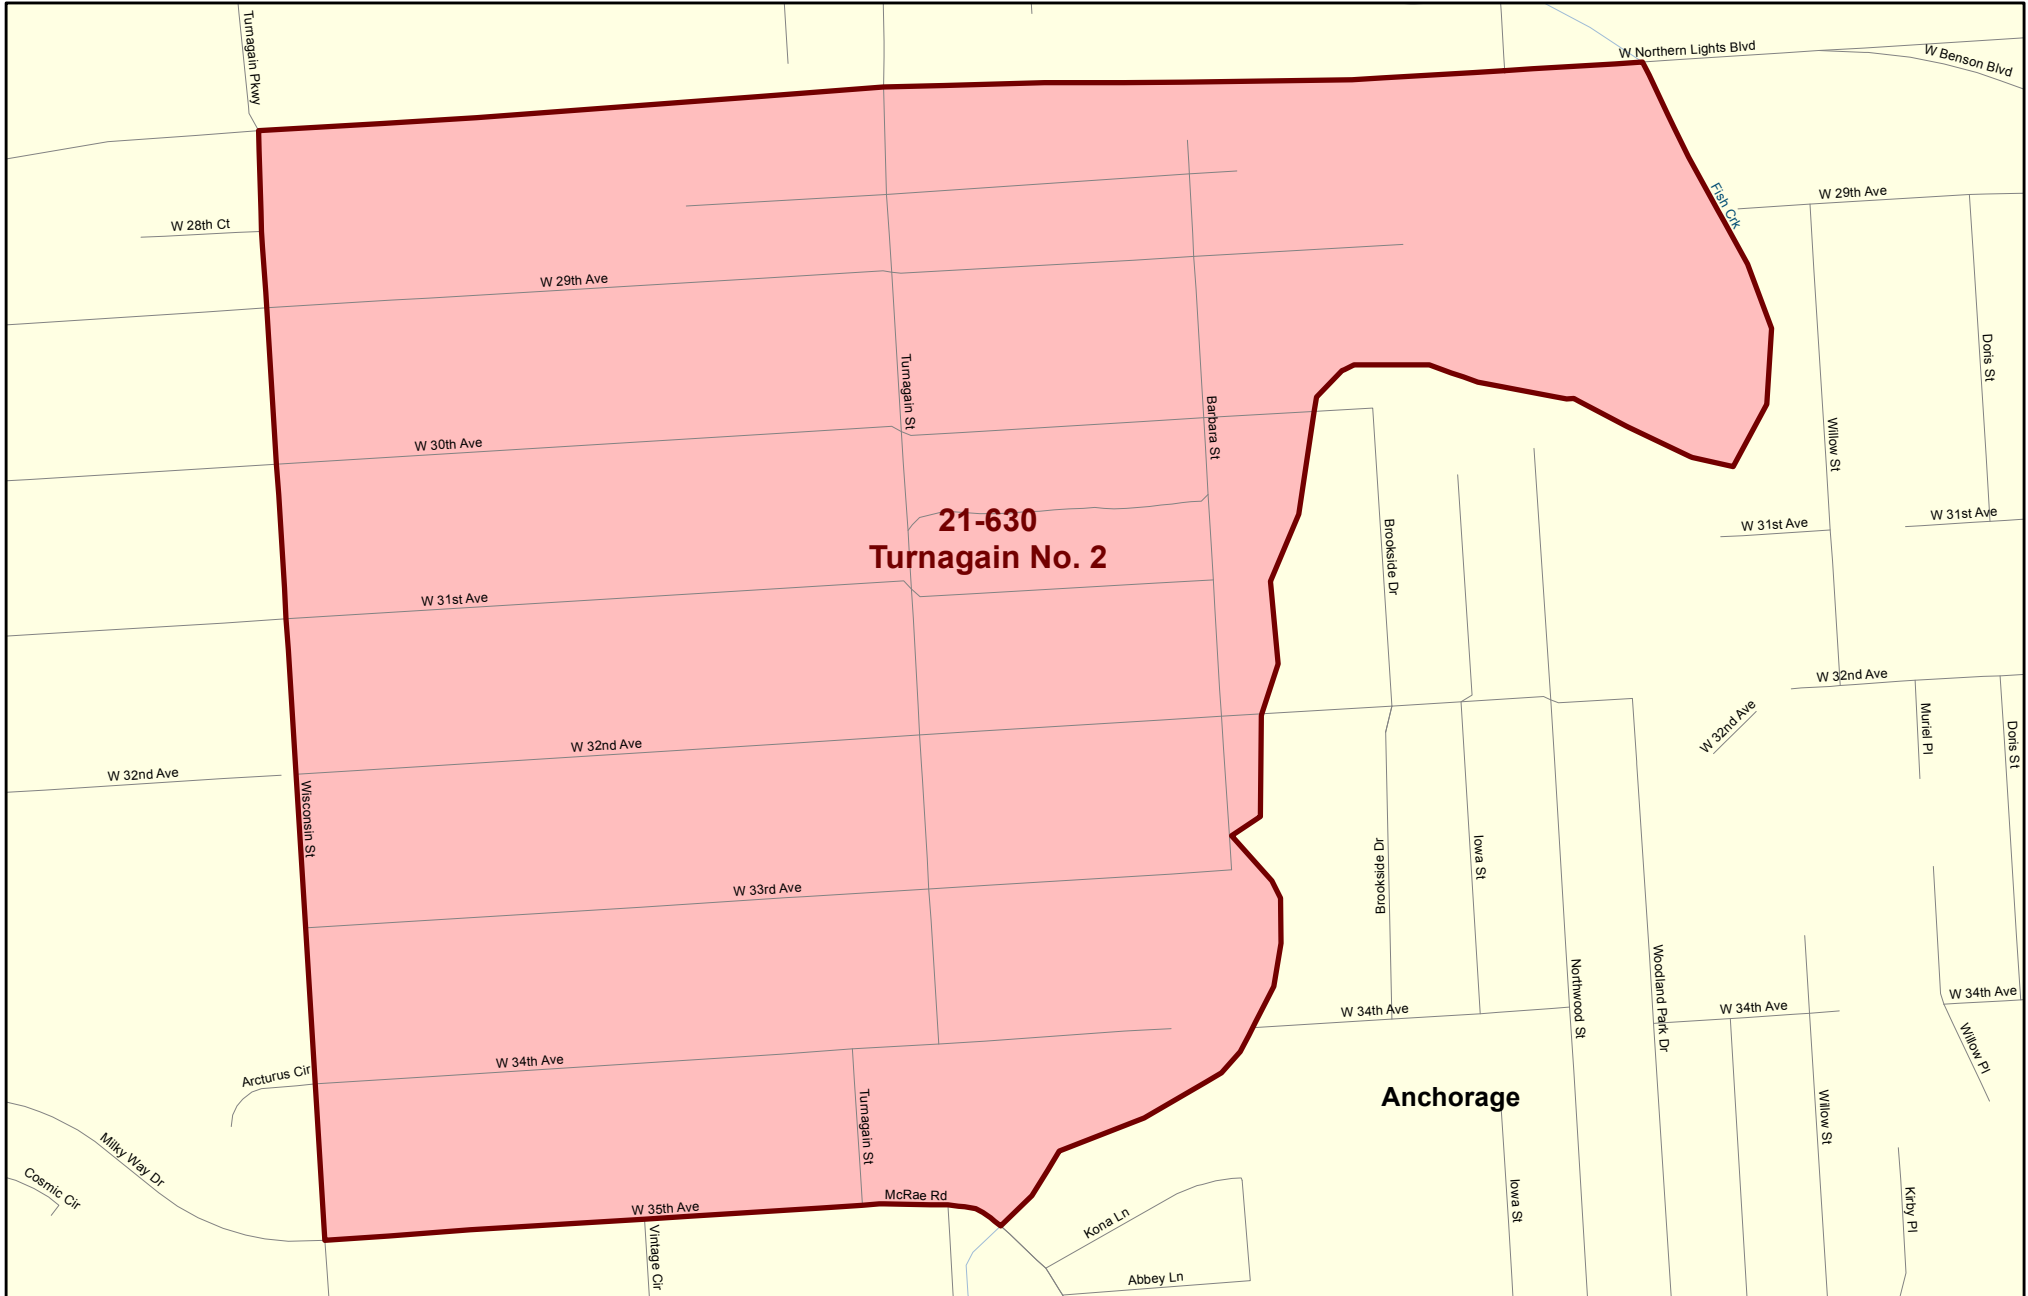

House District 21

Redistricting Plan July 14, 2013

Voting Precinct 21-600 Turnagain No. 1

Redistricting Plan July 14, 2013

Voting Precinct 21-605 Sand Lake No. 1

Redistricting Plan July 14, 2013

Voting Precinct 21-610 Sand Lake No. 2

Redistricting Plan July 14, 2013

Voting Precinct 21-615 Sand Lake No. 3

Redistricting Plan July 14, 2013

Voting Precinct 21-620 Lake Spenard

Redistricting Plan July 14, 2013

Voting Precinct 21-625 Lake Hood

Redistricting Plan July 14, 2013

Voting Precinct 21-630 Turnagain No. 2

Redistricting Plan July 14, 2013

Voting Precinct 21-635 Turnagain No. 3

Redistricting Plan July 14, 2013