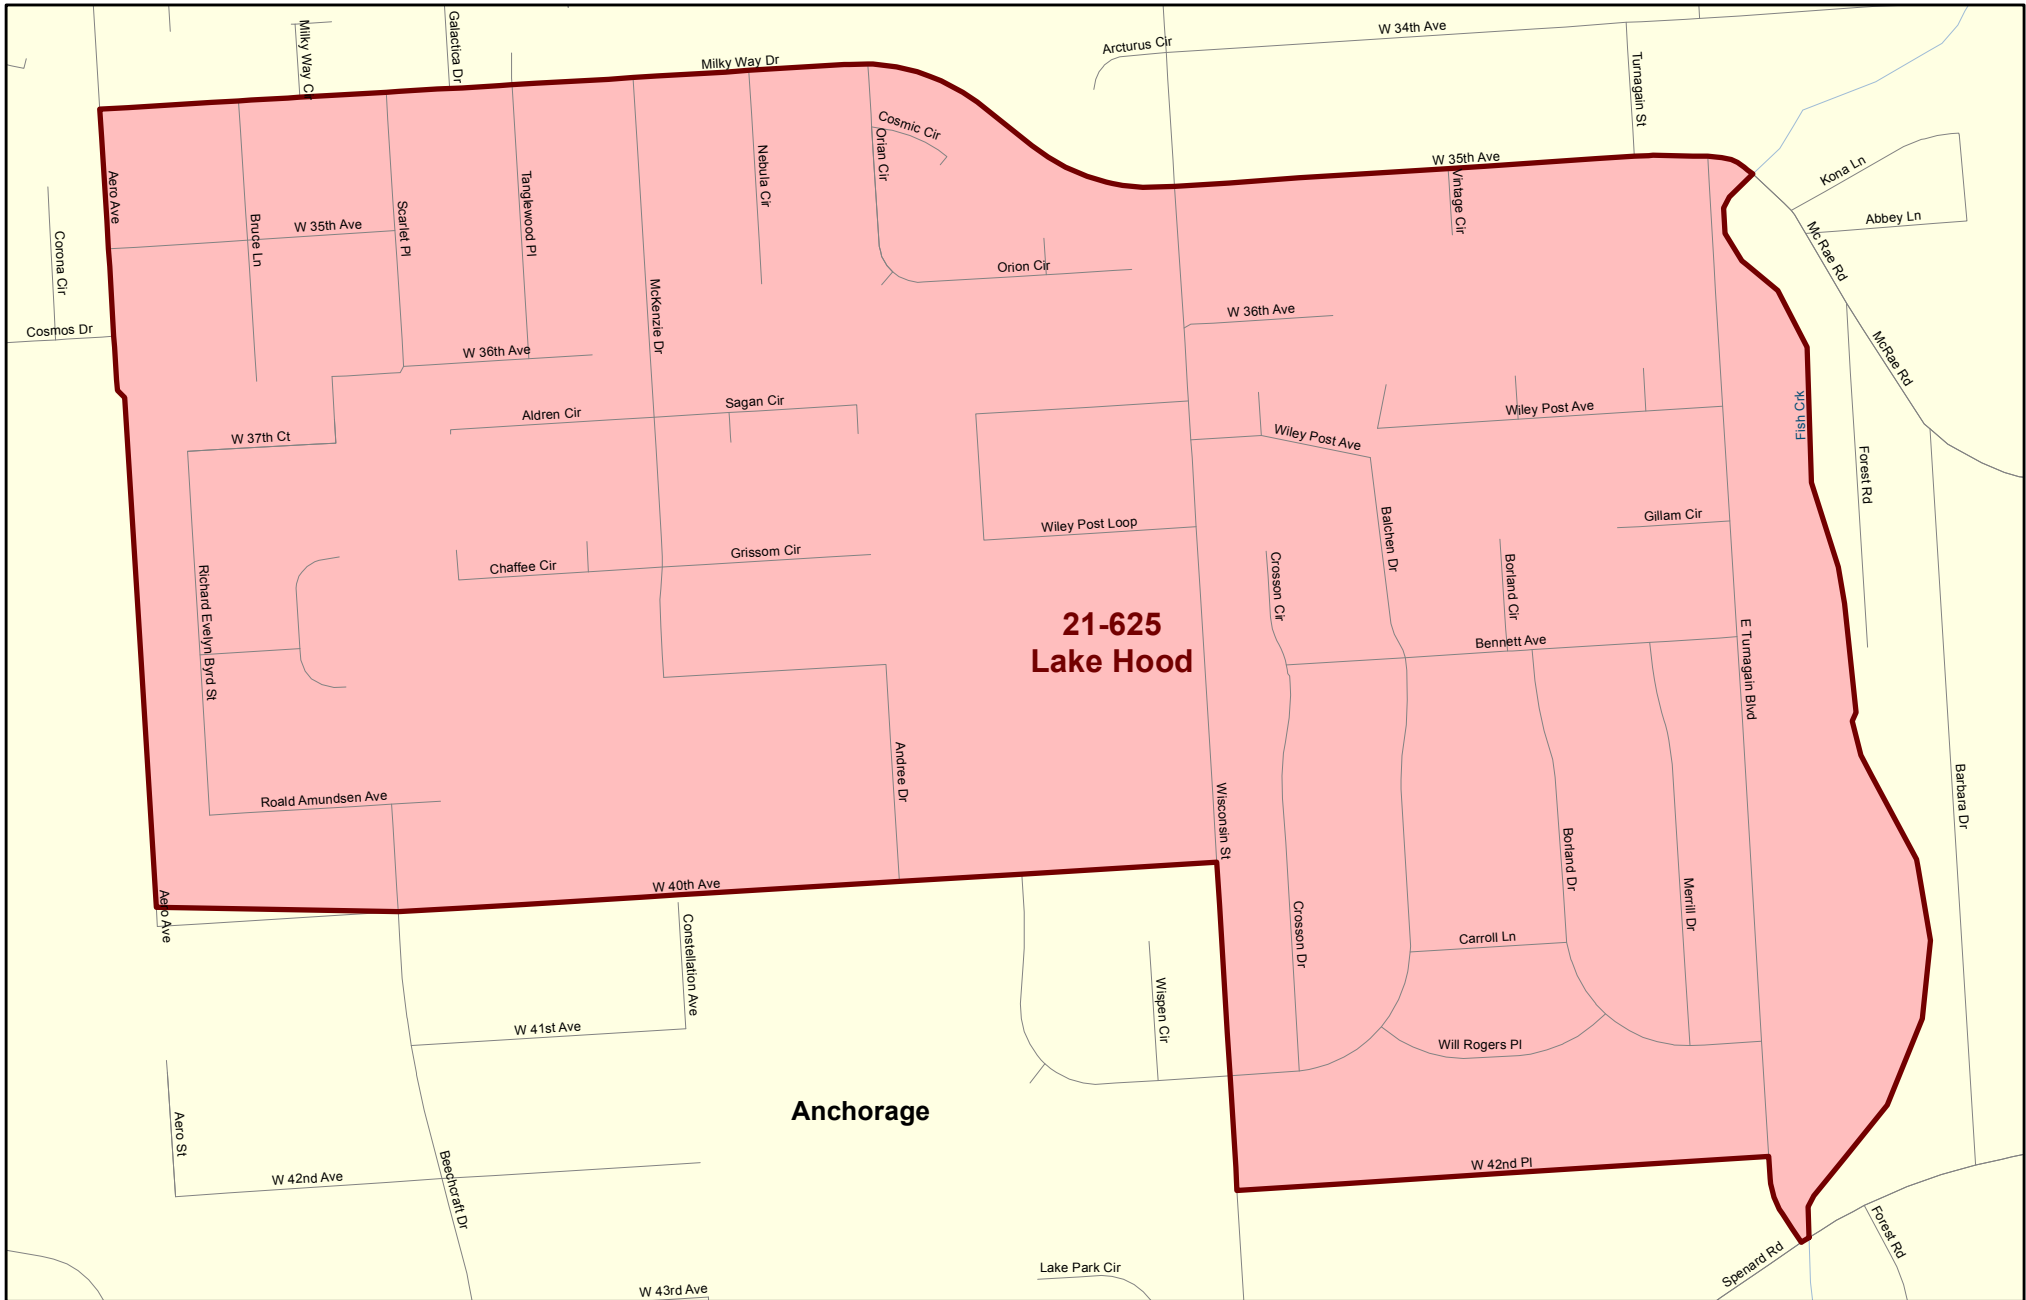

House District 21

Redistricting Plan July 14, 2013

Voting Precinct 21-600 Turnagain No. 1

Redistricting Plan July 14, 2013

Voting Precinct 21-605 Sand Lake No. 1

Redistricting Plan July 14, 2013

Voting Precinct 21-610 Sand Lake No. 2

Redistricting Plan July 14, 2013

Voting Precinct 21-615 Sand Lake No. 3

Redistricting Plan July 14, 2013

Voting Precinct 21-620 Lake Spenard

Redistricting Plan July 14, 2013

Voting Precinct 21-625 Lake Hood

Redistricting Plan July 14, 2013

Voting Precinct 21-630 Turnagain No. 2

Redistricting Plan July 14, 2013

Voting Precinct 21-635 Turnagain No. 3

Redistricting Plan July 14, 2013