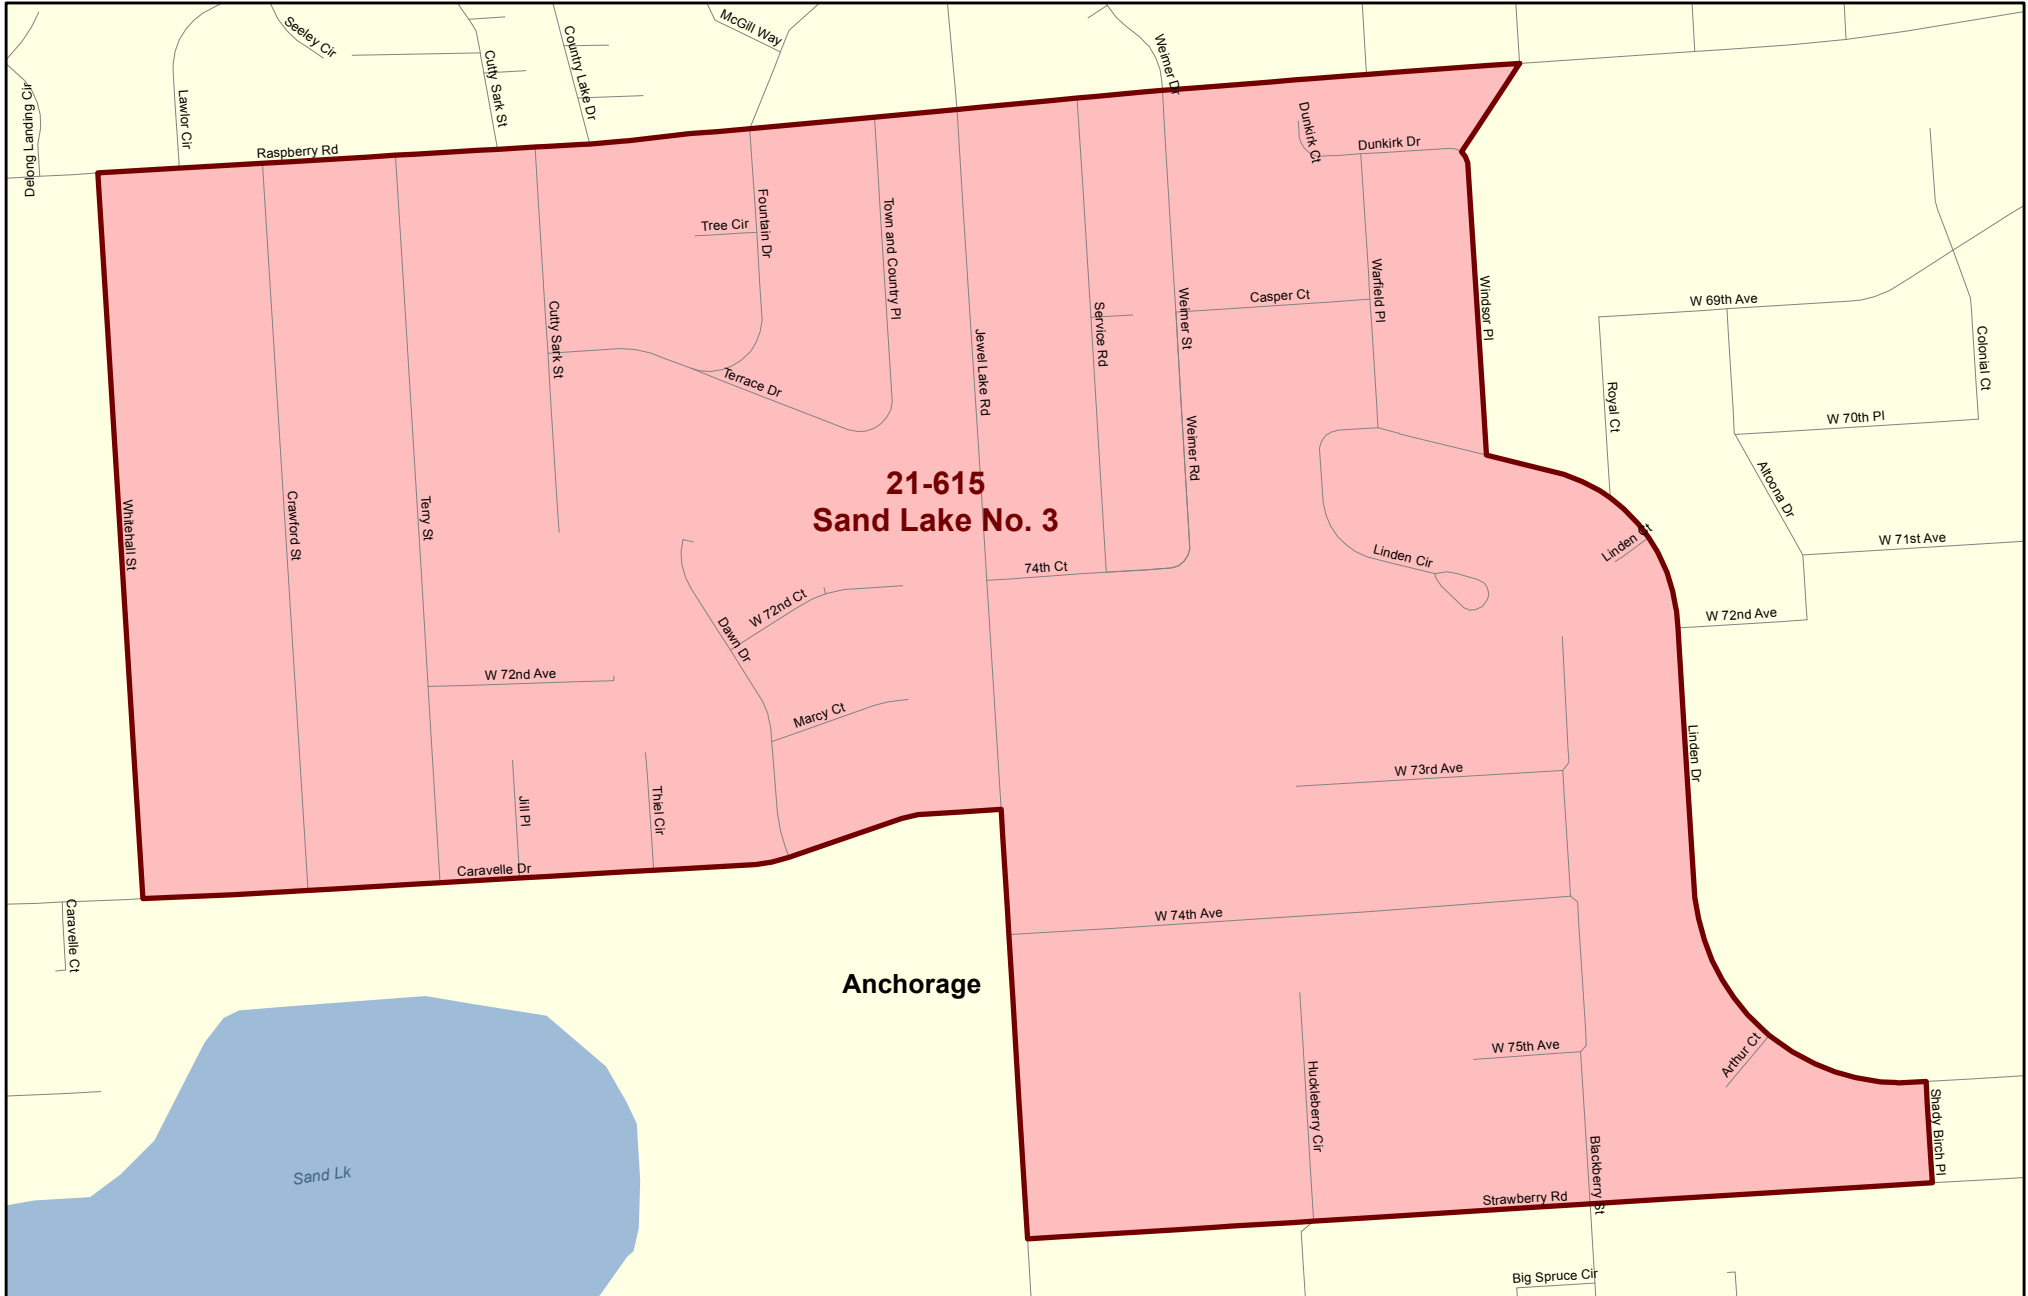

House District 21

Redistricting Plan July 14, 2013

Voting Precinct 21-600 Turnagain No. 1

Redistricting Plan July 14, 2013

Voting Precinct 21-605 Sand Lake No. 1

Redistricting Plan July 14, 2013

Voting Precinct 21-610 Sand Lake No. 2

Redistricting Plan July 14, 2013

Voting Precinct 21-615 Sand Lake No. 3

Redistricting Plan July 14, 2013

Voting Precinct 21-620 Lake Spenard

Redistricting Plan July 14, 2013

Voting Precinct 21-625 Lake Hood

Redistricting Plan July 14, 2013

Voting Precinct 21-630 Turnagain No. 2

Redistricting Plan July 14, 2013

Voting Precinct 21-635 Turnagain No. 3

Redistricting Plan July 14, 2013