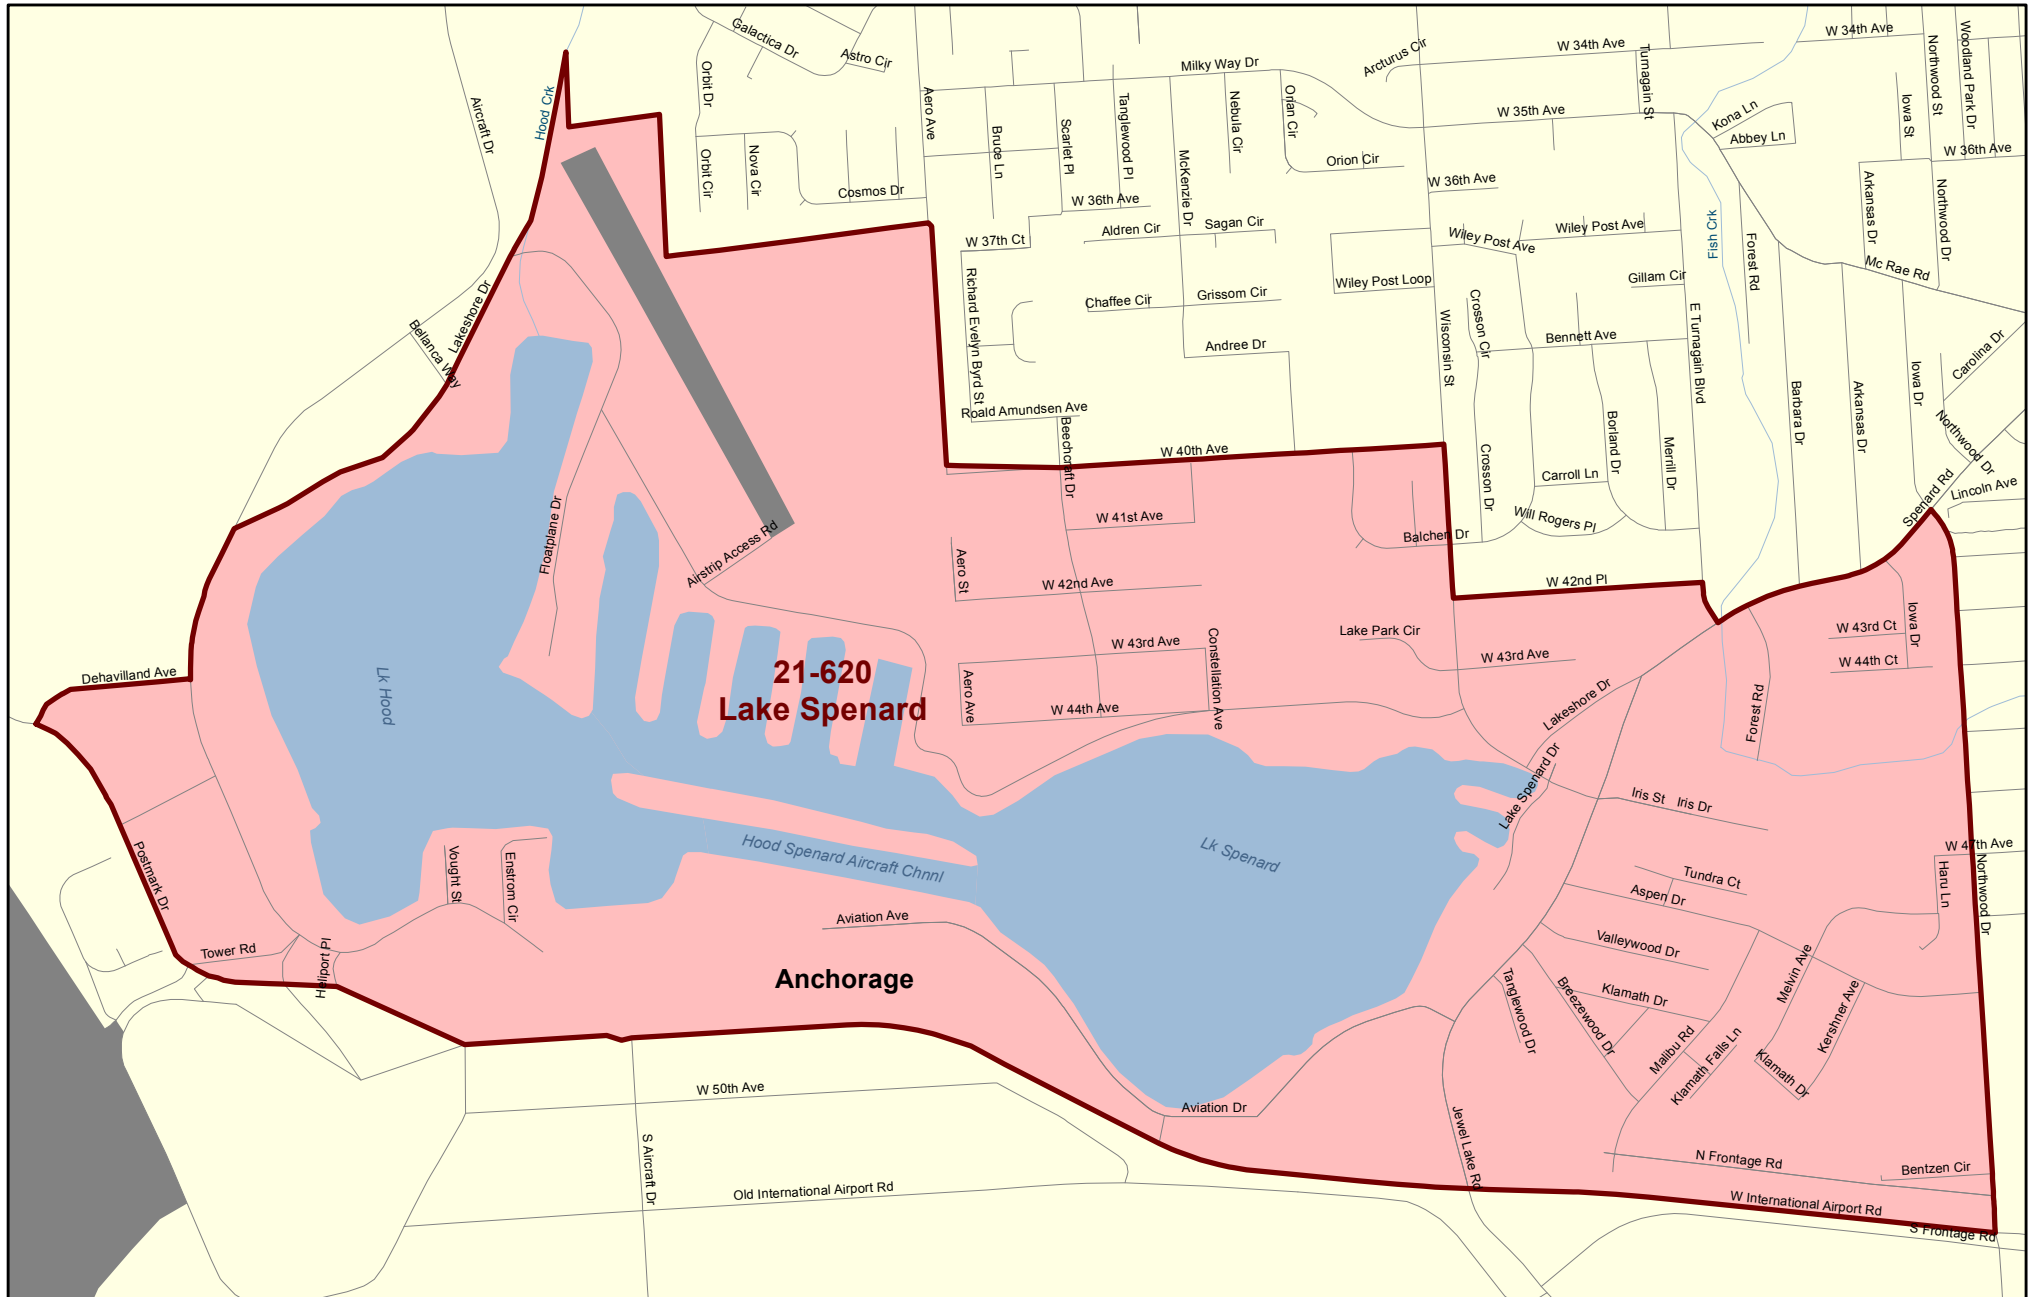

House District 21

Redistricting Plan July 14, 2013

Voting Precinct 21-600 Turnagain No. 1

Redistricting Plan July 14, 2013

Voting Precinct 21-605 Sand Lake No. 1

Redistricting Plan July 14, 2013

Voting Precinct 21-610 Sand Lake No. 2

Redistricting Plan July 14, 2013

Voting Precinct 21-615 Sand Lake No. 3

Redistricting Plan July 14, 2013

Voting Precinct 21-620 Lake Spenard

Redistricting Plan July 14, 2013

Voting Precinct 21-625 Lake Hood

Redistricting Plan July 14, 2013

Voting Precinct 21-630 Turnagain No. 2

Redistricting Plan July 14, 2013

Voting Precinct 21-635 Turnagain No. 3

Redistricting Plan July 14, 2013