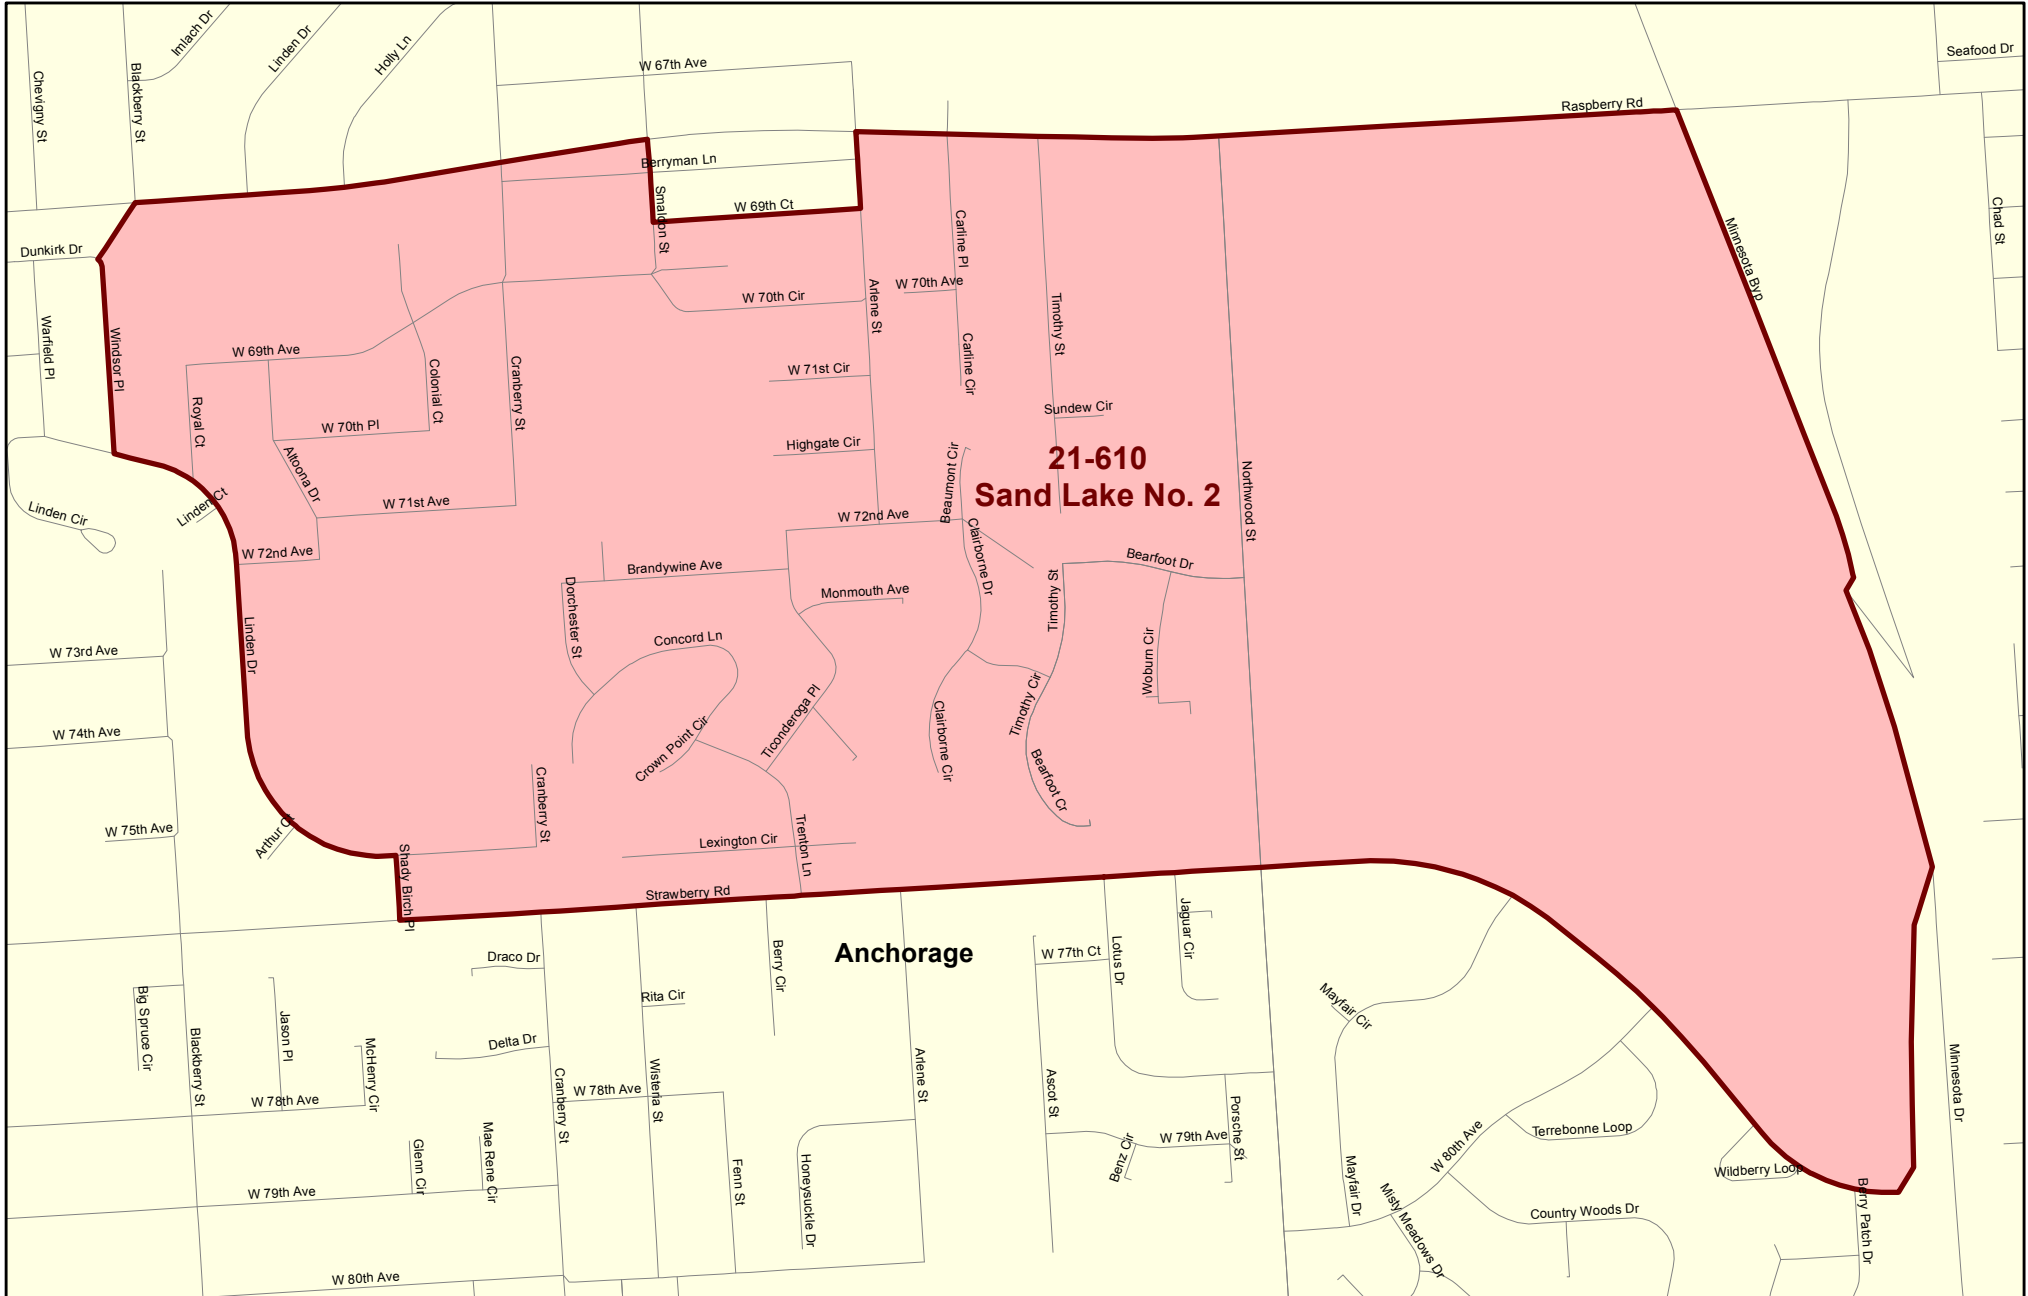

House District 21

Redistricting Plan July 14, 2013

Voting Precinct 21-600 Turnagain No. 1

Redistricting Plan July 14, 2013

Voting Precinct 21-605 Sand Lake No. 1

Redistricting Plan July 14, 2013

Voting Precinct 21-610 Sand Lake No. 2

Redistricting Plan July 14, 2013

Voting Precinct 21-615 Sand Lake No. 3

Redistricting Plan July 14, 2013

Voting Precinct 21-620 Lake Spenard

Redistricting Plan July 14, 2013

Voting Precinct 21-625 Lake Hood

Redistricting Plan July 14, 2013

Voting Precinct 21-630 Turnagain No. 2

Redistricting Plan July 14, 2013

Voting Precinct 21-635 Turnagain No. 3

Redistricting Plan July 14, 2013