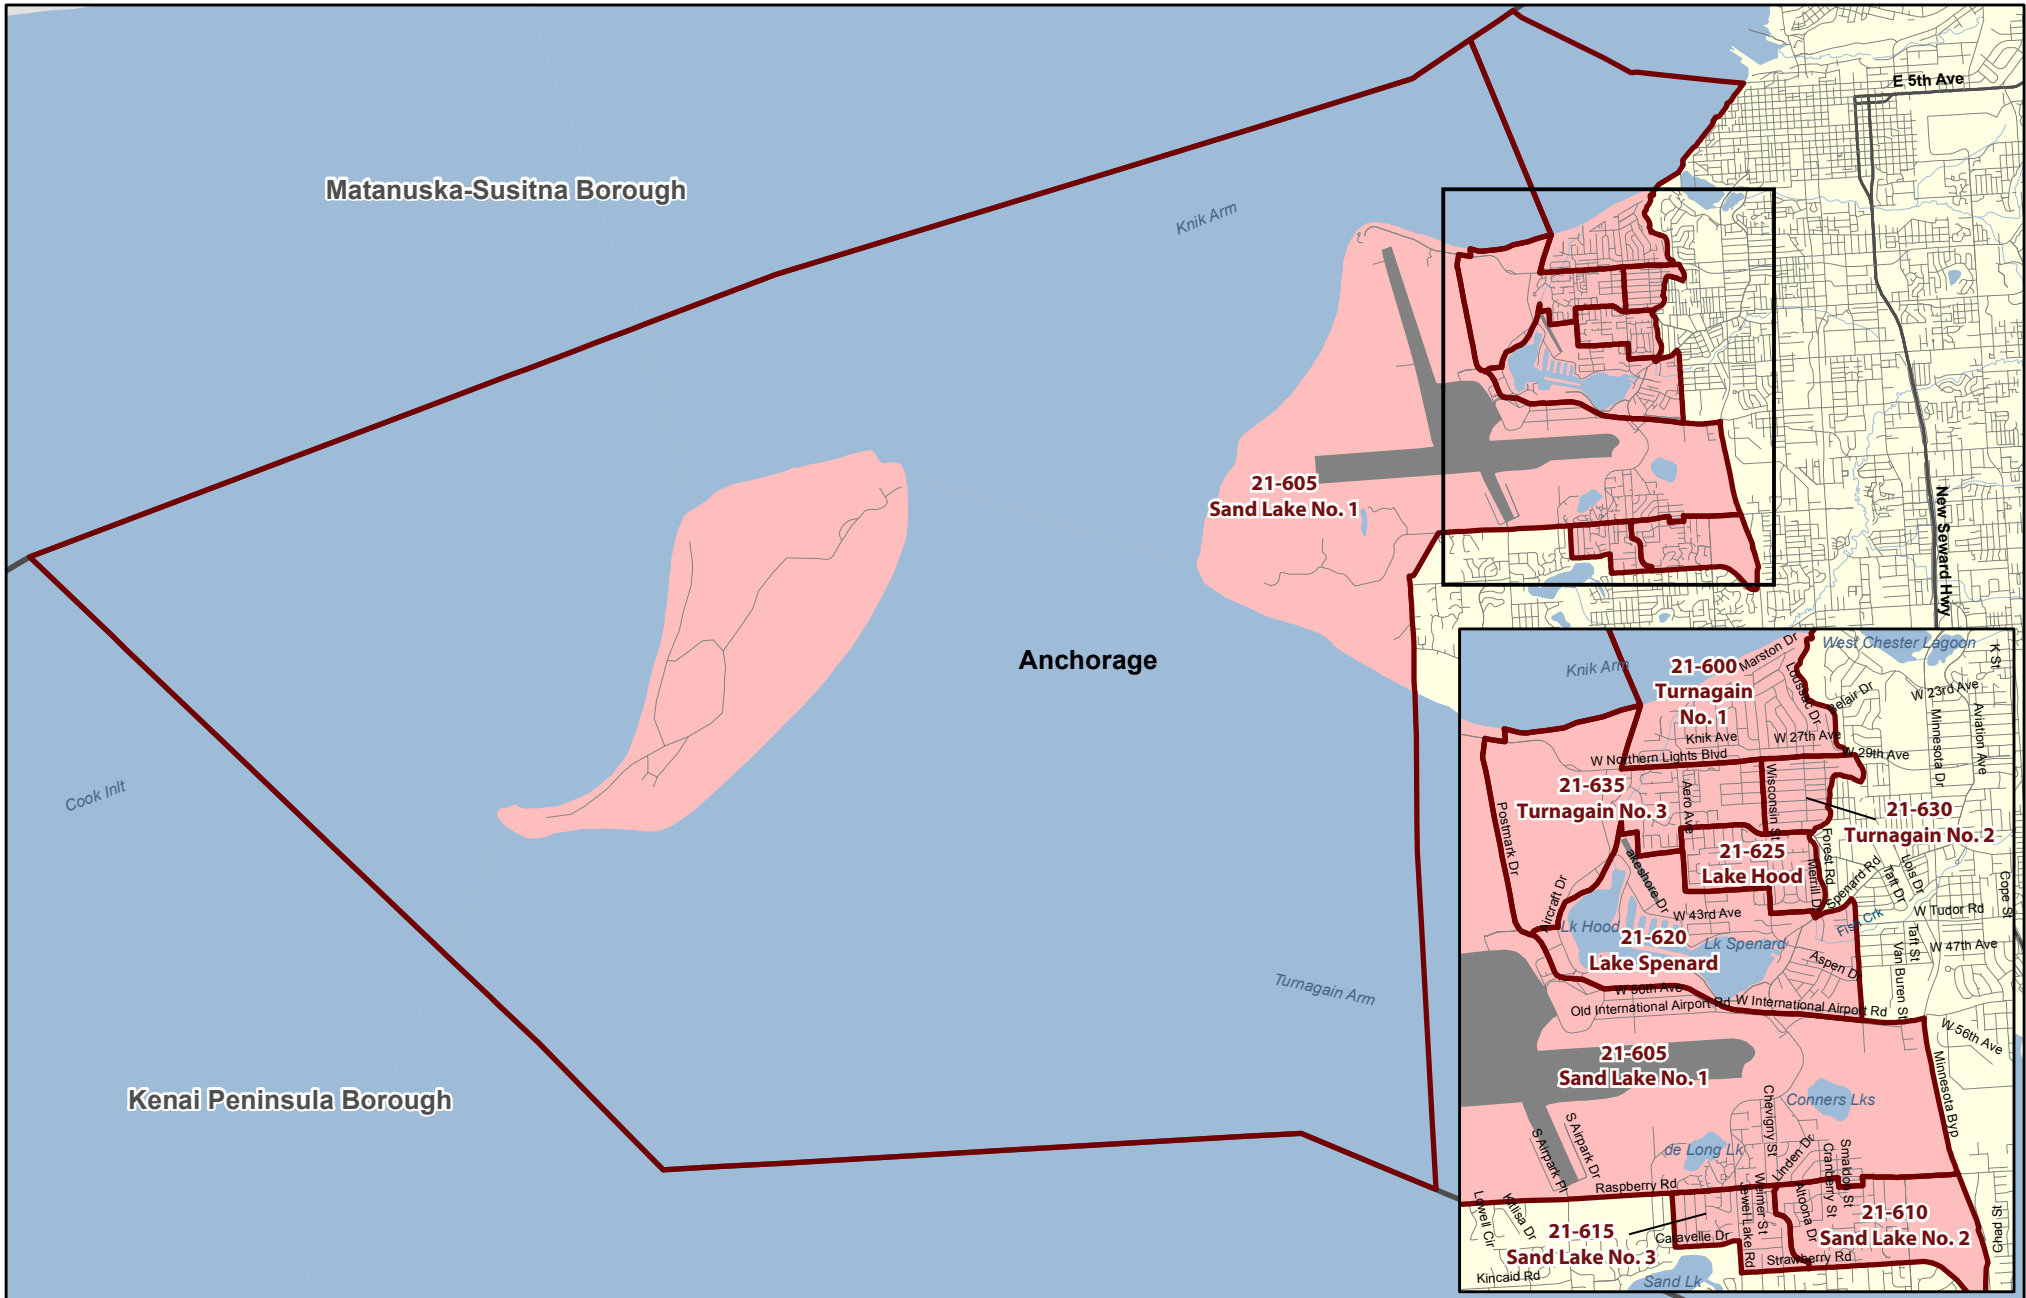

House District 21

Redistricting Plan July 14, 2013

Voting Precinct 21-600 Turnagain No. 1

Redistricting Plan July 14, 2013

Voting Precinct 21-605 Sand Lake No. 1

Redistricting Plan July 14, 2013

Voting Precinct 21-610 Sand Lake No. 2

Redistricting Plan July 14, 2013

Voting Precinct 21-615 Sand Lake No. 3

Redistricting Plan July 14, 2013

Voting Precinct 21-620 Lake Spenard

Redistricting Plan July 14, 2013

Voting Precinct 21-625 Lake Hood

Redistricting Plan July 14, 2013

Voting Precinct 21-630 Turnagain No. 2

Redistricting Plan July 14, 2013

Voting Precinct 21-635 Turnagain No. 3

Redistricting Plan July 14, 2013