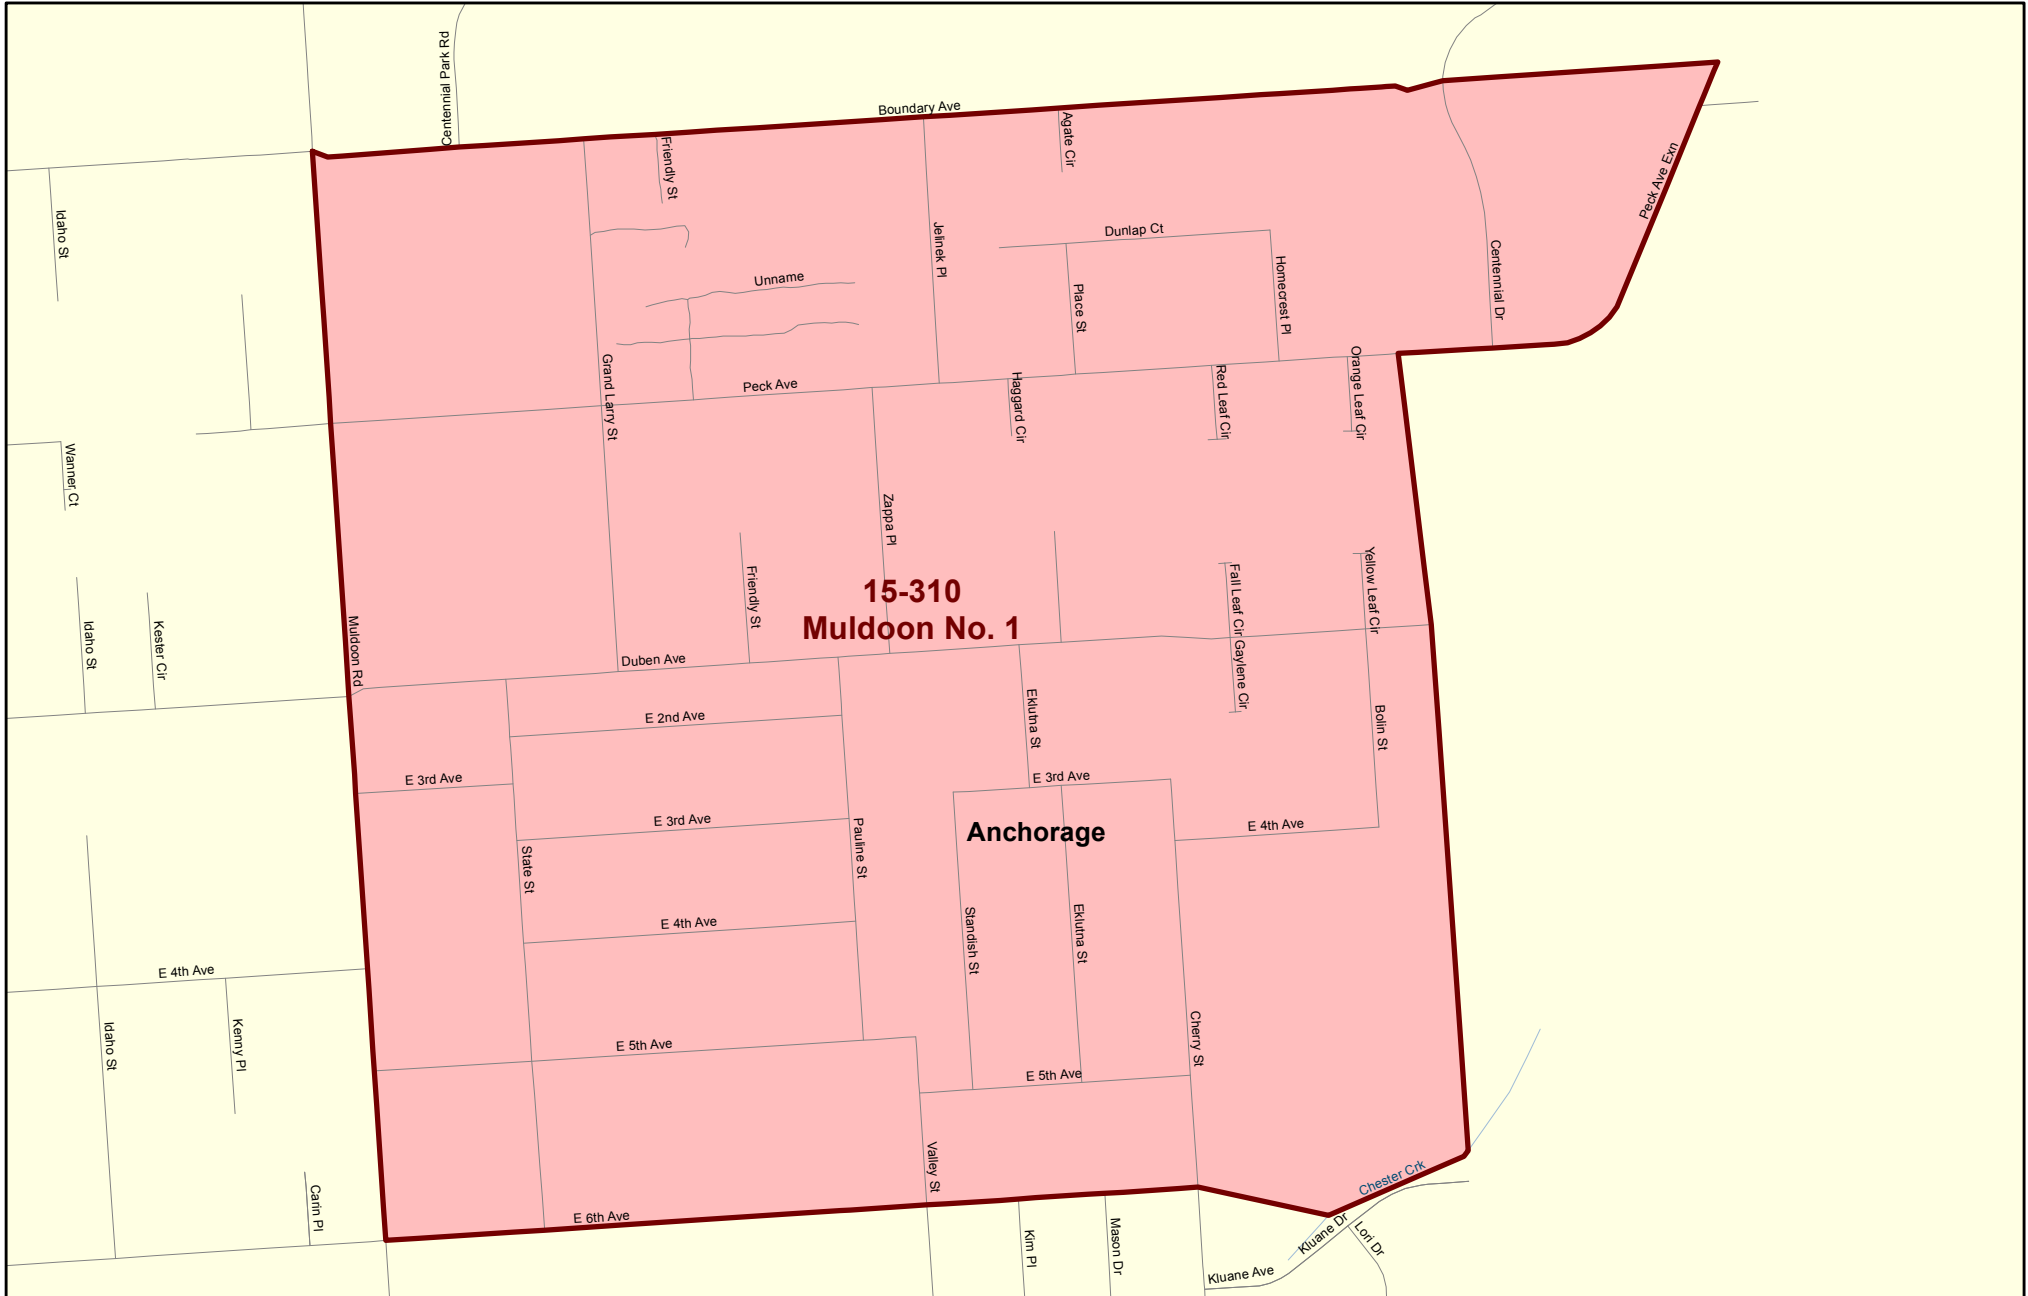

Voting Precinct 15-310 Muldoon No. 1

Redistricting Plan July 14, 2013