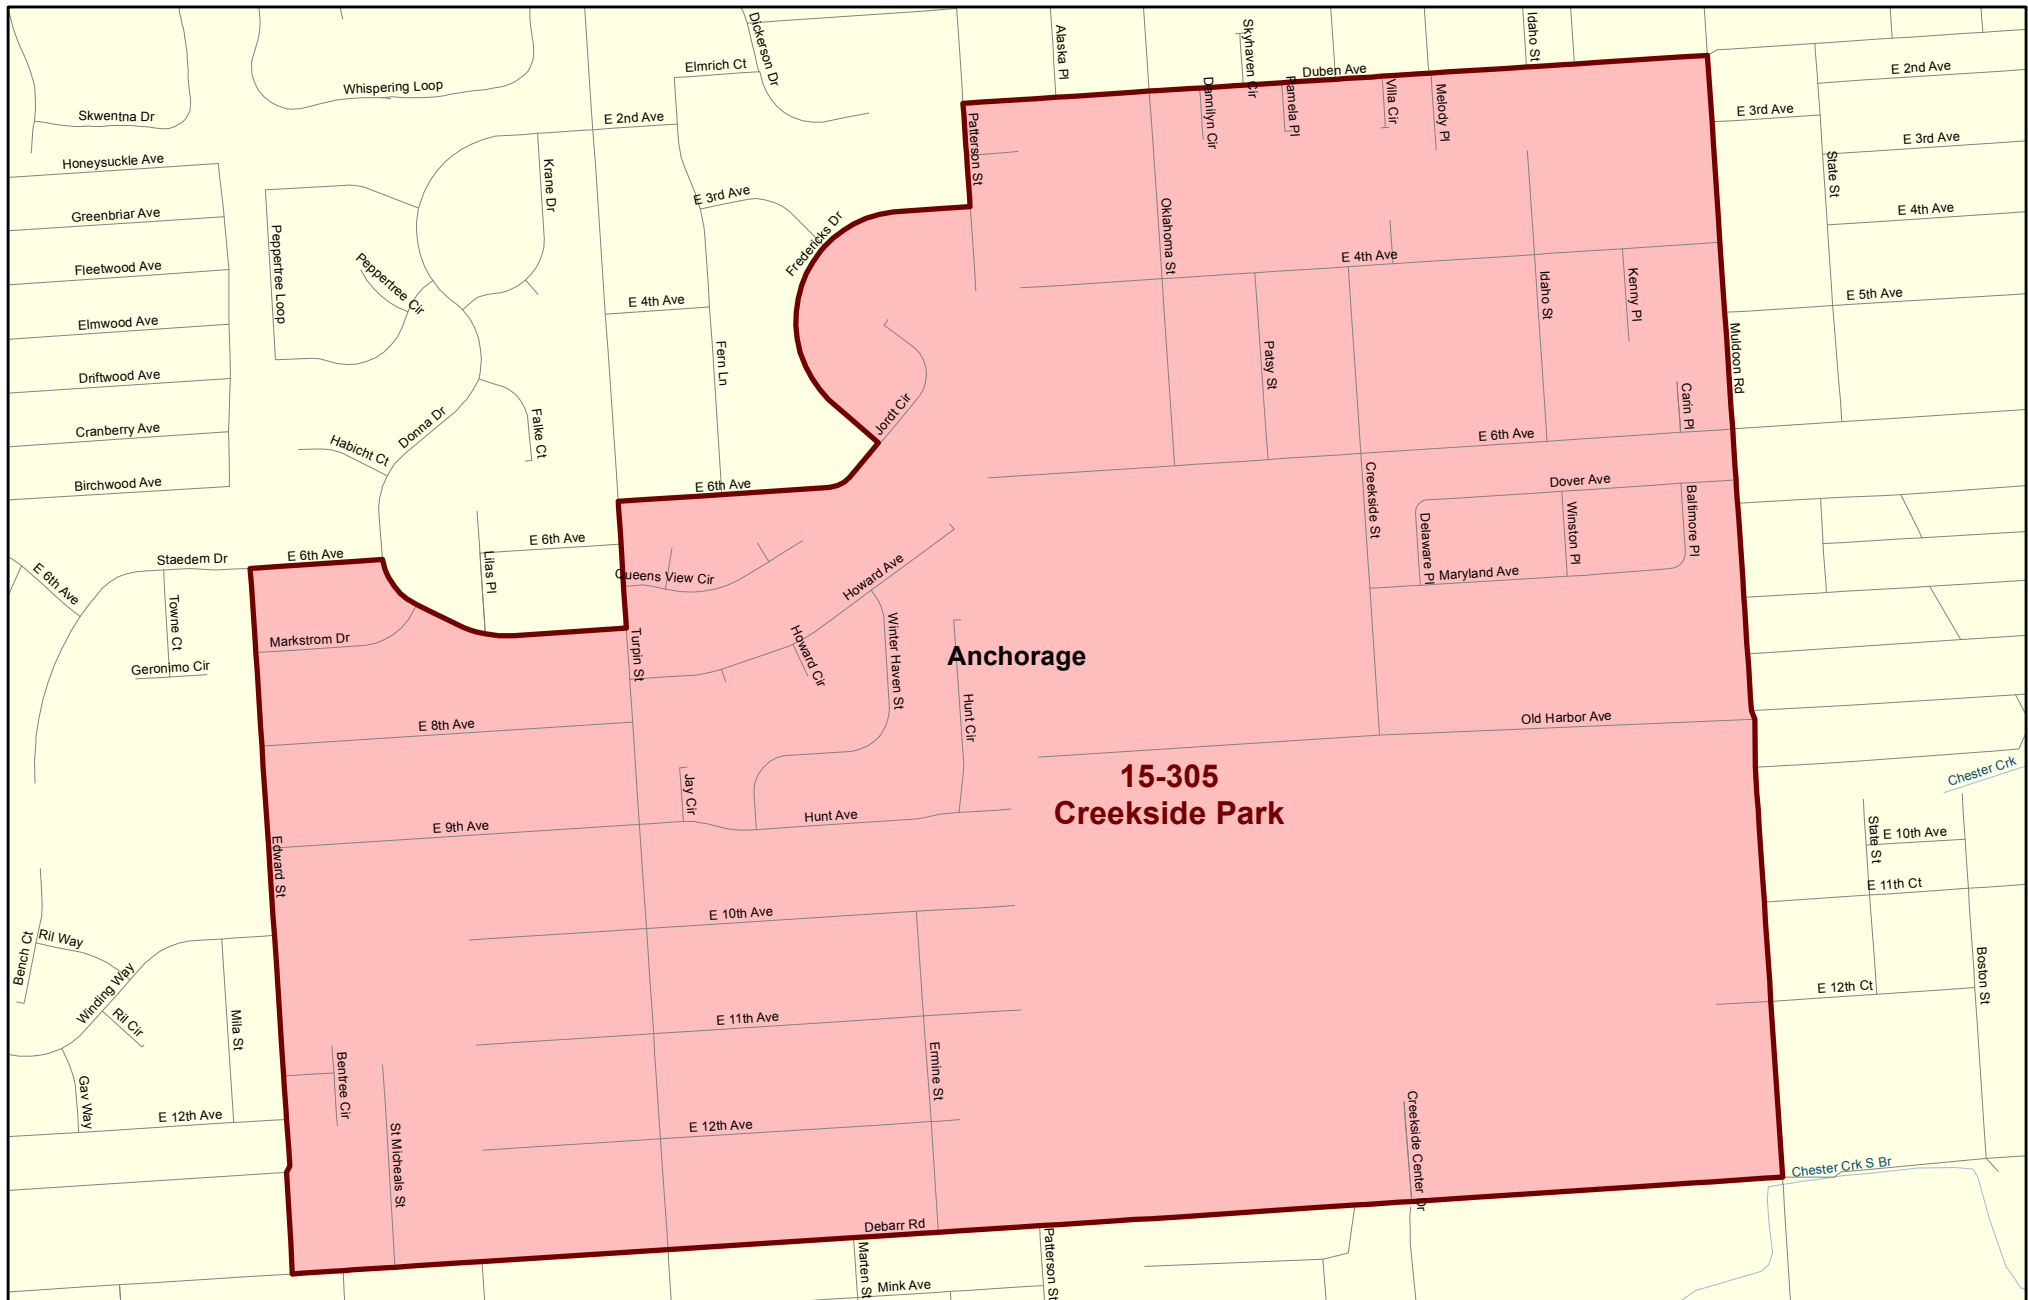

Voting Precinct 15-305 Creekside Park

Redistricting Plan July 14, 2013