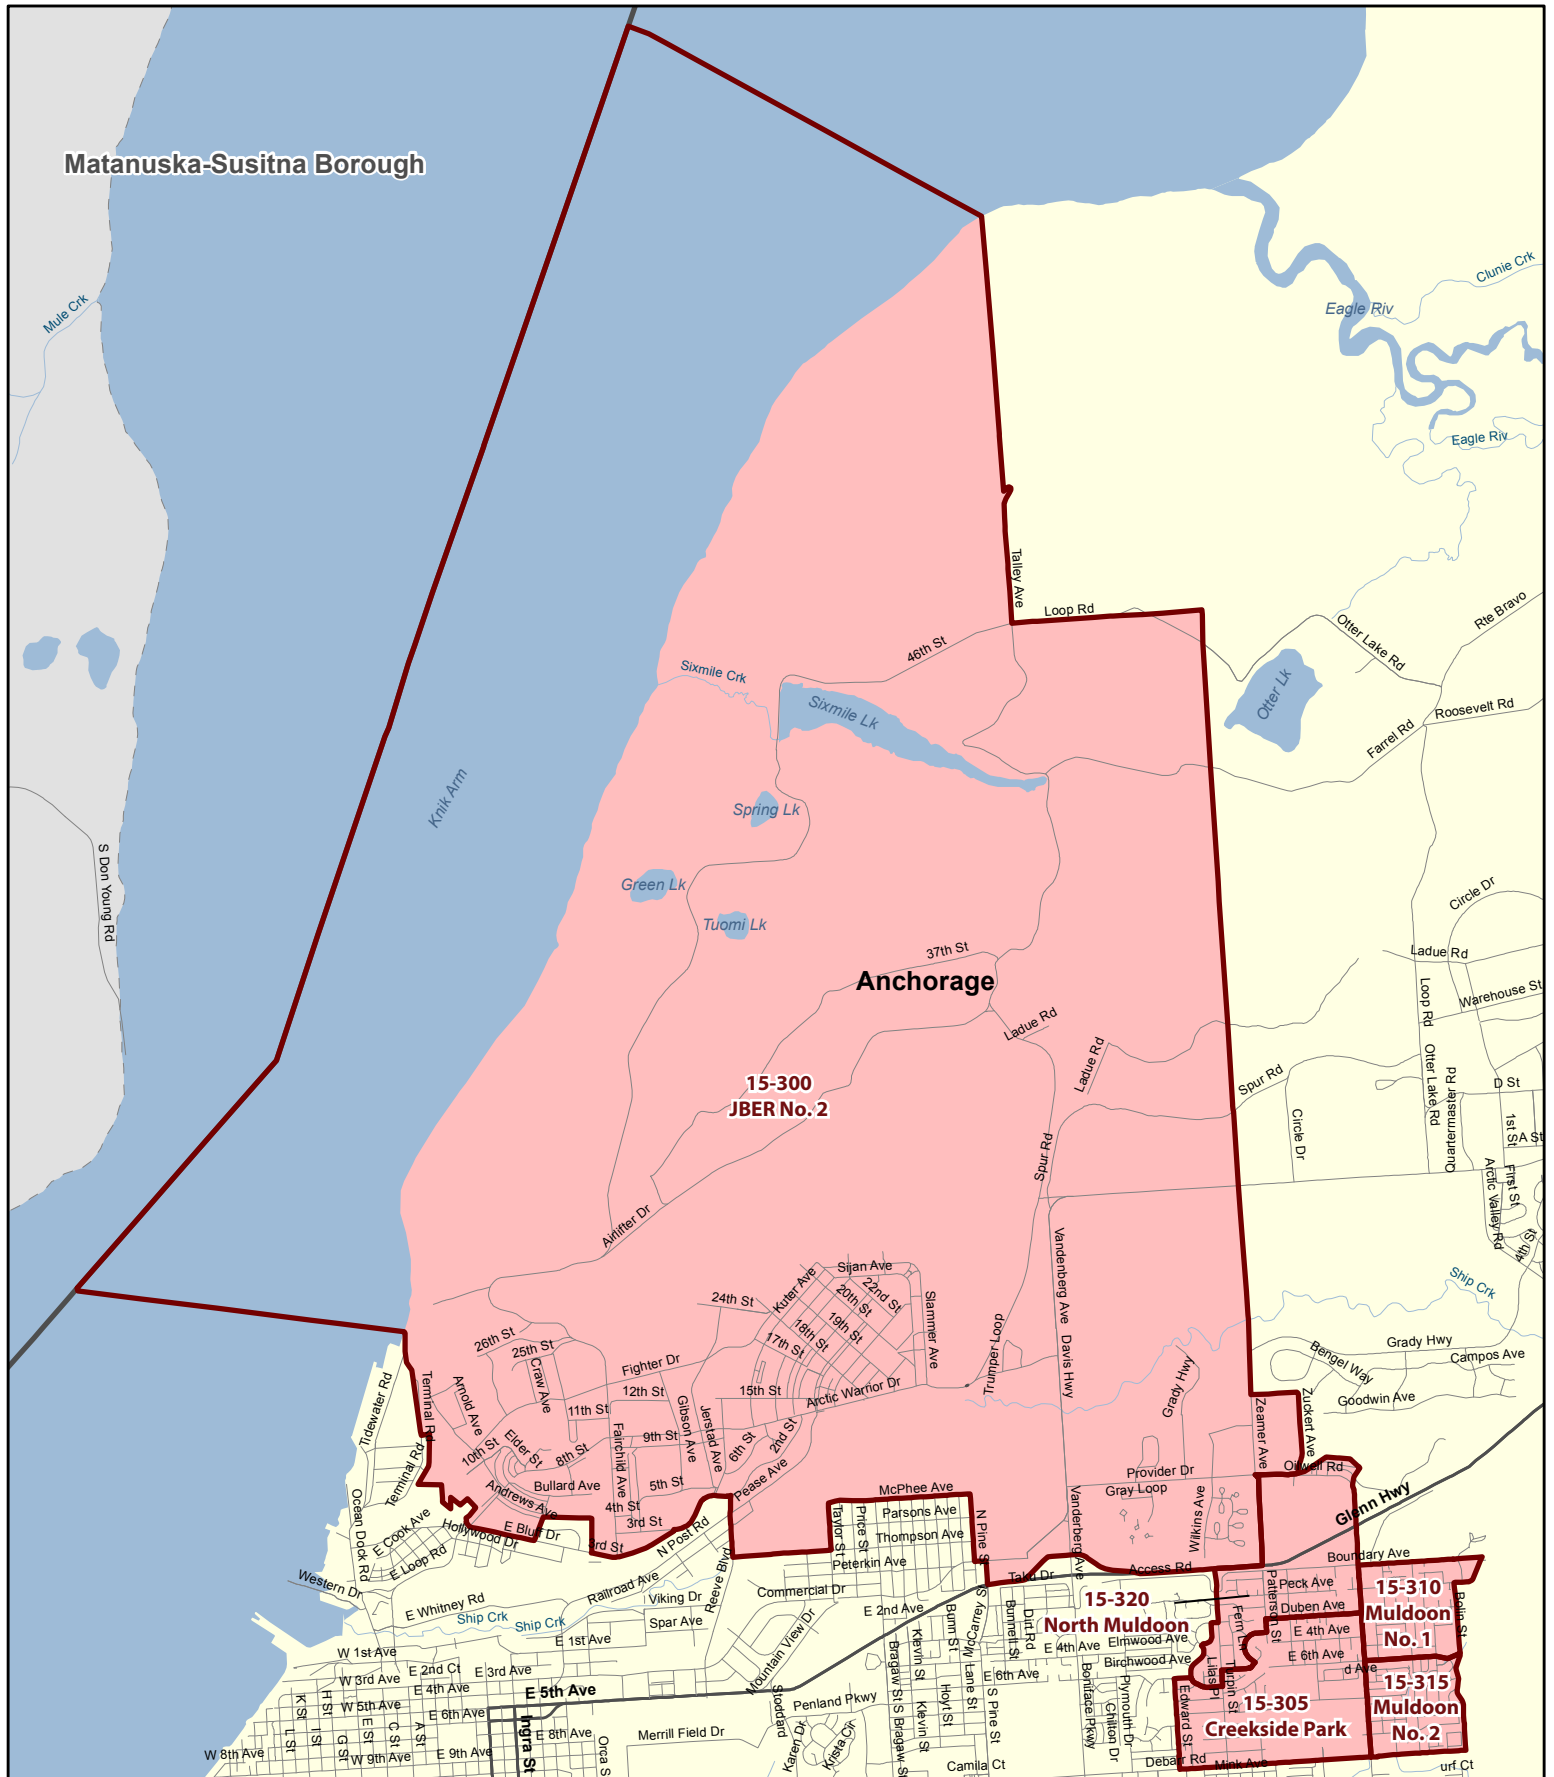

# House District 15

## Redistricting Plan July 14, 2013

# Voting Precinct 15-300 JBER No. 2