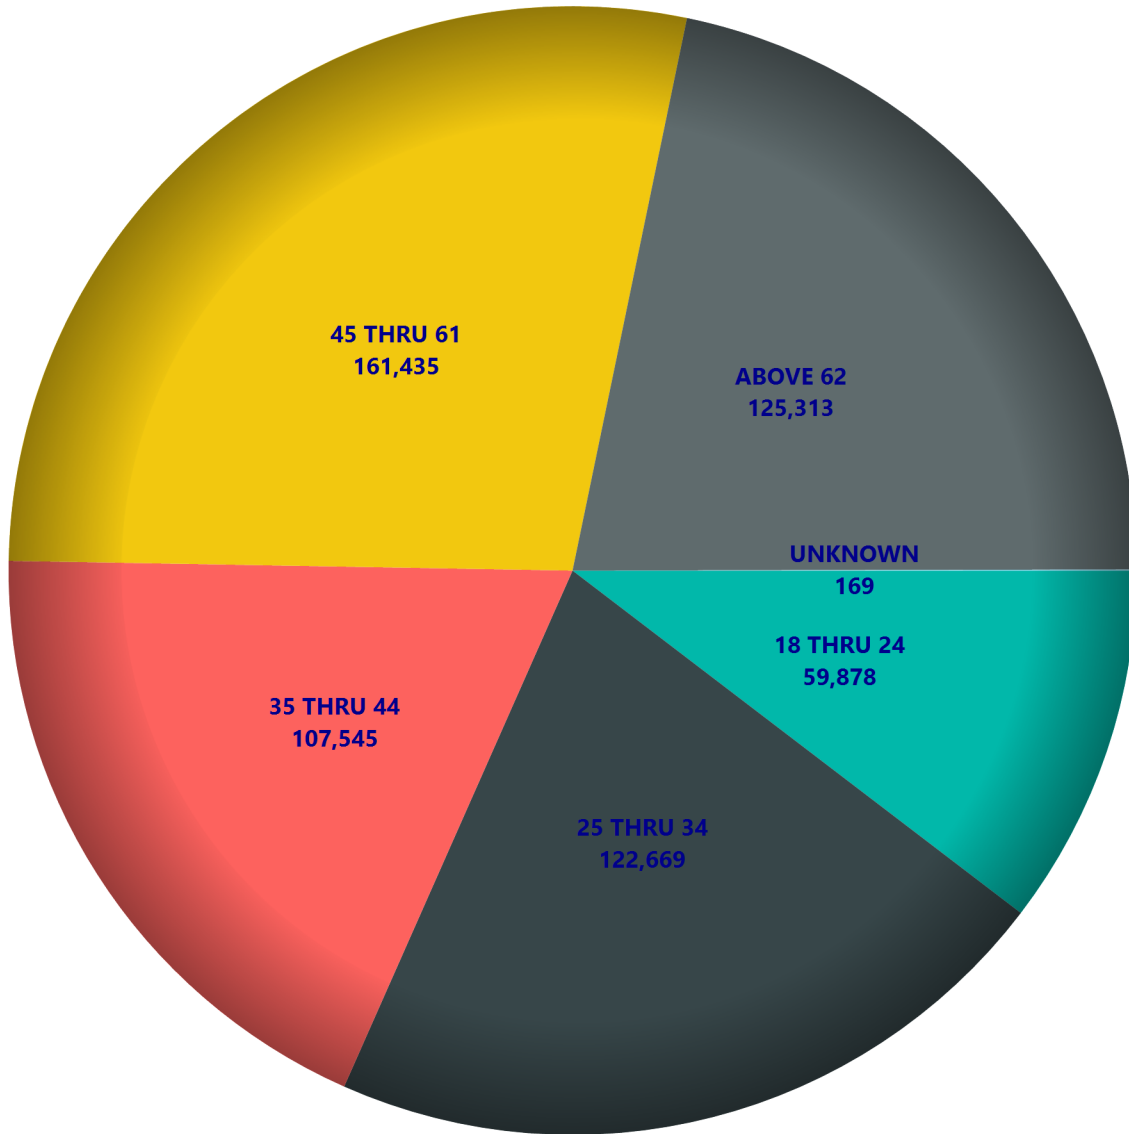

Political Groups:

- C - ALASKA CONSTITUTION PARTY
- E - MODERATE PARTY OF ALASKA
- G - GREEN PARTY OF ALASKA
- H - OWL PARTY
- K - ALLIANCE PARTY OF ALASKA
- L - ALASKA LIBERTARIAN PARTY
- O - PROGRESSIVE PARTY OF ALASKA
- P - PATRIOTS PARTY OF ALASKA
- V - VETERANS PARTY OF ALASKA
- W - UCES' CLOWNS PARTY

Other:

- N - NONPARTISAN
- U - UNDECLARED

Political Parties are those parties that have gained recognized political party status under Alaska Statutes 15.80.010(27) or by court order.

Political Groups are those groups that have applied for party status but have not met the qualifications to be a recognized political party under Alaska Statutes 15.80.010(26).

AGEGROUP	OTHER				RECOGNIZED POLITICAL PARTIES			OTHER	
	TOTAL	M	F	U	R	D	A	N	U
18 THRU 19	12269	6268	5954	47	1236	908	280	870	8818
20	8576	4420	4140	16	888	583	182	525	6279
21	9245	4685	4539	21	1324	929	260	774	5792
22 THRU 24	29788	15171	14470	147	4684	3043	902	2913	17608
25 THRU 34	122669	62036	60190	443	23081	14397	3536	14435	63929
35 THRU 44	107545	55486	51840	219	24942	12859	3156	14251	49670
45 THRU 54	90318	46557	43626	135	26197	10803	2895	12039	36819
55 THRU 59	51033	26340	24617	76	15576	6665	1537	7701	18833
60 THRU 61	20084	10273	9777	34	5848	2801	683	3416	7094
62 THRU 64	28668	14488	14139	41	8136	4403	868	5323	9583
65 THRU 74	66202	34571	31539	92	17934	10990	1853	14485	20258
ABOVE 75	30443	14701	15705	37	9873	5103	803	6484	7979
UNKNOWN	169	89	66	14	19	17	7	22	93
Total	577009	295085	280602	1322	139738	73501	16962	83238	252755

Voters By Age Group

Voters By Party