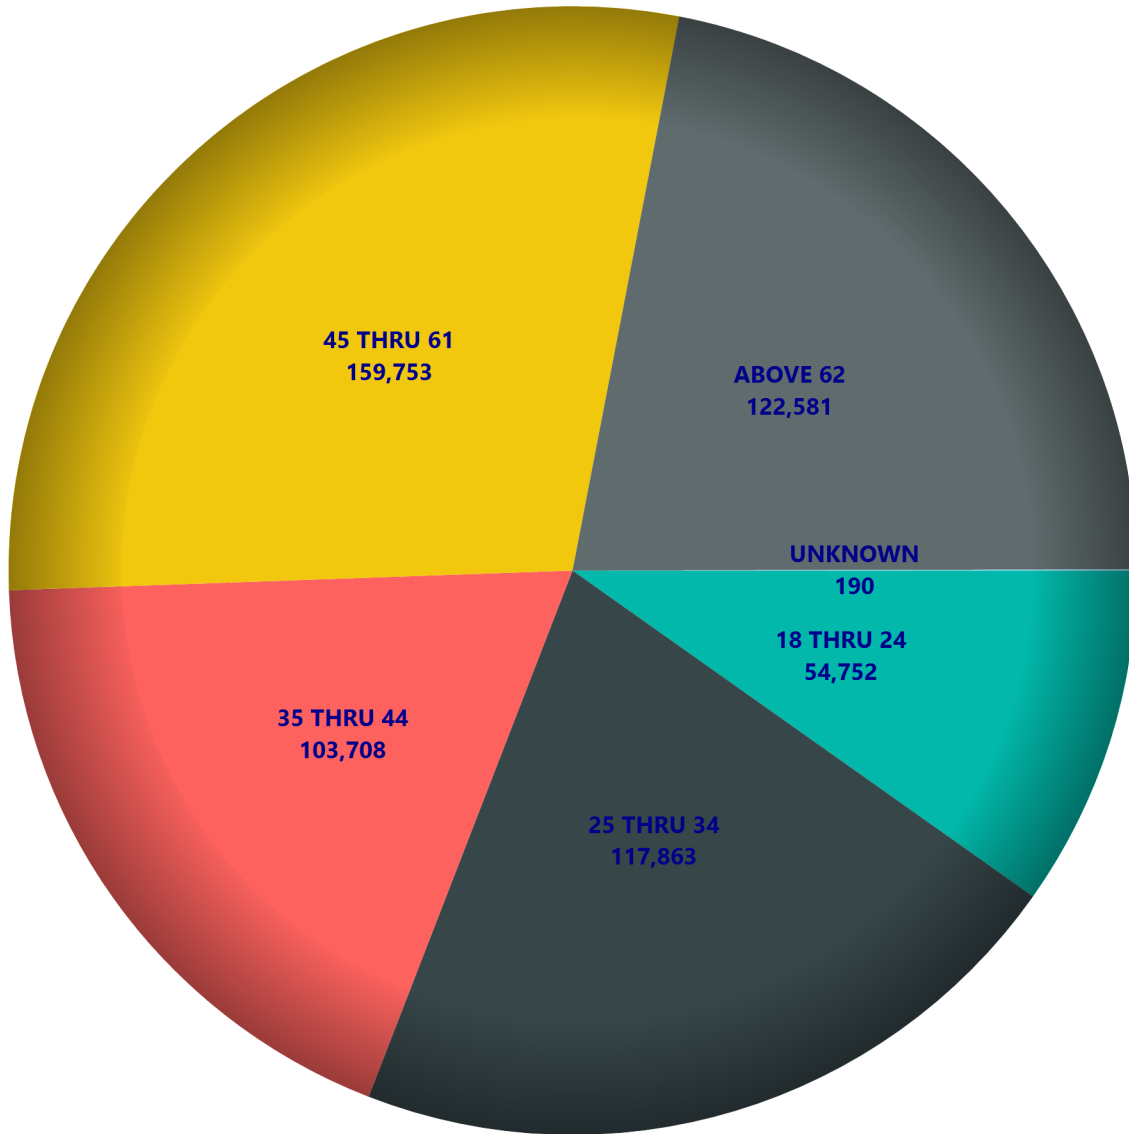

### Political Parties:

- A - ALASKAN INDEPENDENCE PARTY
- D - ALASKA DEMOCRATIC PARTY
- R - ALASKA REPUBLICAN PARTY

### Other:

- N - NONPARTISAN
- U - UNDECLARED

**Political Parties** are those parties that have gained recognized political party status under Alaska Statutes 15.60.010(25) or by court order.

**Political Groups** are those groups that have applied for party status but have not met the qualifications to be a recognized political party under Alaska Statutes 15.60.010(24).

AGEGROUP	OTHER				RECOGNIZED POLITICAL PARTIES			OTHER		POLITICAL GROUPS								
	TOTAL	M	F	U	D	A	R	N	U	C	H	G	E	L	V	P	O	W
18 THRU 19	9462	4721	4627	114	934	266	1286	840	5976	18		23	7	96	6	5	3	2
20	8057	4090	3937	30	683	185	1021	568	5473	8		14	6	89	5	2	1	2
21	8695	4376	4294	25	898	282	1308	806	5241	13		32	6	100	5	1	1	2
22 THRU 24	28538	14426	13911	201	3101	903	4769	2928	16206	36	2	92	6	463	23	2	2	5
25 THRU 34	117863	59243	58072	548	14336	3456	23052	14353	59425	132	8	354	27	2404	263	18	10	25
35 THRU 44	103708	53357	50096	255	12657	3086	24744	14057	46590	85	2	374	11	1798	263	13	10	18
45 THRU 54	89257	45876	43206	175	10891	2858	26378	12112	35497	77	2	266	14	946	196	11	2	7
55 THRU 59	50649	26094	24474	81	6736	1552	15597	7817	18232	43		135	5	419	106	4	3	
60 THRU 61	19847	10134	9668	45	2806	665	5844	3457	6838	17		50	1	138	28	2		1
62 THRU 64	28466	14350	14077	39	4466	855	8144	5424	9222	13		77	1	216	42	1		5
65 THRU 74	64613	33692	30824	97	10861	1775	17637	14298	19379	27		142	3	368	114	1	4	4
ABOVE 75	29502	14282	15185	35	5012	784	9709	6330	7470	4		31	1	112	47	1	1	
UNKNOWN	190	100	71	19	14	7	24	25	107			5		8				
<b>Total</b>	<b>558847</b>	<b>284741</b>	<b>272442</b>	<b>1664</b>	<b>73395</b>	<b>16674</b>	<b>139513</b>	<b>83015</b>	<b>235656</b>	<b>473</b>	<b>14</b>	<b>1595</b>	<b>88</b>	<b>7157</b>	<b>1098</b>	<b>61</b>	<b>37</b>	<b>71</b>

Voters By Age Group

Voters By Party