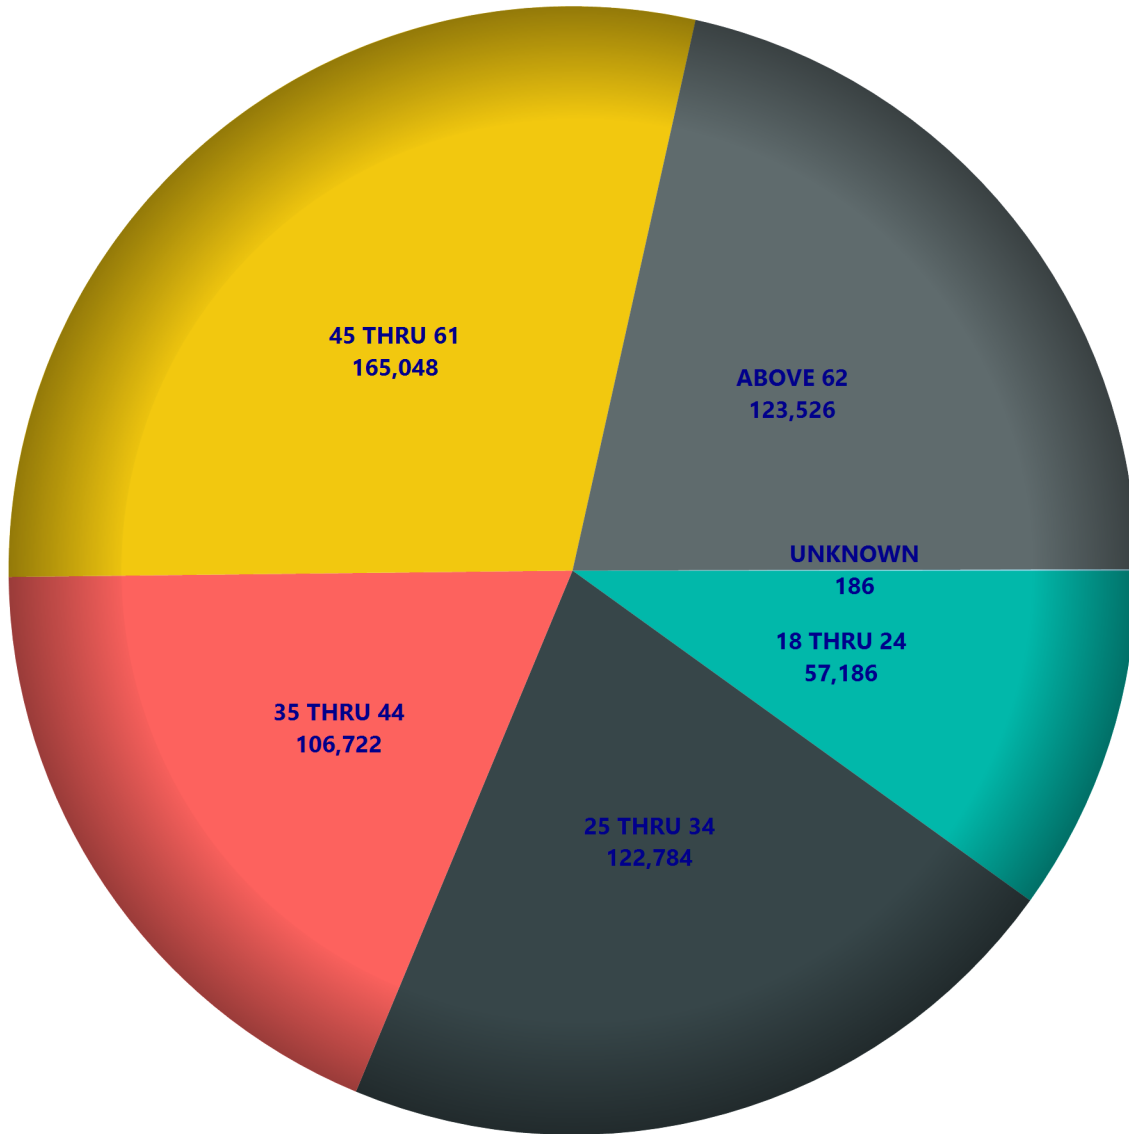

Political Groups:

- C - ALASKA CONSTITUTION PARTY
- E - MODERATE PARTY OF ALASKA
- G - GREEN PARTY OF ALASKA
- L - ALASKA LIBERTARIAN PARTY
- O - PROGRESSIVE PARTY OF ALASKA
- P - PATRIOTS PARTY OF ALASKA
- T - TWELVE VISIONS PARTY OF ALASKA
- V - VETERANS PARTY OF ALASKA
- W - UCES' CLOWNS PARTY

Other:

- N - NONPARTISAN
- U - UNDECLARED
- H - OWL PARTY

Political Parties are those parties that have gained recognized political party status under Alaska Statutes 15.60.010(25) or by court order.

Political Groups are those groups that have applied for party status but have not met the qualifications to be a recognized political party under Alaska Statutes 15.60.010(24).

AGEGROUP	OTHER				RECOGNIZED POLITICAL PARTIES			OTHER	
	TOTAL	M	F	U	D	A	R	N	U
18 THRU 19	10516	5254	5162	100	930	252	1303	826	7061
20	8319	4174	4112	33	779	202	1161	642	5418
21	8766	4449	4292	25	845	253	1273	783	5452
22 THRU 24	29585	14927	14352	306	3243	952	4957	3116	16658
25 THRU 34	122784	61912	60138	734	14881	3572	24255	15058	61663
35 THRU 44	106722	54969	51431	322	13128	3130	25617	14517	47717
45 THRU 54	92507	47700	44595	212	11363	2904	27529	12600	36552
55 THRU 59	52116	26910	25104	102	6993	1596	15944	8128	18733
60 THRU 61	20425	10335	10042	48	2960	682	5966	3569	7000
62 THRU 64	29023	14703	14271	49	4626	856	8201	5575	9393
65 THRU 74	64946	34032	30810	104	10964	1739	17759	14450	19374
ABOVE 75	29557	14269	15247	41	5085	776	9728	6328	7444
UNKNOWN	186	105	66	15	14	7	27	21	101
Total	575452	293739	279622	2091	75811	16921	143720	85613	242566

Voters By Age Group

As of 1/3/2019 10:06:14 AM

Voters By Party