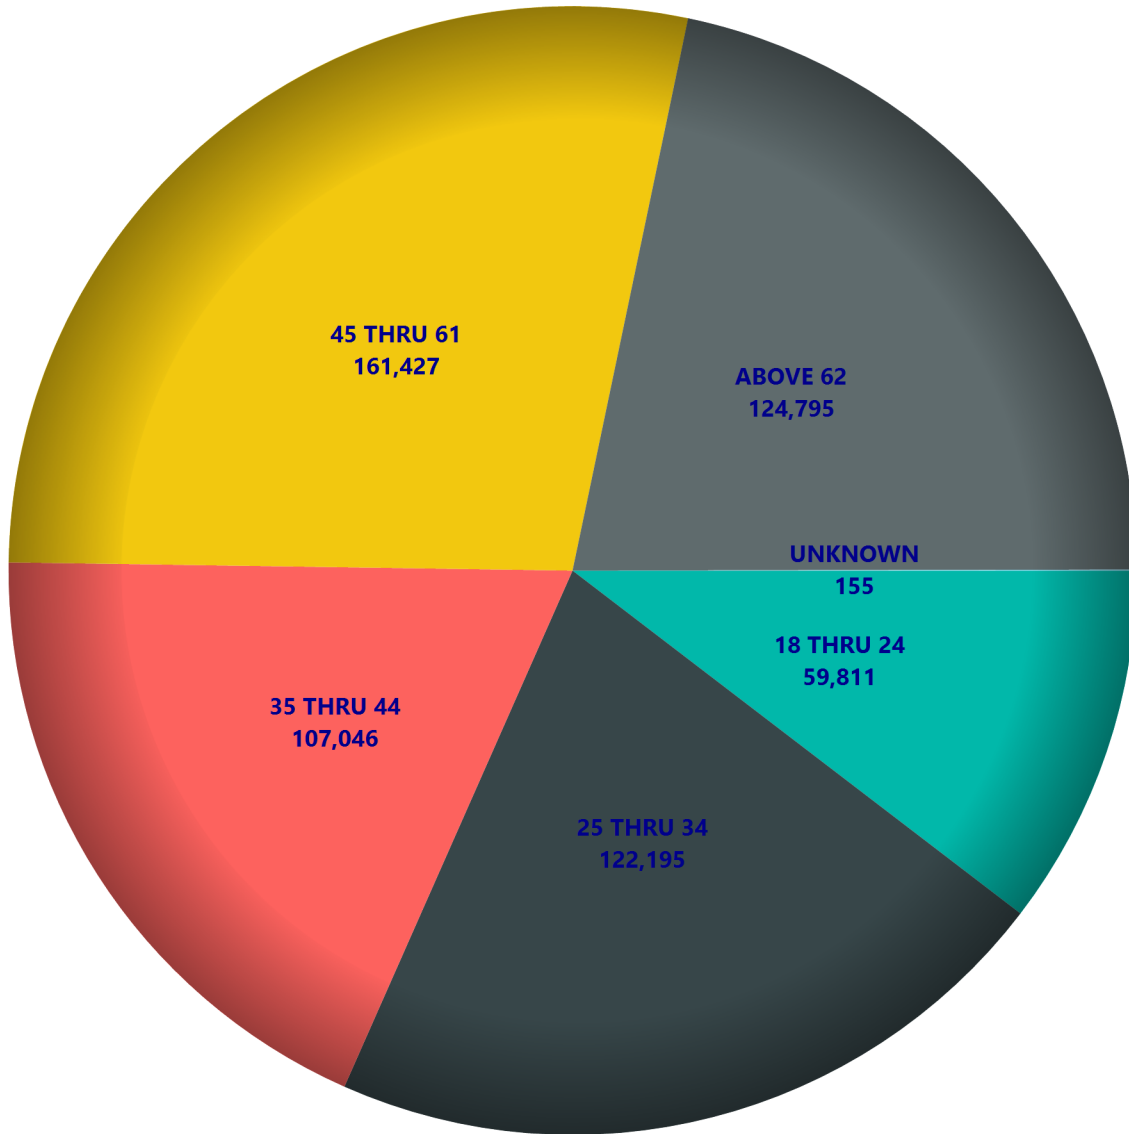

Political Groups:

- C - ALASKA CONSTITUTION PARTY
- E - MODERATE PARTY OF ALASKA
- G - GREEN PARTY OF ALASKA
- H - OWL PARTY
- K - ALLIANCE PARTY OF ALASKA
- L - ALASKA LIBERTARIAN PARTY
- O - PROGRESSIVE PARTY OF ALASKA
- P - PATRIOTS PARTY OF ALASKA
- V - VETERANS PARTY OF ALASKA
- W - UCES' CLOWNS PARTY

Other:

- N - NONPARTISAN
- U - UNDECLARED

Political Parties are those parties that have gained recognized political party status under Alaska Statutes 15.80.010(27) or by court order.

Political Groups are those groups that have applied for party status but have not met the qualifications to be a recognized political party under Alaska Statutes 15.80.010(26).

AGEGROUP	OTHER				RECOGNIZED POLITICAL PARTIES			OTHER		POLITICAL GROUPS								
	TOTAL	M	F	U	D	A	R	N	U	V	P	G	O	C	W	E	L	H
18 THRU 19	12379	6318	6013	48	913	279	1242	849	8942	9	2	23	2	20	3	7	88	
20	8578	4409	4149	20	607	186	936	538	6188	3	4	15	1	9	2	8	81	
21	9119	4619	4478	22	928	267	1306	776	5681	6	1	28	2	14	3	7	100	
22 THRU 24	29735	15124	14452	159	3061	897	4715	2909	17508	25	4	97	4	38	7	7	461	2
25 THRU 34	122195	61703	60047	445	14397	3523	23114	14416	63467	268	19	352	14	136	25	29	2426	9
35 THRU 44	107046	55184	51643	219	12835	3143	24969	14184	49271	282	16	386	11	95	18	12	1823	1
45 THRU 54	90256	46487	43630	139	10831	2886	26269	12069	36650	204	11	273	2	78	7	16	959	1
55 THRU 59	51092	26333	24682	77	6685	1542	15606	7722	18816	109	7	138	3	42	2	5	414	1
60 THRU 61	20079	10272	9771	36	2818	682	5861	3428	7050	32	2	46		19	1	2	138	
62 THRU 64	28655	14466	14147	42	4395	868	8136	5356	9539	46	2	75	1	14	5	3	214	
65 THRU 74	65905	34380	31434	91	10974	1835	17884	14452	20077	112	3	147	4	31	5	4	377	
ABOVE 75	30235	14610	15586	39	5067	795	9842	6445	7886	48	1	31	1	6		1	112	
UNKNOWN	155	83	58	14	12	7	18	20	87			5					6	
Total	575429	293988	280090	1351	73523	16910	139898	83164	251162	1144	72	1616	45	502	78	101	7199	14

Voters By Age Group

Voters By Party