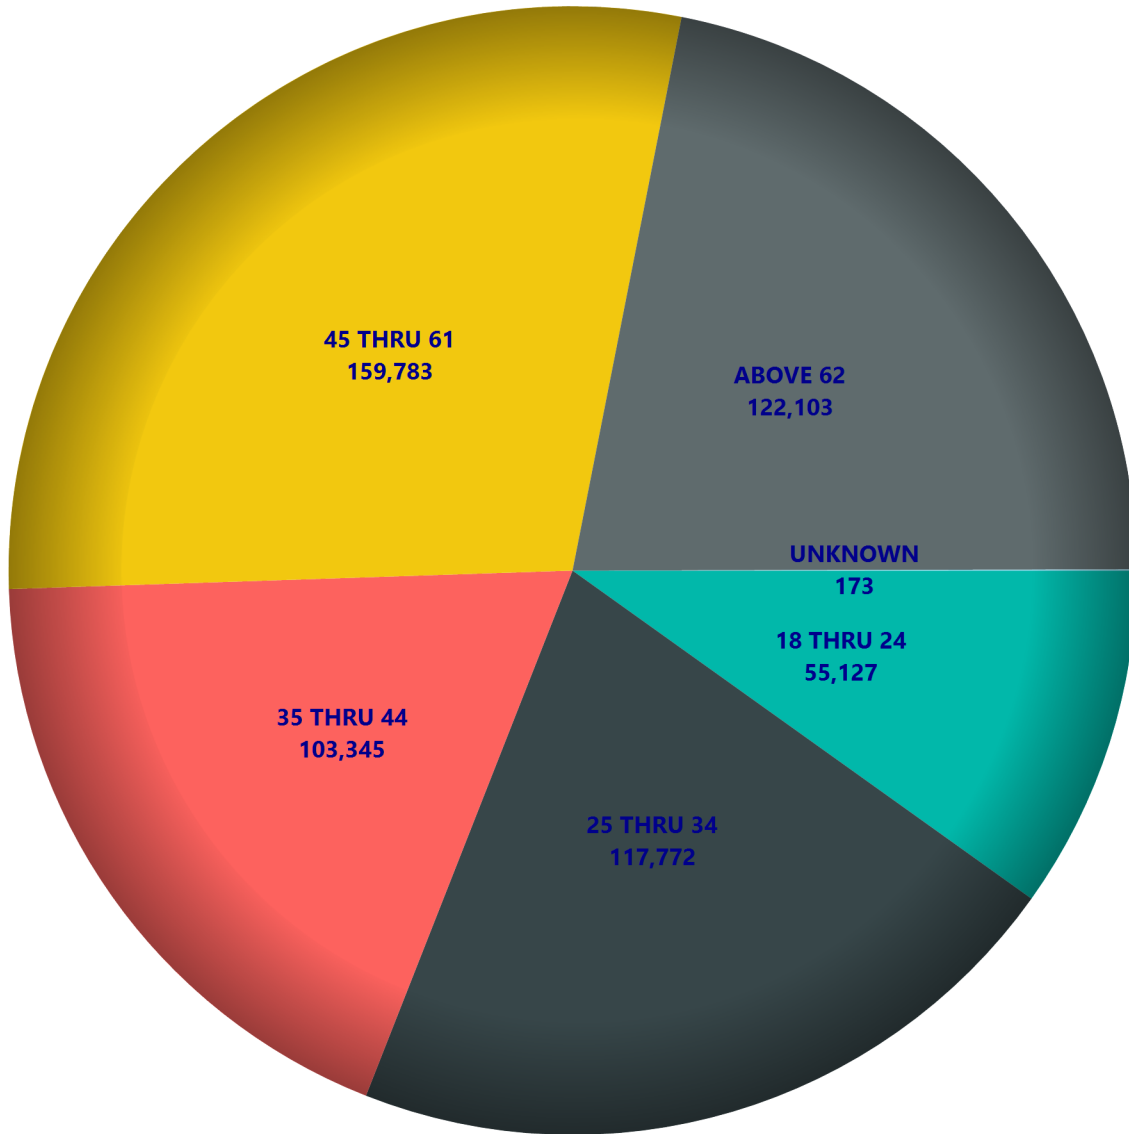

Political Groups:

- C - ALASKA CONSTITUTION PARTY
- E - MODERATE PARTY OF ALASKA
- G - GREEN PARTY OF ALASKA
- H - OWL PARTY
- L - ALASKA LIBERTARIAN PARTY
- O - PROGRESSIVE PARTY OF ALASKA
- P - PATRIOT'S PARTY OF ALASKA
- V - VETERANS PARTY OF ALASKA
- W - UCES' CLOWNS PARTY

Other:

- N - NONPARTISAN
- U - UNDECLARED

Political Parties are those parties that have gained recognized political party status under Alaska Statutes 15.60.010(25) or by court order.

Political Groups are those groups that have applied for party status but have not met the qualifications to be a recognized political party under Alaska Statutes 15.60.010(24).

AGEGROUP	OTHER				RECOGNIZED POLITICAL PARTIES			OTHER		POLITICAL GROUPS								
	TOTAL	M	F	U	R	D	A	N	U	P	W	C	V	G	O	L	E	H
18 THRU 19	9718	4859	4748	111	1316	941	263	824	6220	5	1	16	6	24	2	93	7	
20	8134	4117	3986	31	1035	703	179	585	5499	1	2	9	6	13	1	94	7	
21	8750	4437	4290	23	1286	904	283	791	5325	1	2	16	4	33	1	100	4	
22 THRU 24	28525	14379	13938	208	4810	3101	911	2951	16117	2	5	36	23	90	2	470	6	1
25 THRU 34	117772	59198	58038	536	23037	14306	3441	14324	59443	17	24	125	257	356	10	2400	24	8
35 THRU 44	103345	53219	49875	251	24664	12638	3072	13988	46427	12	17	84	256	371	9	1798	8	1
45 THRU 54	89246	45854	43221	171	26387	10885	2830	12125	35505	10	6	76	196	264	2	946	13	1
55 THRU 59	50739	26145	24511	83	15595	6746	1557	7882	18258	4		43	104	131	3	411	5	
60 THRU 61	19798	10128	9625	45	5825	2820	649	3444	6820	2	1	16	29	52		140		
62 THRU 64	28447	14341	14067	39	8113	4456	853	5445	9228	1	5	12	41	78		214	1	
65 THRU 74	64307	33550	30662	95	17563	10828	1753	14240	19261	1	3	26	113	142	4	370	3	
ABOVE 75	29349	14197	15117	35	9659	5000	775	6287	7430	1		4	47	31	1	113	1	
UNKNOWN	173	91	62	20	21	11	5	20	105					5		6		
Total	558303	284515	272140	1648	139311	73339	16571	82906	235638	57	66	463	1082	1590	35	7155	79	11

Voters By Age Group

Voters By Party