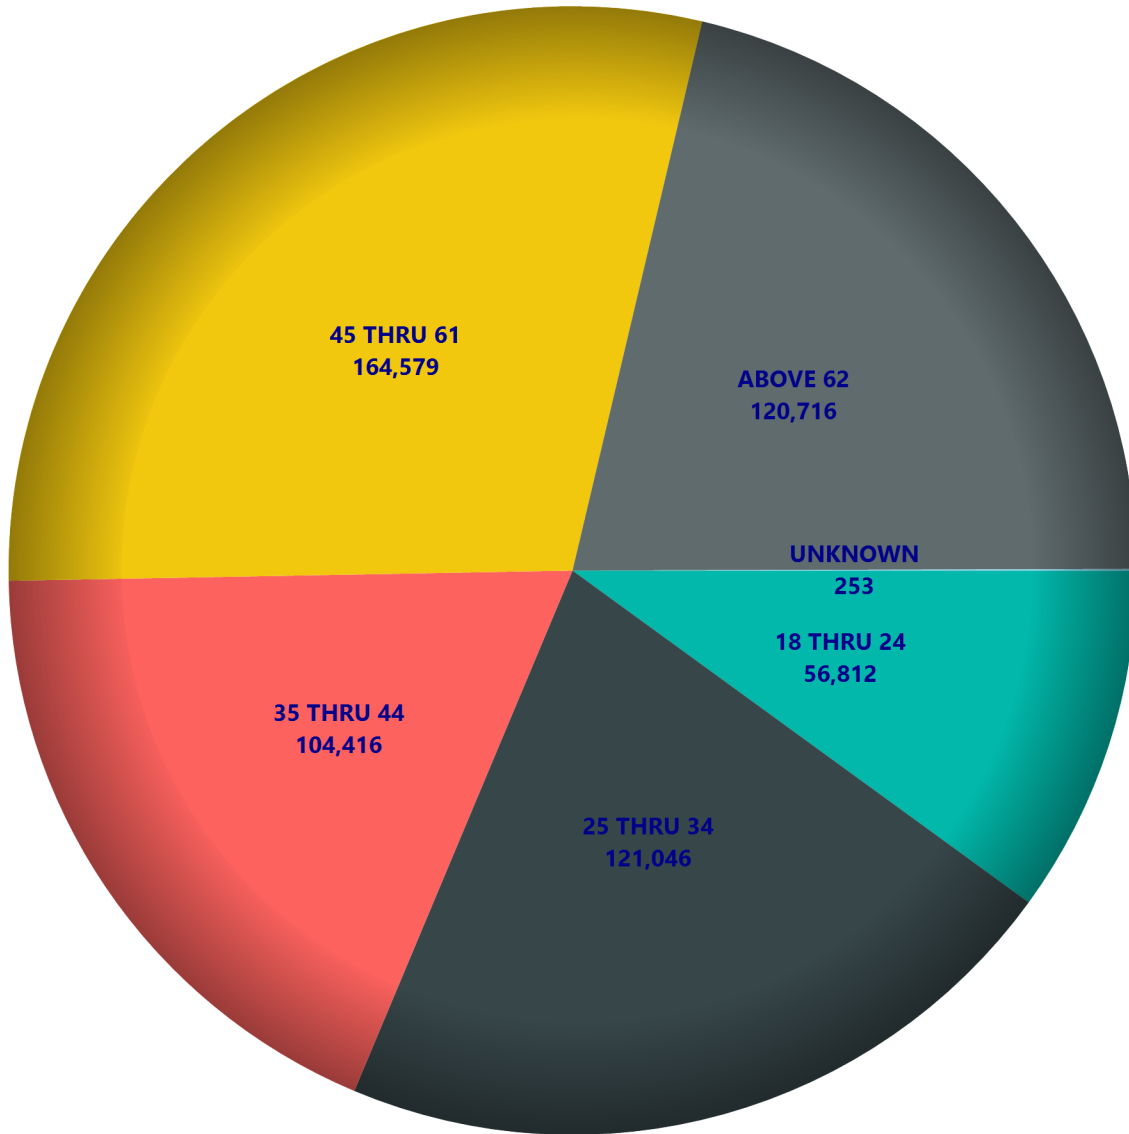

### Political Parties:

- A - ALASKAN INDEPENDENCE PARTY
- D - ALASKA DEMOCRATIC PARTY
- L - ALASKA LIBERTARIAN PARTY
- R - ALASKA REPUBLICAN PARTY

**Political Groups** are those groups that have applied for party status but have not met the qualifications to be a recognized political party under Alaska Statutes 15.60.010(24).

AGEGROUP	OTHER				RECOGNIZED POLITICAL PARTIES				OTHER	
	TOTAL	M	F	U	A	R	D	L	U	N
18 THRU 19	10533	5313	5137	83	214	1040	752	80	7634	759
20	8177	4062	4086	29	207	1156	792	92	5267	629
21	8751	4416	4297	38	248	1276	821	122	5392	840
22 THRU 24	29351	14834	14192	325	1003	4966	3180	494	16418	3104
25 THRU 34	121046	60984	59334	728	3592	23876	14601	2582	60724	14836
35 THRU 44	104416	53751	50351	314	3184	24937	12924	1806	46656	14128
45 THRU 54	92307	47656	44441	210	3021	27242	11376	991	36409	12662
55 THRU 59	51950	26714	25134	102	1698	15549	7030	443	18762	8172
60 THRU 61	20322	10337	9935	50	682	5798	3035	159	6959	3579
62 THRU 64	28690	14624	14023	43	874	7940	4619	238	9367	5506
65 THRU 74	63363	33196	30060	107	1743	17036	10844	375	18913	14149
ABOVE 75	28663	13825	14797	41	812	9285	4978	109	7260	6137
UNKNOWN	253	135	103	15	11	36	33	11	131	26
<b>Total</b>	<b>567822</b>	<b>289847</b>	<b>275890</b>	<b>2085</b>	<b>17289</b>	<b>140137</b>	<b>74985</b>	<b>7502</b>	<b>239892</b>	<b>84527</b>

# Alaska Voter Registration By Age

As of 9/4/2018 8:10:49 AM

POLITICAL GROUPS								
V	T	G	P	W	H	E	O	C
4	3	19	3	3		8		14
4	1	19		2		1	2	5
7	2	25		2		1		15
28	4	108	2	5		3	2	34
266	14	374	12	24	3	8	10	124
260	11	398	10	15		2	7	78
217	3	291	10	2		4		79
107	2	141	4			2		40
35	1	56	2	1				15
47	3	78	1	5				12
125	2	144	1	2		2	2	25
48		30						4
		5						
1148	46	1688	45	61	3	31	23	445

Voters By Age Group

Voters By Party