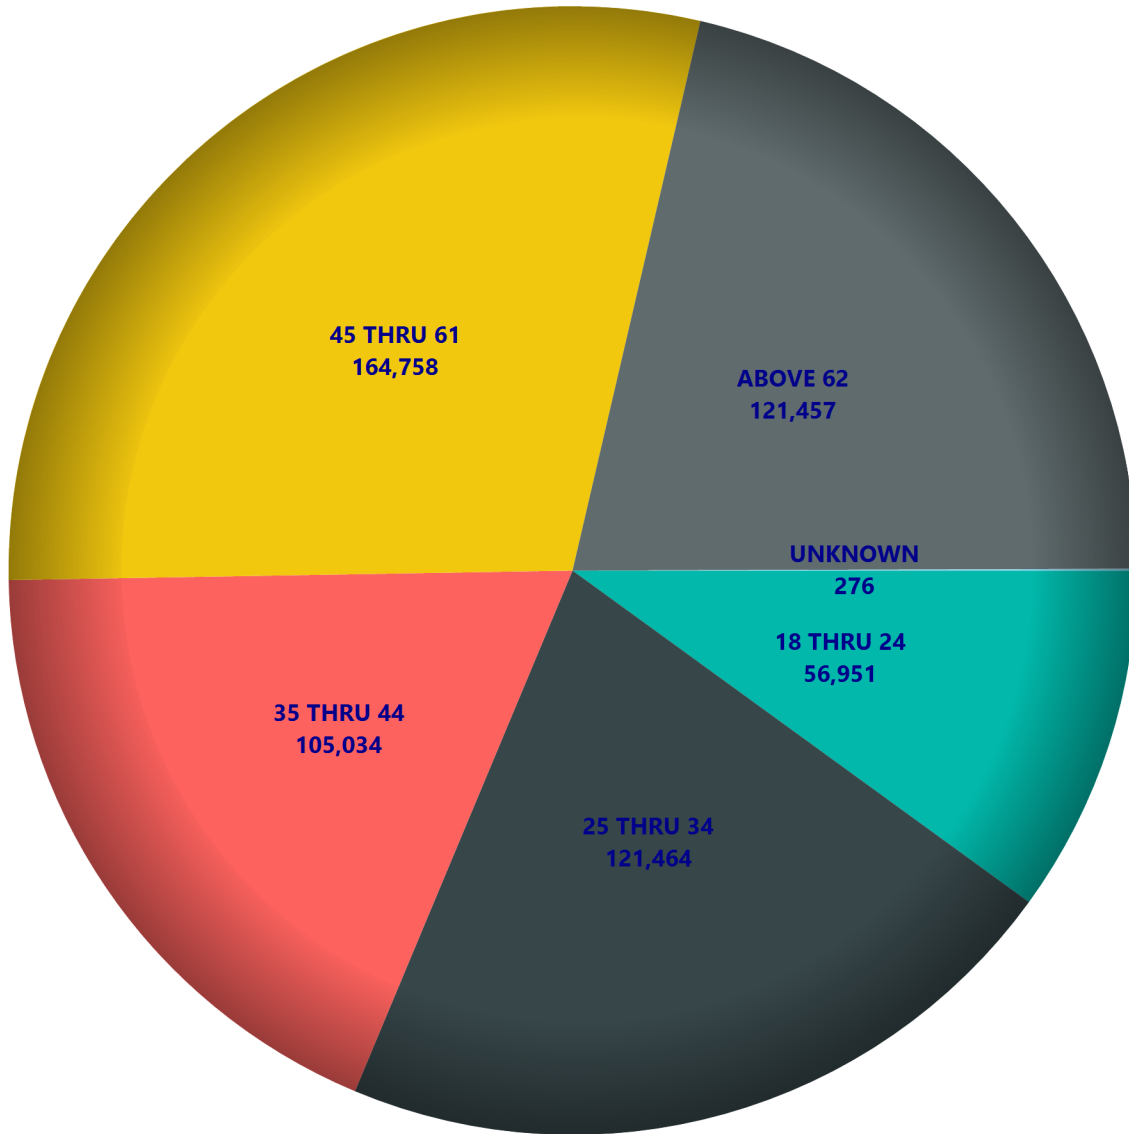

Alaska Voter Registration By Age

As of 10/3/2018 9:01:11 AM

POLITICAL GROUPS								
V	T	G	O	W	E	C	P	H
5	3	21	1	1	8	13	3	
4	1	17	2	3	2	8		
5	2	29		2	2	16		
30	4	108	2	6	5	34	4	
271	15	371	8	23	9	132	11	5
259	11	401	8	14	4	78	8	
207	3	286	1	5	5	72	10	
106	2	138		1	3	40	4	
32	1	59		1		15	2	
46	2	72		5		10	1	
120	2	141	3	2	2	24		
45		29				3		
		6						
1130	46	1678	25	63	40	445	43	5

Voters By Age Group