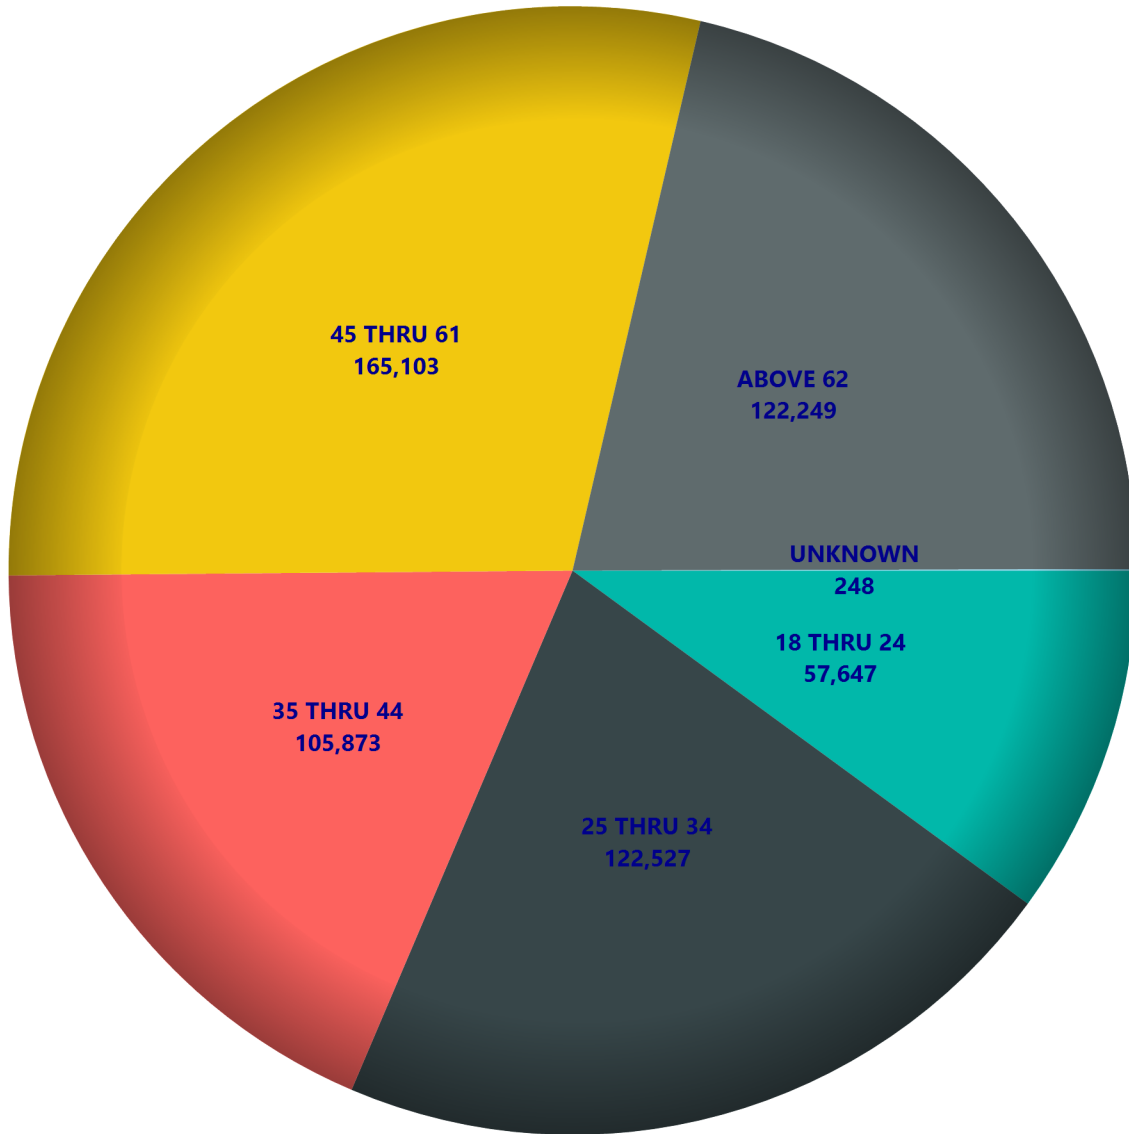

Political Groups:

- C - ALASKA CONSTITUTION PARTY
- E - MODERATE PARTY OF ALASKA
- G - GREEN PARTY OF ALASKA
- O - PROGRESSIVE PARTY OF ALASKA
- P - PATRIOTS PARTY OF ALASKA
- T - TWELVE VISIONS PARTY OF ALASKA
- V - VETERANS PARTY OF ALASKA
- W - UCES' CLOWNS PARTY

Other:

- N - NONPARTISAN
- U - UNDECLARED
- H - OWL PARTY

Political Parties are those parties that have gained recognized political party status under Alaska Statutes 15.60.010(25) or by court order.

Political Groups are those groups that have applied for party status but have not met the qualifications to be a recognized political party under Alaska Statutes 15.60.010(24).

AGEGROUP	OTHER				RECOGNIZED POLITICAL PARTIES				OTHER	
	TOTAL	M	F	U	L	D	A	R	U	N
18 THRU 19	10957	5505	5360	92	88	873	248	1243	7624	825
20	8271	4138	4102	31	94	797	208	1191	5299	642
21	8789	4451	4314	24	113	831	262	1260	5458	813
22 THRU 24	29630	14975	14341	314	489	3240	982	4942	16673	3114
25 THRU 34	122527	61720	60058	749	2542	14784	3602	24141	61629	14977
35 THRU 44	105873	54561	50990	322	1818	13065	3144	25307	47401	14353
45 THRU 54	92509	47726	44569	214	985	11351	2946	27427	36571	12636
55 THRU 59	52217	26893	25219	105	440	7015	1625	15876	18826	8139
60 THRU 61	20377	10329	10000	48	145	2989	697	5885	6972	3581
62 THRU 64	28910	14706	14157	47	237	4620	854	8106	9418	5535
65 THRU 74	64211	33635	30469	107	369	10887	1737	17511	19136	14282
ABOVE 75	29128	14055	15032	41	109	5024	777	9584	7346	6208
UNKNOWN	248	130	90	28	11	15	9	31	154	23
Total	573647	292824	278701	2122	7440	75491	17091	142504	242507	85128

Voters By Age Group

Voters By Party