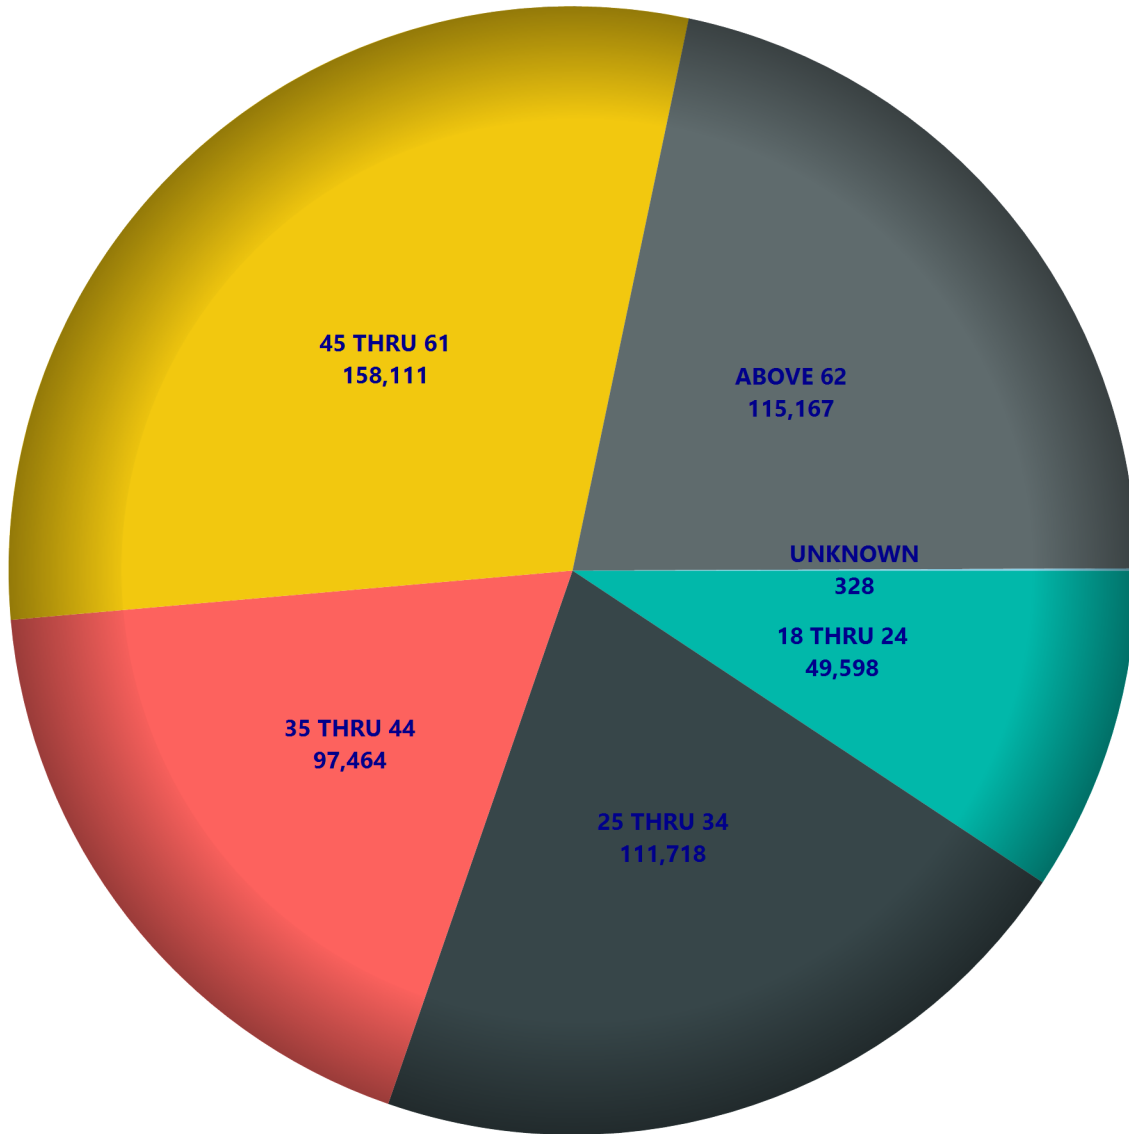

Political Groups:

- C - ALASKA CONSTITUTION PARTY
- E - MODERATE PARTY OF ALASKA
- G - GREEN PARTY OF ALASKA
- O - PROGRESSIVE PARTY OF ALASKA
- P - PATRIOT'S PARTY OF ALASKA
- T - TWELVE VISIONS PARTY OF ALASKA
- V - VETERANS PARTY OF ALASKA
- W - UCES' CLOWNS PARTY

Other:

- N - NONPARTISAN
- U - UNDECLARED
- H - OWL PARTY

Political Parties are those parties that have gained recognized political party status under Alaska Statutes 15.60.010(25) or by court order.

Political Groups are those groups that have applied for party status but have not met the qualifications to be a recognized political party under Alaska Statutes 15.60.010(24).

AGEGROUP	OTHER				RECOGNIZED POLITICAL PARTIES				OTHER		POLITICAL GROUPS							
	TOTAL	M	F	U	D	A	L	R	N	U	V	T	G	O	W	E	C	P
18 THRU 19	8106	4033	3933	140	831	211	99	1186	723	5007	5	2	18	1	4	3	13	3
20	6889	3420	3412	57	785	233	89	1130	682	3931	3	1	26		2		7	
21	7806	3932	3752	122	846	265	140	1305	902	4296	5	3	32		1	1	10	
22 THRU 24	26797	13375	12919	503	3226	991	486	5091	3115	13711	28	3	99	2	3	1	39	2
25 THRU 34	111718	55776	54803	1139	14525	3500	2527	23857	14666	51837	258	16	366	5	22	8	119	12
35 THRU 44	97464	49729	47250	485	12734	3123	1725	24645	13883	40588	261	7	393	7	13	1	76	8
45 THRU 54	88443	45271	42809	363	11458	3003	958	27381	12661	32393	204	3	293		1	3	76	9
55 THRU 59	50057	25540	24349	168	7110	1673	459	15469	8273	16783	105	2	143			1	34	5
60 THRU 61	19611	9889	9648	74	3063	650	164	5729	3691	6207	32	1	56				17	1
62 THRU 64	27557	14092	13389	76	4651	869	228	7857	5464	8337	52	3	79		2	1	12	2
65 THRU 74	60632	31618	28864	150	10773	1671	367	16798	13959	16766	125	1	142	2	2	1	24	1
ABOVE 75	26978	13047	13875	56	4863	798	102	8968	5935	6238	44		26				4	
UNKNOWN	328	168	138	22	34	13	14	43	45	174			5					
Total	532386	269890	259141	3355	74899	17000	7358	139459	83999	206268	1122	42	1678	17	50	20	431	43

Voters By Age Group

Voters By Party