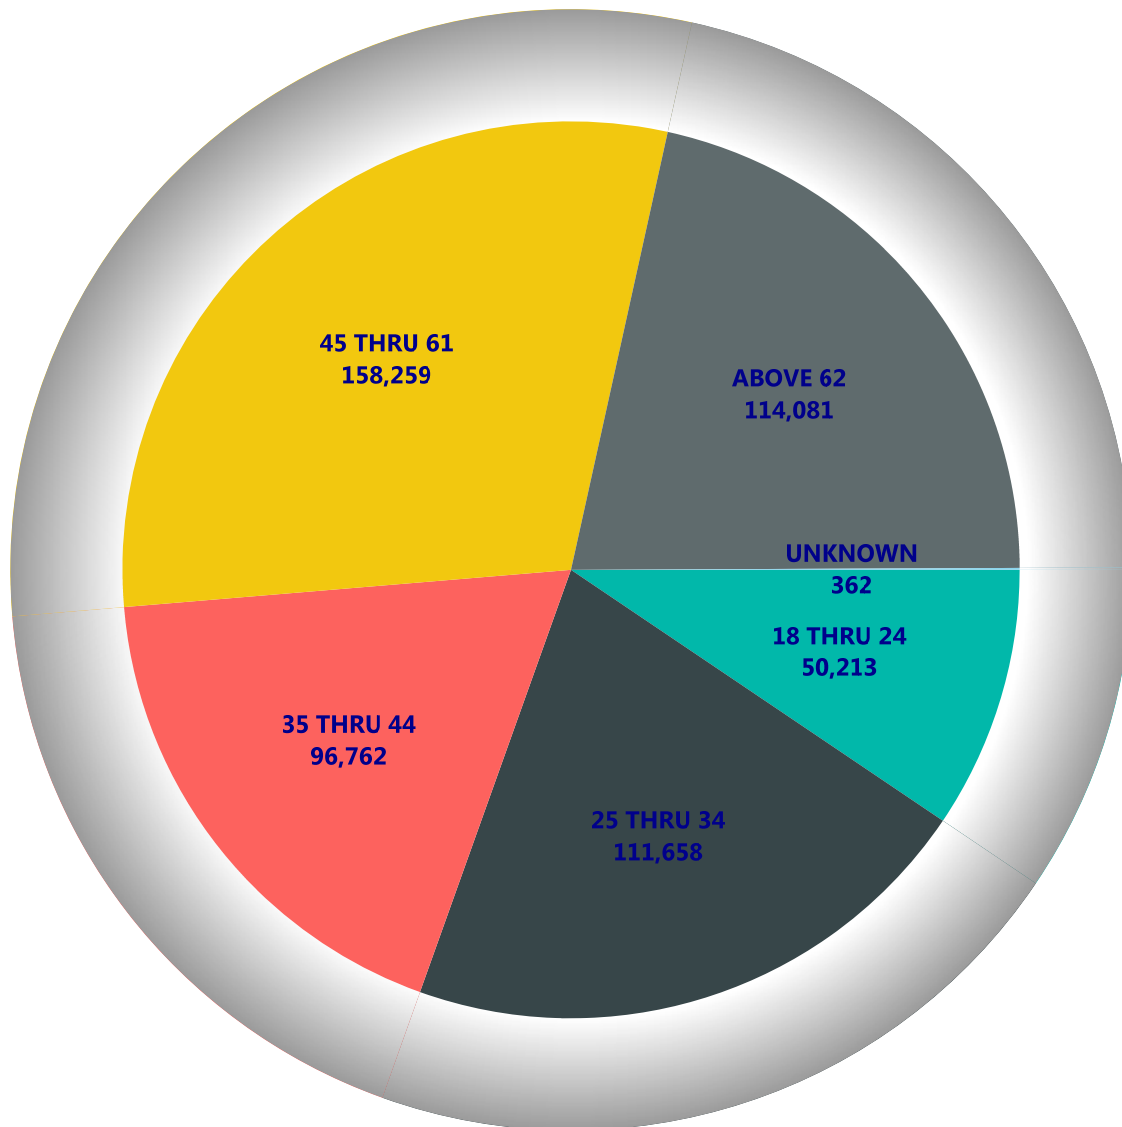

### Political Parties:

- A - ALASKAN INDEPENDENCE PARTY
- D - ALASKA DEMOCRATIC PARTY
- L - ALASKA LIBERTARIAN PARTY
- R - ALASKA REPUBLICAN PARTY

### Other:

- N - NONPARTISAN
- U - UNDECLARED

**Political Parties** are those parties that have gained recognized political party status under Alaska Statutes 15.60.010(25) or by court order.

**Political Groups** are those groups that have applied for party status but have not met the qualifications to be a recognized political party under Alaska Statutes 15.60.010(24).

AGEGROUP	OTHER				RECOGNIZED POLITICAL PARTIES				OTHER		POLITICAL GROUPS							
	TOTAL	M	F	U	A	L	D	R	U	N	G	E	C	W	P	V	T	O
18 THRU 19	8494	4236	4127	131	241	96	873	1254	5233	755	15	1	11	4	2	5	2	2
20	6911	3470	3388	53	228	88	762	1136	3987	664	33		7	3		2	1	
21	7916	3980	3775	161	254	149	860	1358	4288	950	34		12			7	3	1
22 THRU 24	26892	13370	13026	496	996	488	3246	5114	13765	3112	98	1	37	3		29	3	
25 THRU 34	111658	55832	54694	1132	3501	2530	14540	23985	51694	14612	364	6	123	23	13	244	16	7
35 THRU 44	96762	49356	46924	482	3100	1721	12643	24524	40234	13776	402	1	70	13	6	260	7	5
45 THRU 54	88707	45398	42944	365	2991	957	11496	27519	32521	12638	292	2	75	1	9	203	3	
55 THRU 59	50007	25536	24304	167	1668	470	7149	15408	16687	8334	145		36		4	104	2	
60 THRU 61	19545	9815	9656	74	641	161	3072	5673	6188	3699	63		11		1	35	1	
62 THRU 64	27380	14020	13278	82	859	222	4654	7791	8248	5458	77	1	13	1	2	52	2	
65 THRU 74	60024	31355	28528	141	1654	364	10686	16633	16554	13841	140	1	24	2	1	122	1	1
ABOVE 75	26677	12856	13765	56	785	102	4827	8870	6162	5859	25		3			44		
UNKNOWN	362	182	146	34	13	15	25	46	218	40	5							
<b>Total</b>	<b>531335</b>	<b>269406</b>	<b>258555</b>	<b>3374</b>	<b>16931</b>	<b>7363</b>	<b>74833</b>	<b>139311</b>	<b>205779</b>	<b>83738</b>	<b>1693</b>	<b>13</b>	<b>422</b>	<b>50</b>	<b>38</b>	<b>1107</b>	<b>41</b>	<b>16</b>

Voters By Age Group

Voters By Party