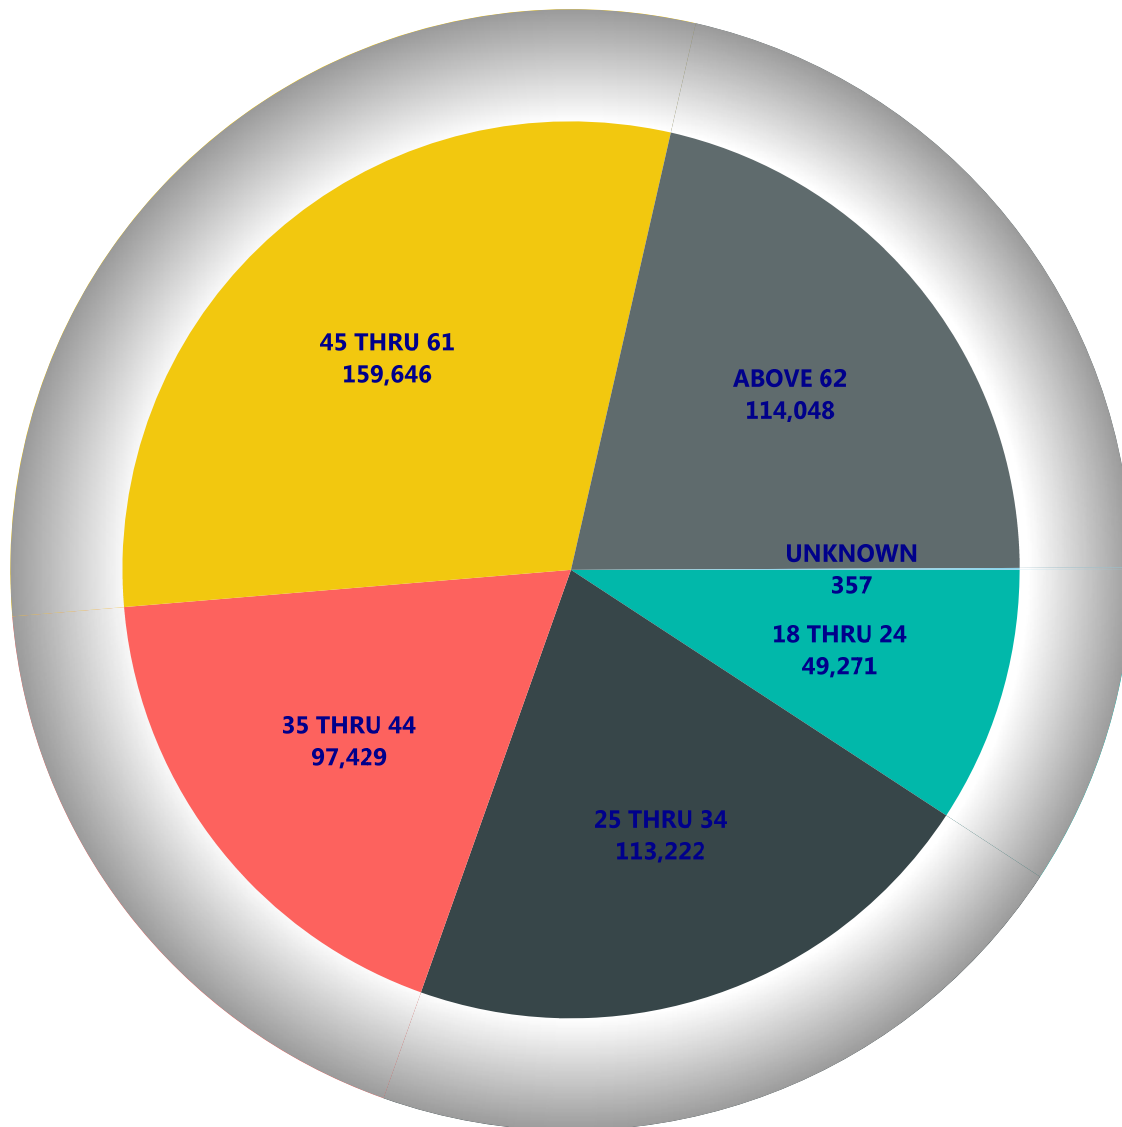

Political Groups:

- C - ALASKA CONSTITUTION PARTY
- E - MODERATE PARTY OF ALASKA
- G - GREEN PARTY OF ALASKA
- O - PROGRESSIVE PARTY OF ALASKA
- P - PATRIOT'S PARTY OF ALASKA
- T - TWELVE VISIONS PARTY OF ALASKA
- V - VETERANS PARTY OF ALASKA
- W - UCES' CLOWNS PARTY

Other:

- N - NONPARTISAN
- U - UNDECLARED

Political Parties are those parties that have gained recognized political party status under Alaska Statutes 15.60.010(25) or by court order.

Political Groups are those groups that have applied for party status but have not met the qualifications to be a recognized political party under Alaska Statutes 15.60.010(24).

AGEGROUP	OTHER				RECOGNIZED POLITICAL PARTIES				OTHER		POLITICAL GROUPS							
	TOTAL	M	F	U	A	L	R	D	U	N	G	P	V	W	C	O	E	T
18 THRU 19	8115	4047	3979	89	247	102	1324	891	4741	770	14	2	5	2	12	2	1	2
20	6570	3296	3218	56	230	99	1139	754	3629	671	32		2	3	9			2
21	7712	3843	3681	188	244	151	1387	883	4051	942	37		7		8	1		1
22 THRU 24	26874	13362	13021	491	1025	509	5252	3299	13421	3202	94		29	2	37		1	3
25 THRU 34	113222	56494	55556	1172	3547	2642	24763	14967	51416	15063	374	12	268	21	121	7	5	16
35 THRU 44	97429	49605	47323	501	3151	1741	24965	12917	39845	14038	414	7	258	12	71	3	1	6
45 THRU 54	89626	45888	43351	387	3024	982	28074	11825	32226	12901	299	9	207	1	74		2	2
55 THRU 59	50346	25626	24544	176	1685	483	15575	7280	16575	8453	144	2	111		36			2
60 THRU 61	19674	9883	9714	77	661	159	5728	3165	6098	3751	64	1	36		10			1
62 THRU 64	27531	14087	13362	82	867	226	7760	4748	8221	5556	87	2	51	1	10			2
65 THRU 74	60024	31405	28472	147	1643	372	16710	10741	16379	13883	140	1	128	2	22	1	1	1
ABOVE 75	26493	12760	13676	57	780	105	8820	4831	6043	5845	24		43		2			
UNKNOWN	357	179	144	34	13	15	50	29	206	39	5							
Total	533973	270475	260041	3457	17117	7586	141547	76330	202851	85114	1728	36	1145	44	412	14	11	38

Voters By Age Group

Voters By Party