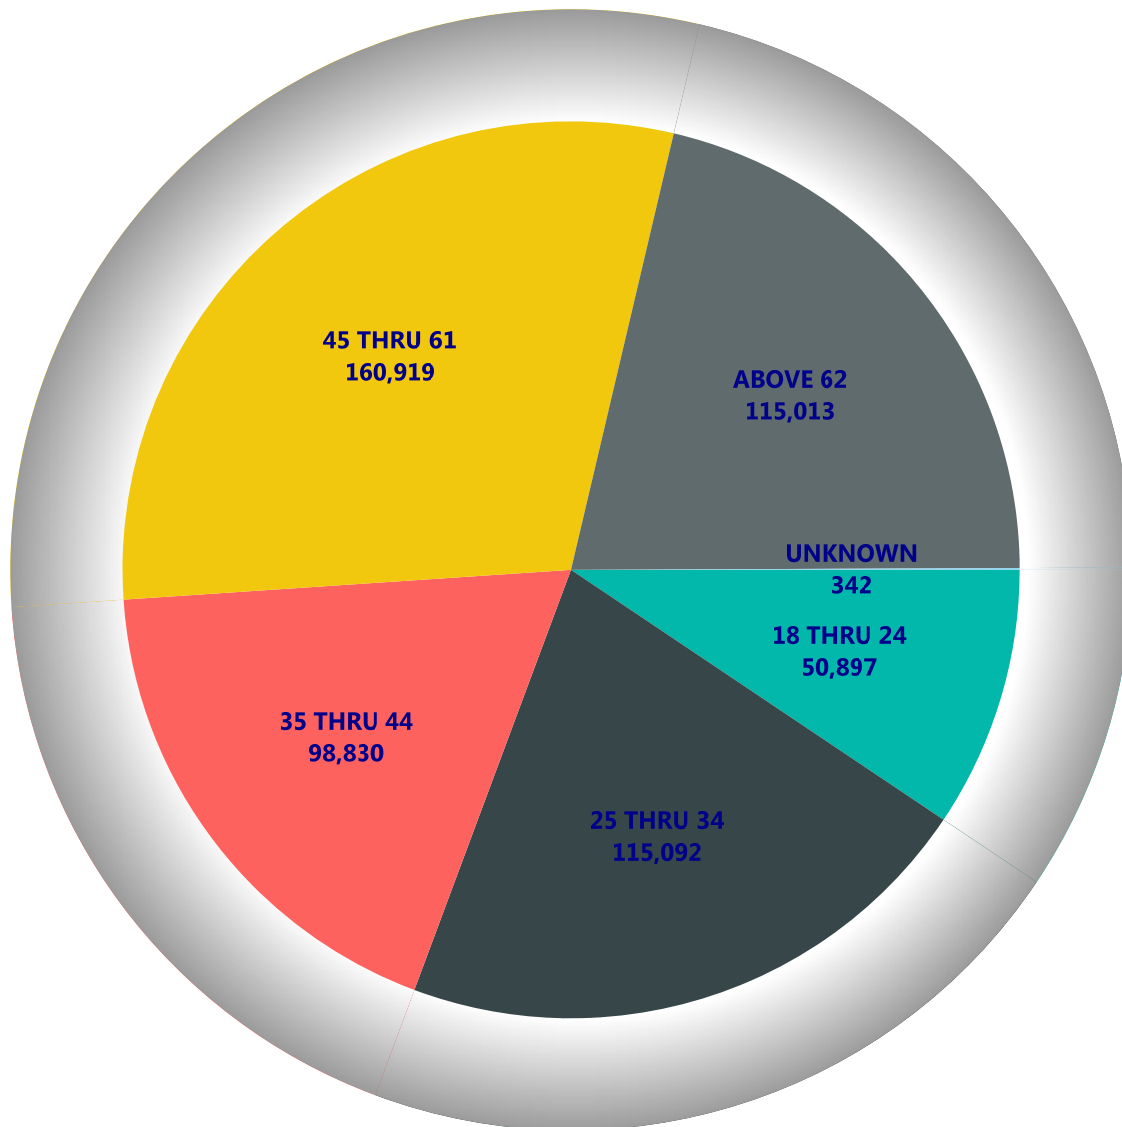

Political Groups:

- C - ALASKA CONSTITUTION PARTY
- E - MODERATE PARTY OF ALASKA
- G - GREEN PARTY OF ALASKA
- O - PROGRESSIVE PARTY OF ALASKA
- P - PATRIOT'S PARTY OF ALASKA
- T - TWELVE VISIONS PARTY OF ALASKA
- V - VETERANS PARTY OF ALASKA
- W - UCES' CLOWNS PARTY

Other:

- N - NONPARTISAN
- U - UNDECLARED

Political Parties are those parties that have gained recognized political party status under Alaska Statutes 15.60.010(25) or by court order.

Political Groups are those groups that have applied for party status but have not met the qualifications to be a recognized political party under Alaska Statutes 15.60.010(24).

AGEGROUP	OTHER				RECOGNIZED POLITICAL PARTIES				OTHER		POLITICAL GROUPS							
	TOTAL	M	F	U	L	R	D	A	U	N	T	C	W	O	V	G	P	E
18 THRU 19	8600	4313	4186	101	98	1293	862	250	5296	761	2	11	3	2	5	14	2	1
20	6956	3511	3388	57	95	1124	764	226	4022	678	1	9	3		2	32		
21	7956	3991	3798	167	149	1374	864	252	4325	937	3	9		1	7	35		
22 THRU 24	27385	13645	13243	497	500	5226	3309	1014	13981	3185	3	37	2		29	98		1
25 THRU 34	115092	57632	56291	1169	2639	24775	14992	3571	53192	15096	16	124	23	6	260	379	13	6
35 THRU 44	98830	50435	47894	501	1775	25057	12958	3185	40971	14096	7	71	13	5	269	416	6	1
45 THRU 54	90373	46334	43657	382	977	28061	11781	3044	33023	12890	3	75	1		207	299	10	2
55 THRU 59	50698	25875	24654	169	480	15577	7253	1700	16949	8442	2	37			108	148	2	
60 THRU 61	19848	9964	9804	80	162	5747	3155	659	6257	3754	1	10			38	64	1	
62 THRU 64	27680	14205	13395	80	227	7807	4755	870	8338	5533	2	13	1		48	83	2	1
65 THRU 74	60522	31640	28733	149	372	16766	10786	1670	16681	13952	1	24	2	1	124	141	1	1
ABOVE 75	26811	12916	13838	57	107	8897	4871	788	6215	5863		2			43	25		
UNKNOWN	342	178	134	30	14	50	31	15	190	37					5			
Total	541093	274639	263015	3439	7595	141754	76381	17244	209440	85224	41	422	48	15	1140	1739	37	13

Voters By Age Group

Voters By Party