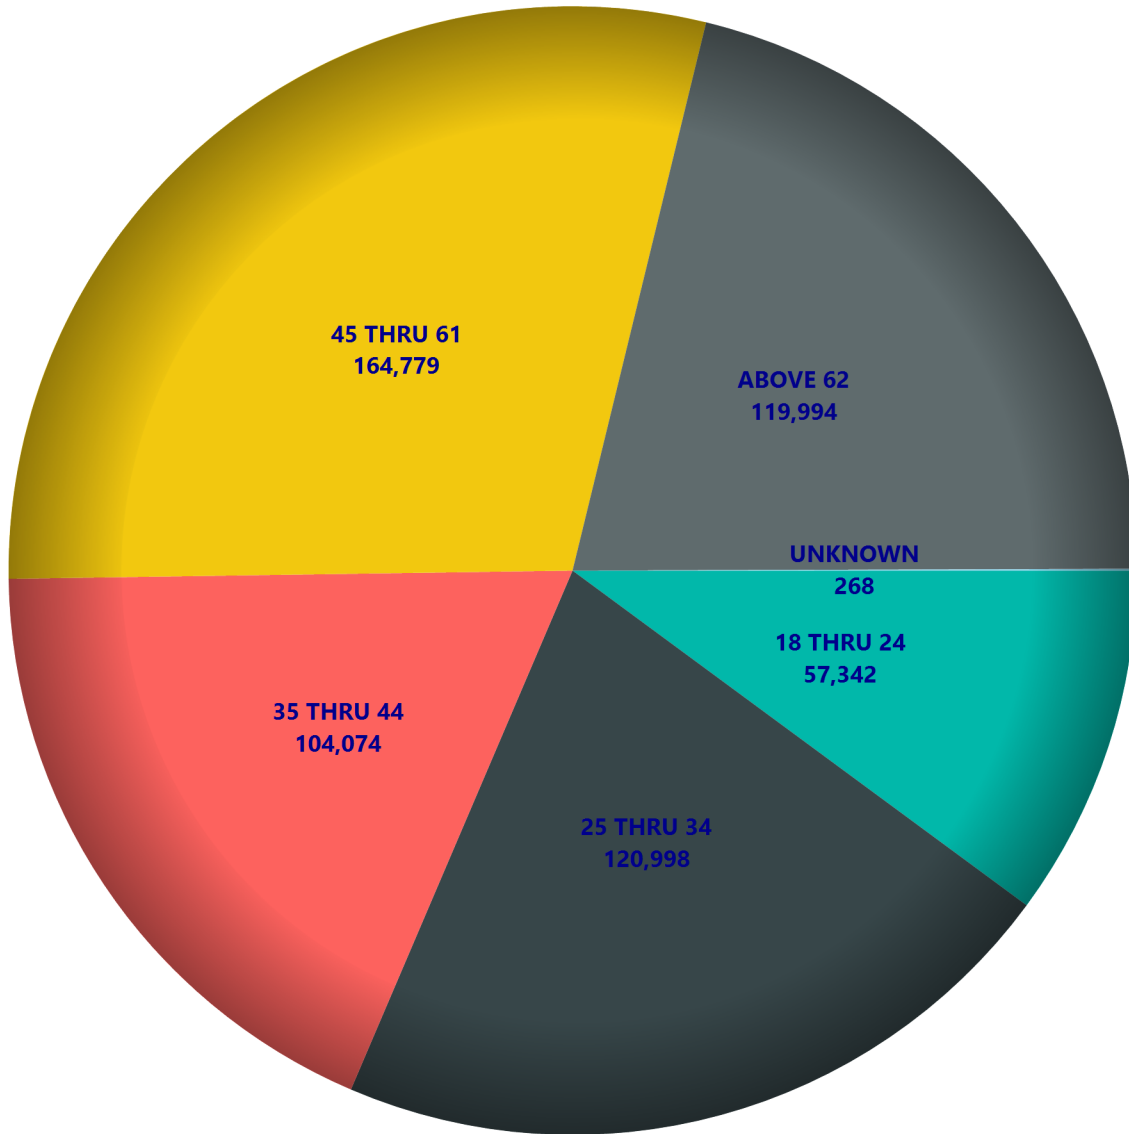

### Political Parties:

- A - ALASKAN INDEPENDENCE PARTY
- D - ALASKA DEMOCRATIC PARTY
- L - ALASKA LIBERTARIAN PARTY
- R - ALASKA REPUBLICAN PARTY

**Political Groups** are those groups that have applied for party status but have not met the qualifications to be a recognized political party under Alaska Statutes 15.60.010(24).

AGEGROUP	OTHER				RECOGNIZED POLITICAL PARTIES				OTHER	
	TOTAL	M	F	U	A	D	R	L	N	U
18 THRU 19	10946	5521	5340	85	218	778	1091	92	776	7934
20	8114	4037	4047	30	213	798	1135	87	641	5205
21	8792	4440	4310	42	253	823	1289	125	841	5410
22 THRU 24	29490	14877	14287	326	1009	3211	5014	499	3117	16453
25 THRU 34	120998	61017	59258	723	3586	14591	23894	2576	14846	60668
35 THRU 44	104074	53600	50160	314	3190	12894	24910	1797	14104	46402
45 THRU 54	92414	47678	44526	210	3022	11371	27292	988	12672	36460
55 THRU 59	52029	26763	25166	100	1708	7073	15545	446	8205	18755
60 THRU 61	20336	10319	9963	54	673	3039	5799	158	3606	6955
62 THRU 64	28535	14555	13941	39	866	4620	7897	235	5497	9274
65 THRU 74	63050	33068	29877	105	1738	10793	16963	374	14081	18796
ABOVE 75	28409	13686	14682	41	813	4941	9198	109	6070	7196
UNKNOWN	268	133	120	15	10	35	42	11	28	137
<b>Total</b>	567455	289694	275677	2084	17299	74967	140069	7497	84484	239645

# Alaska Voter Registration By Age

As of 8/3/2018 10:17:38 AM

POLITICAL GROUPS								
G	V	P	T	W	O	E	C	H
20	5	3	3	3		8	15	
18	3		1	2	2	1	8	
28	7		2	2		1	11	
108	28	2	4	6	2	3	34	
375	266	12	14	24	10	8	125	3
397	257	10	11	15	7	2	78	
293	218	11	4	2		4	77	
141	107	5	2			3	39	
55	33	1	1	1			15	
78	47	1	3	5			12	
145	126	1	2	2	2	2	25	
29	49						4	
5								
1692	1146	46	47	62	23	32	443	3

Voters By Age Group

Voters By Party