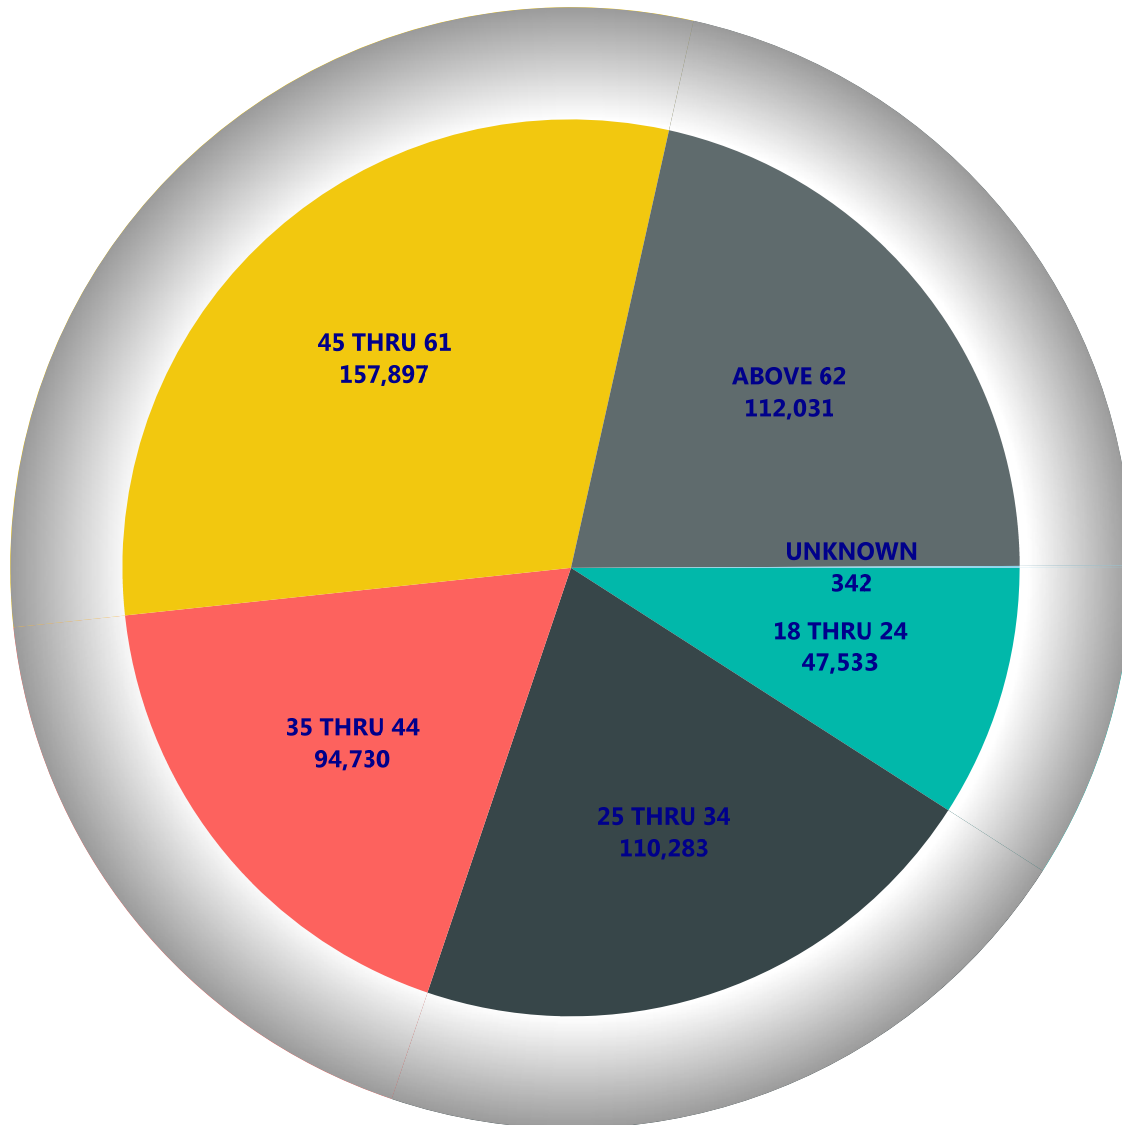

Political Groups:

- C - ALASKA CONSTITUTION PARTY
- E - AMERICAN DELTA PARTY OF ALASKA
- G - GREEN PARTY OF ALASKA
- O - PROGRESSIVE PARTY OF ALASKA
- P - PATRIOT'S PARTY OF ALASKA
- T - TWELVE VISIONS PARTY OF ALASKA
- V - VETERANS PARTY OF ALASKA
- W - UCES' CLOWNS PARTY

Other:

- N - NONPARTISAN
- U - UNDECLARED

Political Parties are those parties that have gained recognized political party status under Alaska Statutes 15.60.010(25) or by court order.

Political Groups are those groups that have applied for party status but have not met the qualifications to be a recognized political party under Alaska Statutes 15.60.010(24).

AGEGROUP	OTHER				RECOGNIZED POLITICAL PARTIES				OTHER		POLITICAL GROUPS							
	TOTAL	M	F	U	D	A	L	R	N	U	V	T	G	O	C	E	W	P
18 THRU 19	7800	3846	3882	72	998	259	117	1490	828	4065	6	3	18	2	10		2	2
20	6158	3062	3027	69	757	238	112	1149	702	3154	3	1	30		10		2	
21	7574	3753	3592	229	887	278	154	1438	975	3797	6	1	30	1	7			
22 THRU 24	26001	12852	12650	499	3340	1029	505	5293	3217	12450	30	4	91	2	38	1	1	
25 THRU 34	110283	54749	54362	1172	14915	3507	2652	24843	14952	48589	267	15	385	6	120	4	17	11
35 THRU 44	94730	48180	46040	510	12838	3158	1702	24867	13797	37612	253	6	404	2	73	1	10	7
45 THRU 54	88619	45220	43002	397	11850	3003	978	28230	12931	31043	205	2	298		70	2	1	6
55 THRU 59	49860	25292	24380	188	7418	1713	464	15544	8570	15848	113	2	149		37			2
60 THRU 61	19418	9741	9605	72	3143	659	172	5765	3738	5838	32	1	60		10			
62 THRU 64	27178	13964	13134	80	4750	848	222	7644	5609	7950	55	2	84		11		1	2
65 THRU 74	58774	30786	27841	147	10595	1597	369	16572	13673	15688	122	1	135	1	18	1	2	
ABOVE 75	26079	12562	13460	57	4823	786	96	8756	5762	5786	42		26		2			
UNKNOWN	342	178	136	28	30	12	16	49	45	184		1	5					
Total	522816	264185	255111	3520	76344	17087	7559	141640	84799	192004	1134	39	1715	14	406	9	36	30

Voters By Age Group

Voters By Party