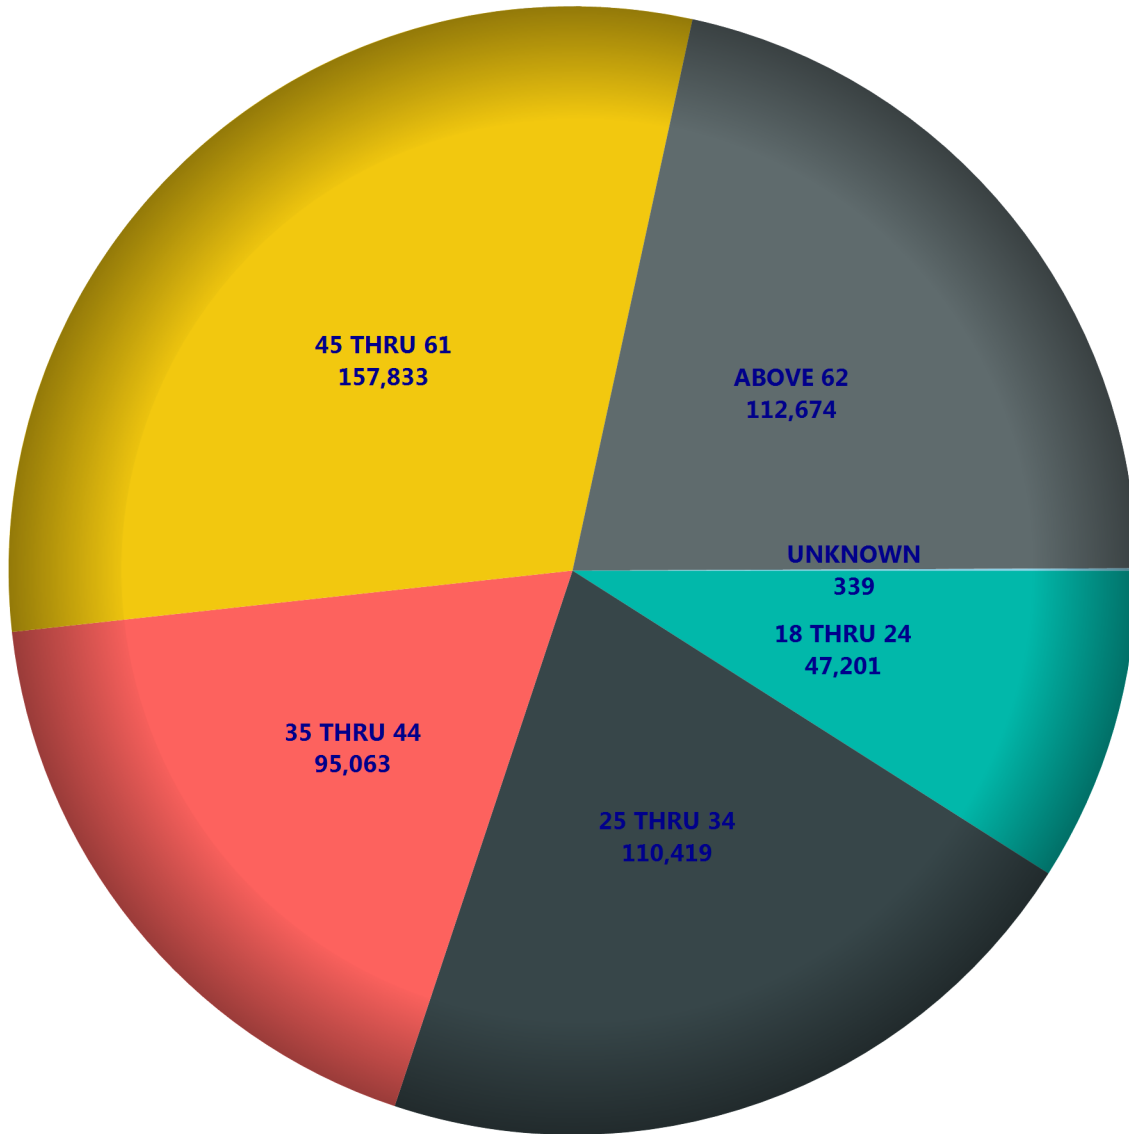

Political Groups:

- C - ALASKA CONSTITUTION PARTY
- E - AMERICAN DELTA PARTY OF ALASKA
- G - GREEN PARTY OF ALASKA
- O - PROGRESSIVE PARTY OF ALASKA
- P - PATRIOT'S PARTY OF ALASKA
- T - TWELVE VISIONS PARTY OF ALASKA
- V - VETERANS PARTY OF ALASKA
- W - UCES' CLOWNS PARTY

Other:

- N - NONPARTISAN
- U - UNDECLARED

Political Parties are those parties that have gained recognized political party status under Alaska Statutes 15.60.010(25) or by court order.

Political Groups are those groups that have applied for party status but have not met the qualifications to be a recognized political party under Alaska Statutes 15.60.010(24).

AGEGROUP	OTHER				RECOGNIZED POLITICAL PARTIES				OTHER		POLITICAL GROUPS							
	TOTAL	M	F	U	L	A	D	R	N	U	C	G	E	O	V	P	T	W
18 THRU 19	7588	3738	3775	75	120	255	964	1446	802	3955	11	20		2	6	2	4	1
20	6101	3025	3019	57	106	236	768	1123	703	3121	9	28			3		1	3
21	7554	3745	3584	225	147	266	872	1435	969	3819	6	32		1	6		1	
22 THRU 24	25958	12802	12656	500	512	1028	3339	5278	3211	12426	37	92	1	2	27		3	2
25 THRU 34	110419	54843	54402	1174	2640	3519	14941	24808	15003	48682	122	380	4	5	269	11	16	19
35 THRU 44	95063	48316	46236	511	1710	3155	12849	24885	13873	37824	73	414	1	2	253	7	6	11
45 THRU 54	88553	45180	42979	394	974	3018	11855	28169	12921	31031	72	295	2		206	7	2	1
55 THRU 59	49794	25268	24342	184	472	1695	7361	15561	8549	15851	38	150			113	2	2	
60 THRU 61	19486	9784	9628	74	172	665	3158	5759	3746	5883	9	60			33		1	
62 THRU 64	27246	13967	13196	83	223	852	4745	7705	5591	7975	11	85			54	2	2	1
65 THRU 74	59191	31034	28011	146	371	1610	10663	16654	13797	15806	21	138	1	1	126		1	2
ABOVE 75	26237	12641	13537	59	99	781	4841	8807	5794	5845	2	26			42			
UNKNOWN	339	181	132	26	15	13	30	47	47	181	1	5						
Total	523529	264524	255497	3508	7561	17093	76386	141677	85006	192399	412	1725	9	13	1138	31	39	40

Voters By Age Group

As of 11/3/2017 9:53:18 AM

Voters By Party