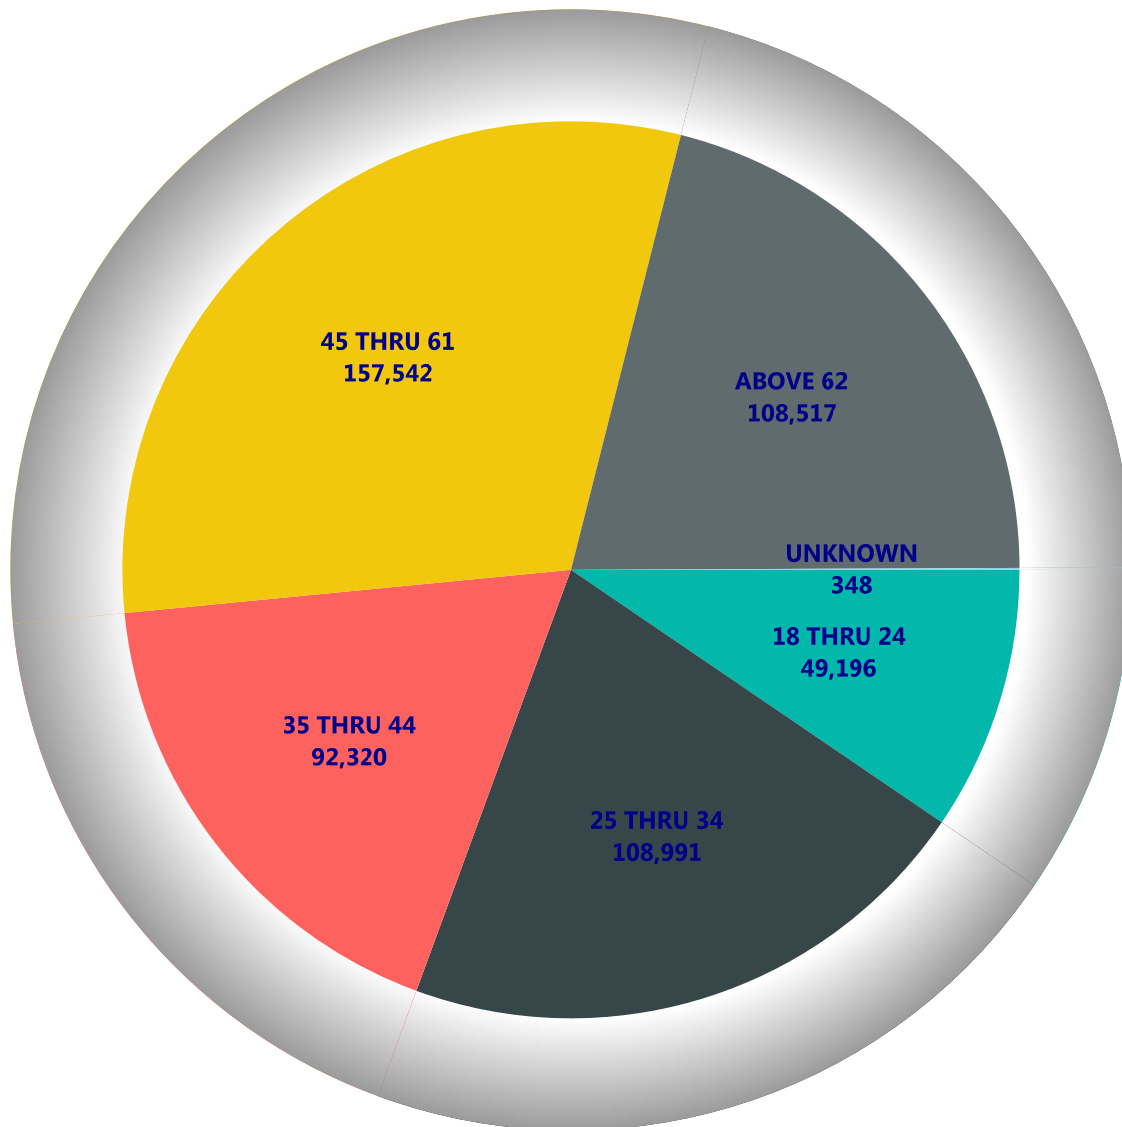

Political Groups:

- C - ALASKA CONSTITUTION PARTY
- E - AMERICAN DELTA PARTY OF ALASKA
- G - GREEN PARTY OF ALASKA
- O - PROGRESSIVE PARTY OF ALASKA
- P - PATRIOT'S PARTY OF ALASKA
- T - TWELVE VISIONS PARTY OF ALASKA
- V - VETERANS PARTY OF ALASKA
- W - UCES' CLOWNS PARTY

Other:

- N - NONPARTISAN
- U - UNDECLARED

Political Parties are those parties that have gained recognized political party status under Alaska Statutes 15.60.010(25) or by court order.

Political Groups are those groups that have applied for party status but have not met the qualifications to be a recognized political party under Alaska Statutes 15.60.010(24).

AGEGROUP	OTHER				RECOGNIZED POLITICAL PARTIES				OTHER		POLITICAL GROUPS							
	TOTAL	M	F	U	D	A	L	R	N	U	V	T	G	O	C	E	W	P
18 THRU 19	8750	4263	4393	94	1155	326	136	1699	934	4451	6	2	30	1	7		3	
20	6515	3197	3175	143	791	233	123	1224	789	3312	5	2	25		10		1	
21	7702	3812	3661	229	927	294	133	1468	971	3863	3	1	31	1	9		1	
22 THRU 24	26229	12921	12839	469	3388	1044	528	5450	3305	12370	30	3	79	1	31			
25 THRU 34	108991	54230	53612	1149	14876	3402	2559	24778	14931	47650	260	10	383	3	116	2	18	3
35 THRU 44	92320	46976	44862	482	12591	3081	1597	24432	13467	36438	240	5	392	1	63	1	6	6
45 THRU 54	88814	45315	43109	390	11954	2948	971	28424	13099	30844	202	1	298		68	1	2	2
55 THRU 59	49575	25096	24285	194	7512	1661	440	15386	8631	15653	111	2	141		36			2
60 THRU 61	19153	9602	9496	55	3175	620	173	5695	3756	5631	36		58		8			1
62 THRU 64	26836	13844	12906	86	4725	826	215	7401	5681	7829	56	2	90		10		1	
65 THRU 74	56653	29702	26809	142	10254	1490	338	16133	13220	14958	113		125	1	17	1	3	
ABOVE 75	25028	12024	12947	57	4697	749	94	8429	5543	5453	39		22		2			
UNKNOWN	348	186	134	28	31	12	15	50	44	191			5					
Total	516914	261168	252228	3518	76076	16686	7322	140569	84371	188643	1101	28	1679	8	377	5	35	14

Voters By Age Group

Voters By Party