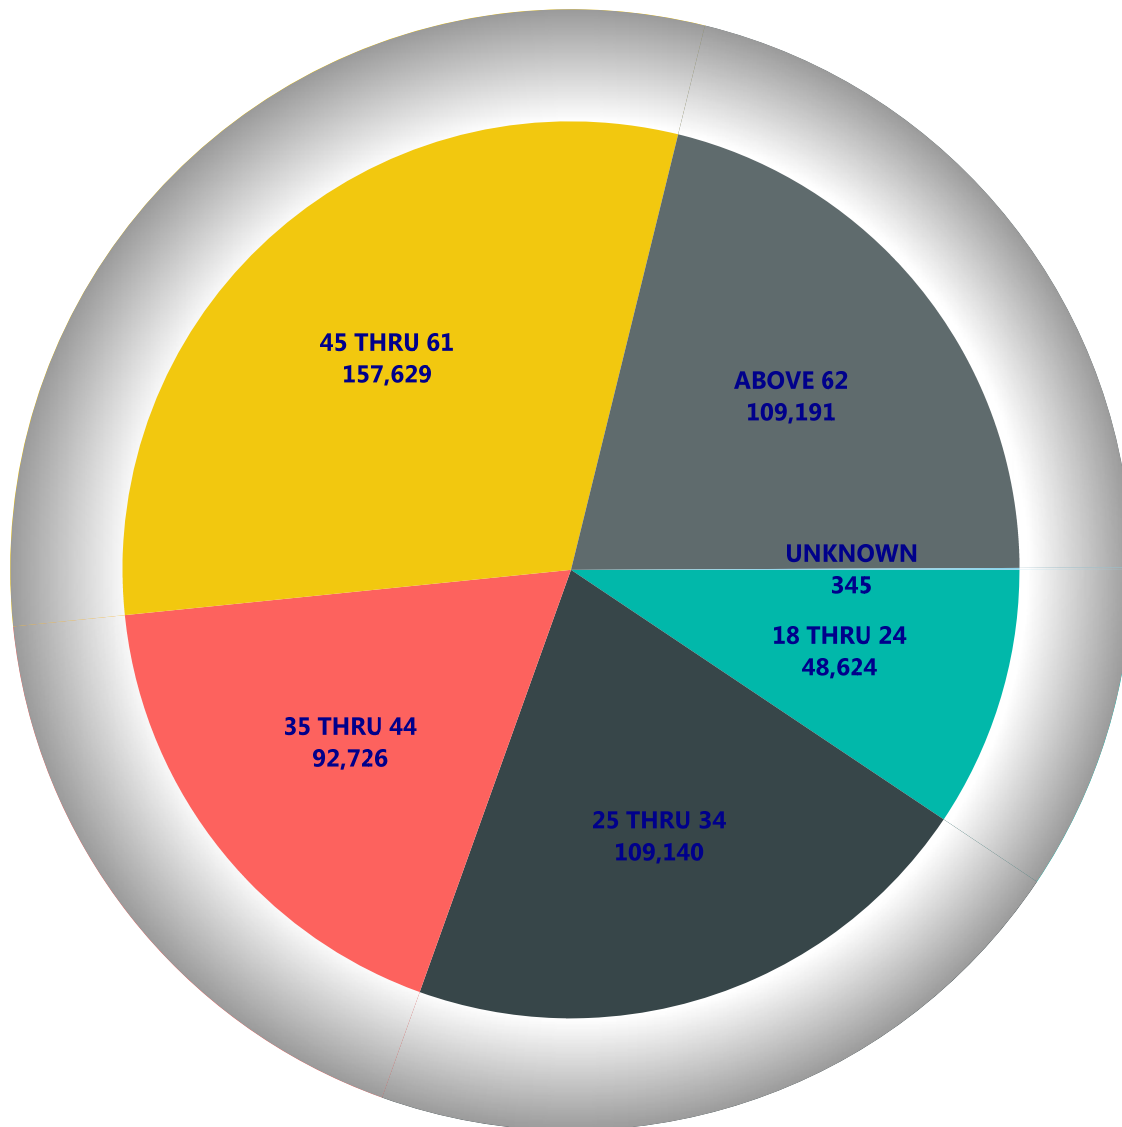

Political Groups:

- C - ALASKA CONSTITUTION PARTY
- E - AMERICAN DELTA PARTY OF ALASKA
- G - GREEN PARTY OF ALASKA
- O - PROGRESSIVE PARTY OF ALASKA
- P - PATRIOT'S PARTY OF ALASKA
- T - TWELVE VISIONS PARTY OF ALASKA
- V - VETERANS PARTY OF ALASKA
- W - UCES' CLOWNS PARTY

Other:

- N - NONPARTISAN
- U - UNDECLARED

Political Parties are those parties that have gained recognized political party status under Alaska Statutes 15.60.010(25) or by court order.

Political Groups are those groups that have applied for party status but have not met the qualifications to be a recognized political party under Alaska Statutes 15.60.010(24).

AGEGROUP	OTHER				RECOGNIZED POLITICAL PARTIES				OTHER		POLITICAL GROUPS							
	TOTAL	M	F	U	D	A	L	R	N	U	V	T	G	O	C	E	W	P
18 THRU 19	8427	4145	4195	87	1105	299	128	1650	894	4302	7	2	27	2	8		3	
20	6452	3154	3164	134	778	239	118	1211	770	3291	5	2	28		9		1	
21	7672	3786	3654	232	944	292	134	1443	976	3840	3	1	29	1	9			
22 THRU 24	26073	12866	12743	464	3357	1035	526	5424	3281	12303	28	3	80	1	33		1	1
25 THRU 34	109140	54322	53666	1152	14870	3422	2553	24762	14895	47842	259	11	380	4	116	2	19	5
35 THRU 44	92726	47180	45056	490	12640	3093	1610	24511	13536	36617	237	5	395	2	65	1	7	7
45 THRU 54	88757	45295	43073	389	11922	2953	968	28364	13053	30920	205	1	298		67	1	2	3
55 THRU 59	49674	25146	24334	194	7521	1680	443	15430	8611	15694	111	2	144		36			2
60 THRU 61	19198	9642	9499	57	3133	614	175	5718	3764	5685	37		60		11			1
62 THRU 64	26930	13860	12983	87	4769	829	215	7441	5683	7836	56	2	88		10		1	
65 THRU 74	57017	29910	26966	141	10318	1512	343	16217	13279	15088	112		127	1	17	1	2	
ABOVE 75	25244	12125	13062	57	4736	748	95	8485	5594	5521	40		23		2			
UNKNOWN	345	179	139	27	31	13	15	46	44	191			5					
Total	517655	261610	252534	3511	76124	16729	7323	140702	84380	189130	1100	29	1684	11	383	5	36	19

Voters By Age Group

Voters By Party